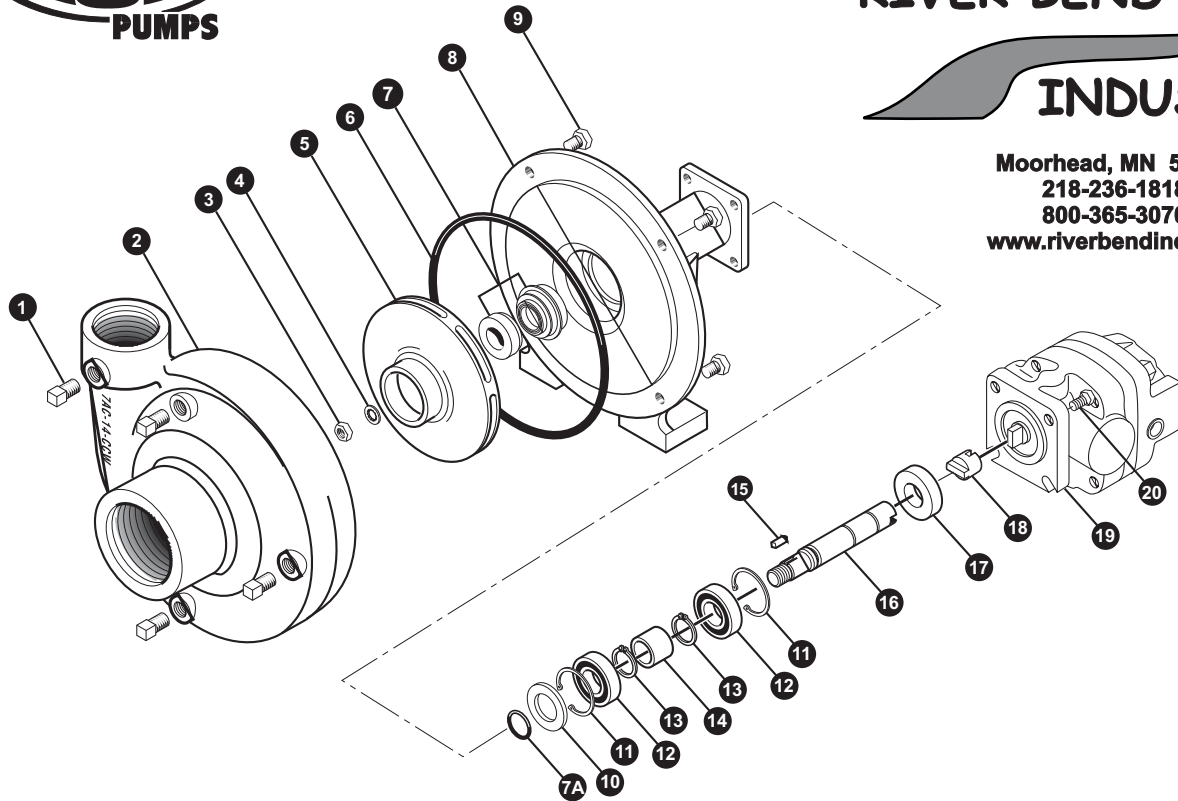

# FMC-200-HYD-304

Moorhead, MN 56560  
 218-236-1818  
 800-365-3070  
[www.riverbendind.com](http://www.riverbendind.com)

REF. #	PART NUMBER	EDP #	DESCRIPTION	REQ.
1	BAC-53	41110	Pipe plug	4
1	41120	41120	Pipe plug, stainless steel (optional)	4
2	7AC-14-CCW	41526	Volute, 2" x 1-1/2"	1
3	BAC-23-A	40391	Nut, 3/8" NF, cad plated	1
4	BAC-24-HYD-SS	40400	Washer, 3/8" star, stainless steel	1
5	BAC-26-200-CI	40433	Impeller, with extended keyway, cast iron (date code E-9 and up)(optional)	1
5	BAC-26-200-P	40434	Impeller, with extended keyway, thermoplastic (available Dec. '99)	1
5	BAC-26-HYD-200-CI	41525	Impeller, cast iron, keyway (obsolete 6/99)	1
*6	BAC-4	40010	Gasket, 4 hole	1
*6	BAC-4A	40005	O-ring, body seal, effective April 1996	1
*7	BAC-7V	40151	Seal, mechanical, Viton (includes 40160 "O" Ring)	1
7	BAC-7SC	40152	Seal, mechanical, silicon carbide (includes 40160 "O" Ring) (optional)	1
7A	40160	40160	O-ring, shaft seal	1
8	BAC-14-HYD-300	40301	Mounting frame (for -300 series hydraulic motor)	1
9	40950	40950	Cap screw, 3/8" NC x 3/4" hex head	4
9	40930	40930	Cap screw, 3/8" NC x 3/4" hex head, stainless steel (optional)	4
10	BAC-54	41130	Slinger	1
11	BAC-33	40810	Snap ring, internal, BAC-14 mounting frame	2
12	BAC-37	40870	Ball Bearing, sealed, BAC-6 shaft	2
13	BAC-32	40790	Snap ring, external, BAC-6 shaft	2
14	BAC-32-S	40795	Spacer for BAC-6 shaft	1
15	BAC-25	40425	Key, 1/8" x 1/8" x 13/16", extended keyway (date code E-9 and up)	1
15	BACH-25	40420	Key, 1/8" x 1/8" x 1/2" (obsolete 6/99)	1
16	BAC-6-HYD-200-SS	40063	Shaft, extended keyway, tang, stainless steel (date code E-9 and up)	1
16	BAC-6-HYD-SS	40061	Shaft, 5/8" diameter, keyway and tang slot, stainless steel (optional)	1
17	S300	40162	Seal support spacer for 300 Series HYD motor, effective 6/00	1
18	BAC-76-HYD	41380	Coupling for hydraulic motor	1
19	BAC-75-HYD-304	41381	Hydraulic motor, 11 GPM	1
20	41330	41330	Cap screw, 5/16" N. C. x 3/4" hex head, motor to pump	4
#	RK-FMC	52700	Repair kit for FMC series pump	-
#	RK-BAC-75-HYD-304	41361	Repair kit for 304 motor	-
#	RK-BAC-75-HYD-300-L	41362	Repair kit for 300 Series -L motor	-