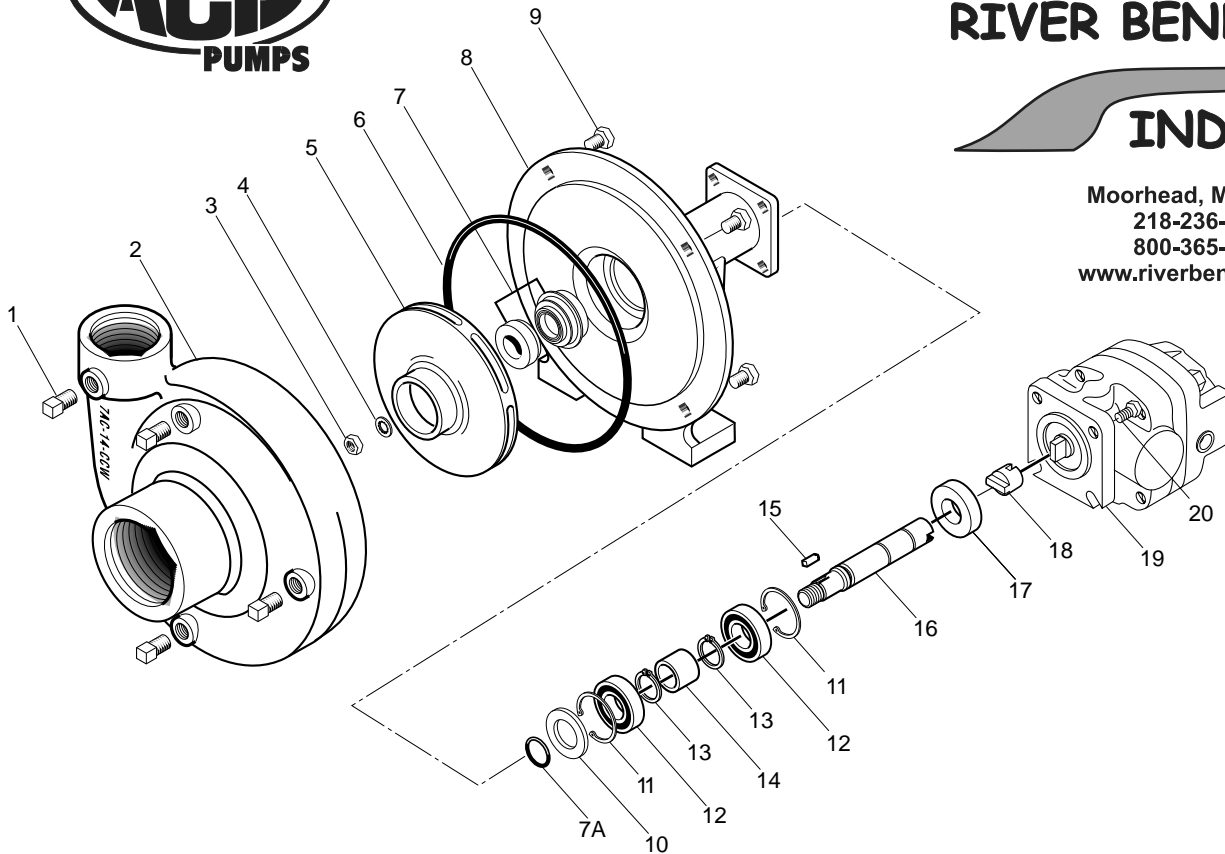

# FMC-200-HYD-304

Moorhead, MN 56560  
 218-236-1818  
 800-365-3070  
[www.riverbendind.com](http://www.riverbendind.com)

REF.#	PART NUMBER	EDP#	DESCRIPTION	REQ.
1	BAC-53	41110	Pipe plug	4
1	41120	41120	Pipe plug, stainless steel (optional)	4
2	7AC-14-CCW	41526	Volute, 2" x 1-1/2"	1
3	BAC-23-A	40391	Nut, 3/8" NF, cad plated	1
4	BAC-24-HYD-SS	40400	Washer, 3/8" star, stainless steel 1	
5	BAC-26-200-CI	40433	Impeller,with extended keyway, cast iron (date code E-9 and up)(optional)	1
5	BAC-26-200-P	40434	Impeller, with extended keyway, thermoplastic (available Dec. '99)	1
5	BAC-26-HYD-200-CI	41525	Impeller, cast iron, keyway (obsolete 6/99)	1
6*	BAC-4	40010	Gasket, 4 hole	1
6*	BAC-4A	40005	O-ring, body seal, effective April 1996	1
7*	BAC-7V	40151	Seal, mechanical, Viton (includes 40160 "O" Ring)	1
7	BAC-7SC	40152	Seal,mechanical, silicon carbide (includes 40160 "O" Ring) (optional)	1
7A	40160	40160	O-ring, shaft seal	1
8	BAC-14-HYD-300	40301	Mounting frame (for -300 series hydraulic motor)	1
9	40950	40950	Cap screw, 3/8" NC x 3/4" hex head	4
9	40930	40930	Cap screw, 3/8" NC x 3/4" hex head, stainless steel (optional)	4
10	BAC-54	41130	Slinger	1
11	BAC-33	40810	Snap ring, internal, BAC-14 mounting frame	2
12	BAC-37	40870	Ball Bearing, sealed, BAC-6 shaft	2
13	BAC-32	40790	Snap ring, external, BAC-6 shaft	2
14	BAC-32-S	40795	Spacer for BAC-6 shaft	1
15	BAC-25	40425	Key, 1/8" x 1/8" x 13/16", extended keyway (date code E-9 and up)	1
15	BACH-25	40420	Key, 1/8" x 1/8" x 1/2" (obsolete 6/99)	1
16	BAC-6-HYD-200-SS	40063	Shaft, extended keyway, tang, stainless steel(date code E-9 and up)	1
16	BAC-6-HYD-SS	40061	Shaft, 5/8" diameter, keyway and tang slot, stainless steel (optional)	1
17	S300	40162	Seal support spacer for 300 Series HYD motor, effective 6/00	1
18	BAC-76-HYD	41380	Coupling for hydraulic motor	1
19	BAC-75-HYD-304	41381	Hydraulic motor, 11 GPM	1
20	41330	41330	Cap screw, 5/16" N. C. x 3/4" hex head, motor to pump	4
#	RK-FMC	52700	Repair kit for FMC series pump	-
#	RK-BAC-75-HYD-304	41361	Repair kit for 304 motor	-
#	RK-BAC-75-HYD-300-L	41362	Repair kit for 300 Series -L motor	-