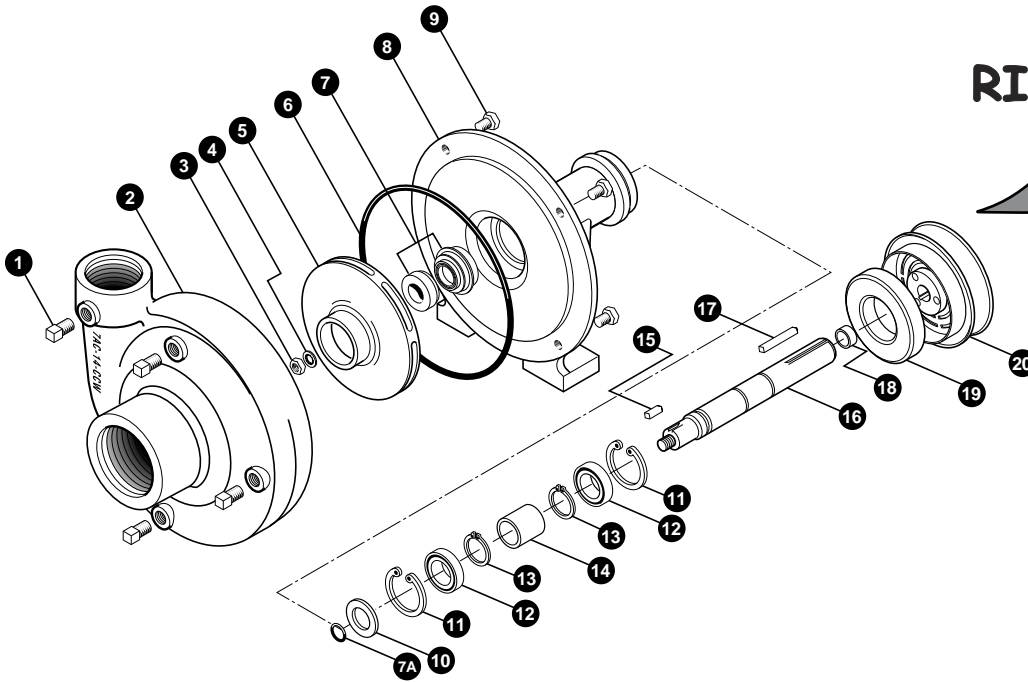

FMC-200-MAG

Moorhead, MN 56560
 218-236-1818
 800-365-3070
www.riverbendind.com

REF. #	PART #	EDP #	DESCRIPTION	REQ.
1	41110	41110	Pipe plug, 1/8" NPT	4
1	41120	41120	Pipe plug, 1/8" NPT, stainless steel (optional)	4
2	7AC-14-CCW	41526	Volute, 2" x 1-1/2", cast iron	1
3	BAC-23-A	40391	Nut, 3/8" NF Hex, cad plated locknut	1
4	BAC-24-HYD-SS	40400	Washer, 3/8", stainless steel	1
5	BAC-26-200-CI	40433	Impeller, 5-1/2" dia., extended keyway, cast iron, effective Dec. '98	1
5	BAC-26-HYD-200-CI	41525	Impeller, 5-1/2" dia., with keyway, cast iron	1
*6	BAC-4A	40005	"O" Ring for BAC-12 volute seal, effective Apr. '96	1
*6	BAC-4	40010	Gasket, 4 hole	1
*7	BAC-7V	40151	Seal, Viton mechanical seal (includes 40160 "O" Ring)	1
7	BAC-7SC	40152	Seal, Silicon carbide mechanical seal (includes 40160 "O" Ring) (optional)	1
7A	40160	40160	"O" Ring for BAC-6 shaft	1
8	BAC-14-MAG	40285	Mounting frame, machined to accept magnetic clutch assembly	1
9	40930	40930	Cap screw, 3/8" NC x 3/4" Hex head, stainless steel (optional)	4
9	40950	40950	Cap screw, 3/8" NC x 3/4" Hex head	4
10	BAC-54	41130	Slinger	1
11	BAC-33	40810	Snap ring, internal, BAC-14 mounting frame	2
12	BAC-37	40870	Bearing, BAC-6 driven shaft	2
13	BAC-32	40790	Snap ring, external, BAC-6 driven shaft	2
14	BAC-32-S	40795	Spacer for BAC-6 shaft	1
15	BAC-25	40425	Key, 1/8" x 1/8" x 13/16", extended keyway, effective Dec. '98	1
15	BACH-25	40420	Key, 1/8" x 1/8" x 1/2"	1
16	BAC-6-150/200	40055	Shaft, 5/8" Driven shaft with keyway (optional)	1
16	BAC-6-150/200-SS	40056	Shaft, 5/8" Driven shaft with keyway, stainless steel	1
16	BAC-6-200-SS	40057	Shaft, 5/8" Driven ,extended keyway, stainless steel, effective Dec. '98	1
17	BAC-50	41080	Key, 3/16" x 3/16" x 1-1/4"	1
18	41477	41477	Spacer, clutch	1
19	41476	41476	Coil ring, 12 volt, DC activated	1
20	41479	41479	5-1/4" Pulley assembly complete with bearing and clutch driver	1
#	RK-FMC	052700	Repair kit for FMC series	-
#	41475	41475	Magnetic Clutch assembly, includes 41476, 41477, and 41479	-