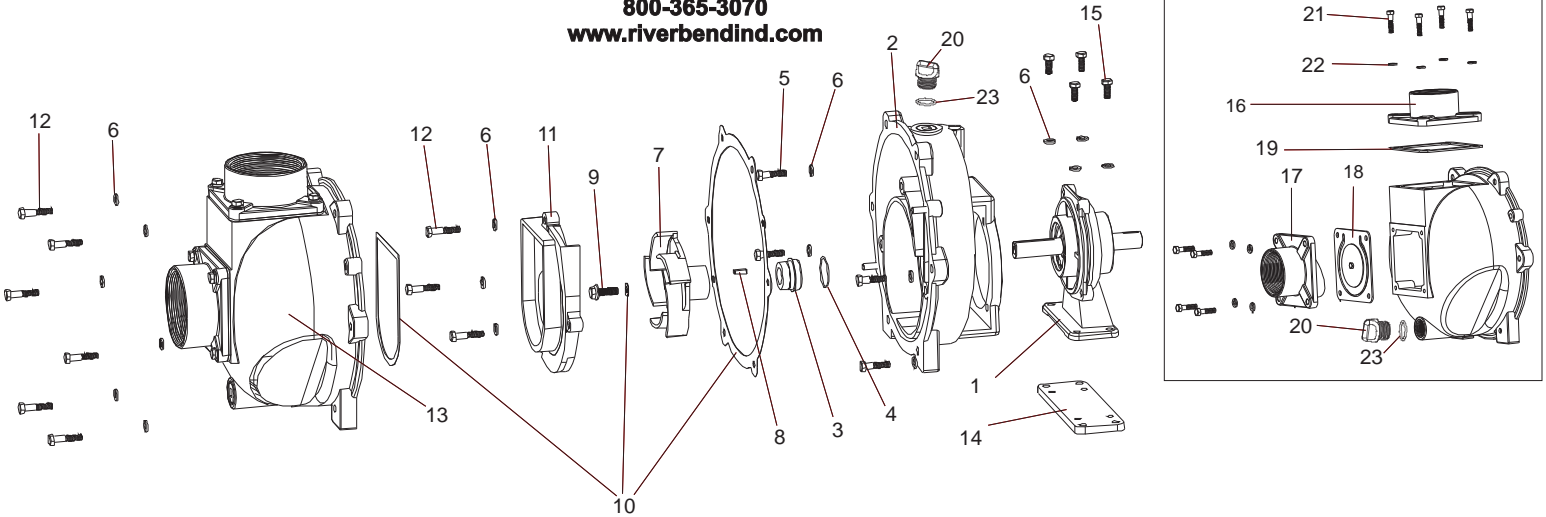

218-236-1818

800-365-3070

www.riverbendind.com

REPLACEMENT PARTS 444PIH24			
ITEM	PART NO	DESCRIPTION	QTY
N/S	16099	Impeller Removal Bolt	1
2	16707	Rear Bracket for 24 HP Honda	1
3	18435	Mechanical Seal, 1-1/8" Shaft	1
4	16710	O-Ring	1
5	17704	3/8" - 16 x 1.25" SS Cap Screw	4
6	V20018	3/8" SS Lock Washer	13
7	16775	Impeller, 6 Vane for 1-1/8" Shaft	1
8	16901	1/4" SQ. 3/4" Key Stock	1
9	16765	Impeller Bolt	1
10	16019	Gasket Set	1
11	16702	Volute	1
12	V20011SS	3/8" - 16 x 1.75" SS Bolt	9
13	16712	Body	1
N/S	16751	Bracket Shim Set	1
N/S	16752	Impeller Shim	1
N/S	18033	Handle	1
N/S	18034	5/8" SS Jam Nut	1
16	16000	Outlet Flange	1
17	16002	Inlet Flange	1
18	16706	Outlet Gasket	1
19	16011	Inlet Gasket w/ Check	1
20	13777	Plug	2
21	18027	3/8" - 16 x 1.50" HHCS	8
22	V20018	3/8" SS Lock Washer	8
23	13778	O-Ring	2
N/S	16100	Repair Kit (Includes items 16099, 3, 4, 7, 8, 10, 16751, 16752)	1