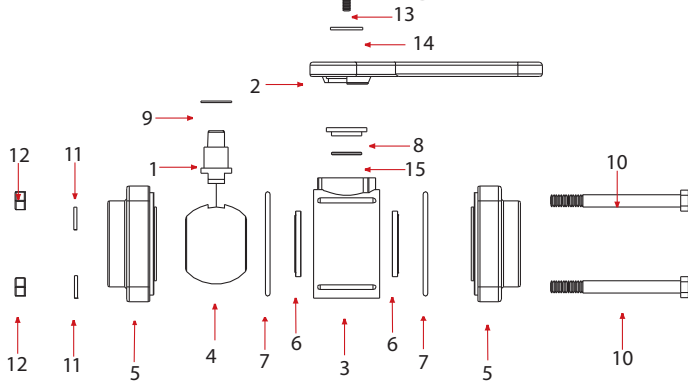

Banjo Bolted Valve Parts

Moorhead, MN 56560
218-236-1818
800-365-3070
www.riverbendind.com

REPLACEMENT PARTS V050 - V075 - V100			
ITEM	PART NO	DESCRIPTION	QTY
1	V07151A	Stem	1
2	V10153A	Handle	1
3	V07254	Valve Body	1
4	V07155*	Valve Ball	1
5	V05256	End Plate 1/2	2
5	V07257	End Plate 3/4	2
5	V07256	End Plate 1"	2
6	V07258A*	Ball Seat	2
7	V07264*	Valve Body O-Ring FKM (viton)	2
8	V07159*	Upper Stem Bushing	1
9	V07060*	Thrust Washer	1
10	V07017	1/4" x 3" S.S. Body Bolt	4
11	V07018	1/4" S.S. Lock Washer	4
12	V07019	1/4" S.S. Nut	4
13	V10020A	#10 x 3/4" S.S. Handle Bolt	1
14	V07021A	S.S. Handle Washer	1
15	V07163*	Stem O-Ring FKM (viton type)	1
N/S	V07200	Valve Repair Kit	1

REPLACEMENT PARTS V100FP - V125			
ITEM	PART NO	DESCRIPTION	QTY
1	V10151A	Stem	1
2	V10153A	Handle	1
3	V10254	Valve Body	1
4	V10155*	Valve Ball	1
5	V10257	End Plate 1" Full Port	2
5	V10256	End Plate 1 1/4"	
6	V10258A*	Ball Seat	2
7	V10264	Valve Body O-Ring FKM (viton type)	2
8	V10159*	Upper Stem Bushing	1
9	V10060*	Thrust Washer	1
10	V10117	5/16" x 3 1/2" S.S. Body Bolt	4
11	V10118	5/16" S.S. Lock Washer	4
12	V10119	5/16" S.S. Nut	4
13	V10020A	#10 x 3/4" S.S. Handle Bolt	1
14	V07021A	S.S. Handle Washer	1
15	V10163*	Stem O-Ring FKM (viton type)	1
N/S	V10200	Valve Repair Kit	1
N/S	V10270	Straight Mounting Bracket	1
N/S	V10271	90° Mounting Bracket	1