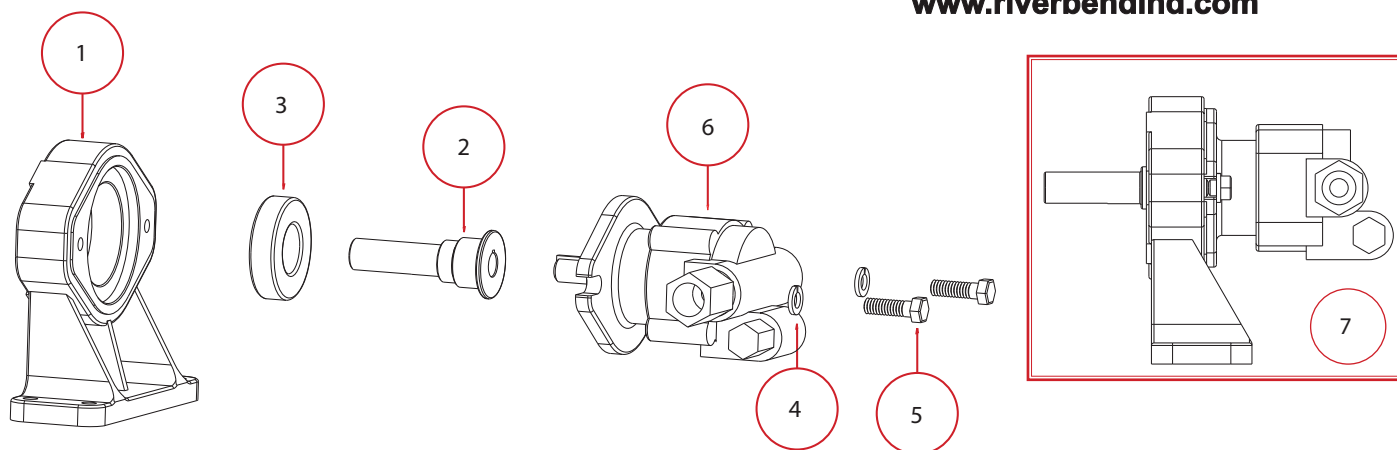

Banjo 2" Poly Hydraulic Pump

Moorhead, MN 56560
218-236-1818
800-365-3070
www.riverbendind.com

[Click Here For Pump Breakdown](#)

For Hydraulic Assemblies Manufactured After January 25, 2002

REPLACEMENT PARTS 2" HYDRAULIC ADAPTER				
REF. NO	PART NO.	DESCRIPTION	QTY PER PUMP	
1	12049B	Hydraulic Pedestal Housing	1	
2	12055B	Adapter Shaft	1	
3	17056	Bearing	1	
4	V20018	$\frac{3}{8}$ " Lockwasher	2	
5	18010S S	$\frac{3}{8}$ " - 16 x1.25" HHCS	2	
6	HY101 3	Gresen Hydraulic Motor	1	
7	12600B	Complete Hydraulic Assembly	1	