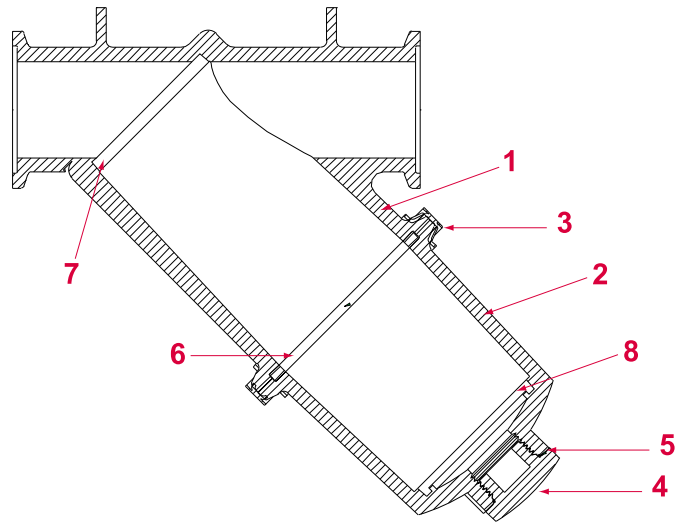

Banjo 220 Manifold Strainer

Moorhead, MN 56560
218-236-1818
800-365-3070
www.riverbendind.com

REPLACEMENT PARTS - MLS220

ITEM	PART NO.	DESCRIPTION	QTY
1	MLS220B	2" FP Manifold Strainer Body	1
2	MLS220C	2" FP Manifold Strainer Cap	1
3	MLS220R	2" FP Strainer Clamp	1
4	LSQ200-PL	Plug	1
5	LSQ200-R	O-Ring	1
6	MLS220G	2" FP EPDM Gasket	1
6	MLS220GV	2" FP FKM(viton type) Gasket	1
7	LST204SS	2" FP Strainer Screen 316 SS 4 Mesh	1
7	LST206SS	2" FP Strainer Screen 316 SS 4 Mesh	1
7	LST208SS	2" FP Strainer Screen 316 SS 8 Mesh	1
7	LST210SS	2" FP Strainer Screen 316 SS 4 Mesh	1
7	LST216SS	2" FP Strainer Screen 316 SS 4 Mesh	1
7	LST230SS	2" FP Strainer Screen 316 SS 4 Mesh	1
7	LST250SS	2" FP Strainer Screen 316 SS 4 Mesh	1
7	LST280SS	2" FP Strainer Screen 316 SS 4 Mesh	1
7	LST2100SS	2" FP Strainer Screen 316 SS 4 Mesh	1
8	MLS234G	Screen Gasket	1