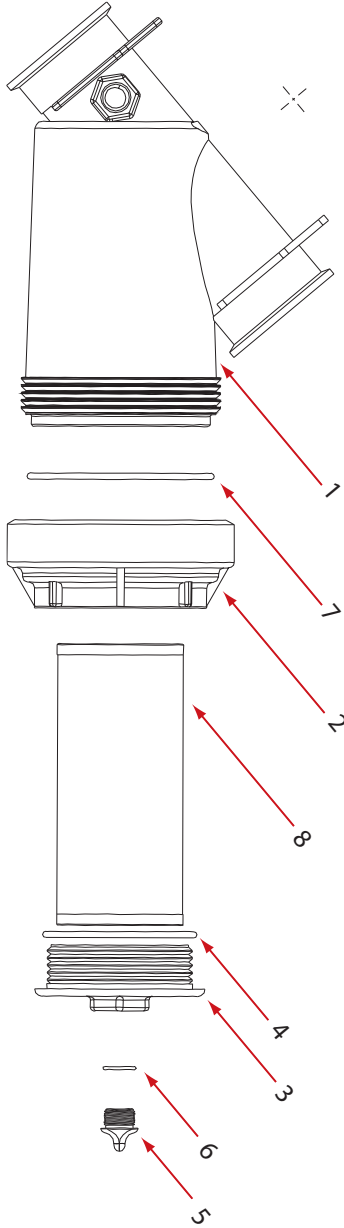

BANJO MANIFOLD STRAINERS MLS-300 and MLS222

Moorhead, MN 56560
218-236-1818
800-365-3070
www.riverbendind.com

REPLACEMENT PARTS MLS-300				
ITEM	PART NO	DESCRIPTION	QTY	
1	MLS300B	3" Manifold Strainer Body	1	
2	MLS300CAP	3" Strainer Cap	1	
3	LS300EC	End Cap	1	
4	LS300ECG	3" Strainer End Cap Gasket	1	
4	MLS300ECGV	3" Strainer End FKM (viton type) Cap Gasket	1	
5	13777	3" Strainer End Cap Plug	1	
6	13778	3" Strainer End Cap Plug Gasket	1	
7	MLS300G	3" Strainer Cap Gasket	1	
7	MLS300GV	3" Strainer FKM (viton type) Cap Gasket	1	
8	LS304	3" 4 Mesh Line Strainer Screen	1	
8	LS308	3" 8 Mesh Line Strainer Screen	1	
8	LS312	3" 12 Mesh Line Strainer Screen	1	
8	LS320	3" 20 Mesh Line Strainer Screen	1	
8	LS350	3" 50 Mesh Line Strainer Screen	1	

REPLACEMENT PARTS MLS-222				
ITEM	PART NO	DESCRIPTION	QTY	
1	LST204SS	316S S 4 Mesh Strainer Screen	1	
1	LST206SS	316S S 6 Mesh Strainer Screen	1	
1	LST208SS	316S S 8 Mesh Strainer Screen	1	
1	LST210SS	316SS 10 Mesh Strainer Screen	1	
1	LST216SS	316SS 16 Mesh Strainer Screen	1	
1	LST230SS	316SS 30 Mesh Strainer Screen	1	
1	LST250SS	316SS 50 Mesh Strainer Screen	1	
1	MLS250SS	316SS 50 Perforated Screen	1	
1	LST280SS	316SS 80 Mesh Strainer Screen	1	
1	MLS280SS	316SS 80 Perforated Screen	1	
1	LST2100SS	316SS 100 Mesh Strainer Screen	1	
2	MLS220B1	Strainer Body	1	
3	MLS220C1	Strainer Cap	1	
4	MLS220R1	Strainer Ring	1	
5	LSQ200R	Plug Gasket	1	
6	LSQ200PL	Plug	1	
7	MLS220G1	Body Gasket	1	
2-7	MLS220BC	Complete Strainer Less Screen	1	