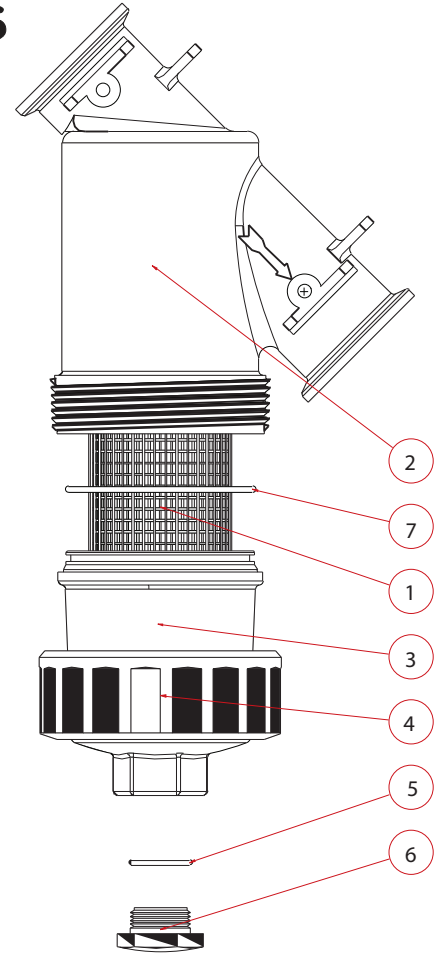

BANJO MANIFOLD STRAINERS MLS-300 and MLS222

Moorhead, MN 56560
218-236-1818
800-365-3070
www.riverbendind.com

REPLACEMENT PARTS MLS-300				
ITEM	PART NO	DESCRIPTION	QTY	
1	MLS300B	3" Manifold Strainer Body	1	
2	MLS300CAP	3" Strainer Cap	1	
3	LS300EC	End Cap	1	
4	LS300ECG	3" Strainer End Cap Gasket	1	
4	MLS300ECGV	3" Strainer End FKM (viton type) Cap Gasket	1	
5	13777	3" Strainer End Cap Plug	1	
6	13778	3" Strainer End Cap Plug Gasket	1	
7	MLS300G	3" Strainer Cap Gasket	1	
7	MLS300GV	3" Strainer FKM (viton type) Cap Gasket	1	
8	LS304	3" 4 Mesh Line Strainer Screen	1	
8	LS308	3" 8 Mesh Line Strainer Screen	1	
8	LS312	3" 12 Mesh Line Strainer Screen	1	
8	LS320	3" 20 Mesh Line Strainer Screen	1	
8	LS350	3" 50 Mesh Line Strainer Screen	1	

REPLACEMENT PARTS MLS-222				
ITEM	PART NO	DESCRIPTION	QTY	
1	LST204SS	316S S 4 Mesh Strainer Screen	1	
1	LST206SS	316S S 6 Mesh Strainer Screen	1	
1	LST208SS	316S S 8 Mesh Strainer Screen	1	
1	LST210SS	316SS 10 Mesh Strainer Screen	1	
1	LST216SS	316SS 16 Mesh Strainer Screen	1	
1	LST230SS	316SS 30 Mesh Strainer Screen	1	
1	LST250SS	316SS 50 Mesh Strainer Screen	1	
1	MLS250SS	316SS 50 Perforated Screen	1	
1	LST280SS	316SS 80 Mesh Strainer Screen	1	
1	MLS280SS	316SS 80 Perforated Screen	1	
1	LST2100SS	316SS 100 Mesh Strainer Screen	1	
2	MLS220B1	Strainer Body	1	
3	MLS220C1	Strainer Cap	1	
4	MLS220R1	Strainer Ring	1	
5	LSQ200R	Plug Gasket	1	
6	LSQ200PL	Plug	1	
7	MLS220G1	Body Gasket	1	
2-7	MLS220BC	Complete Strainer Less Screen	1	