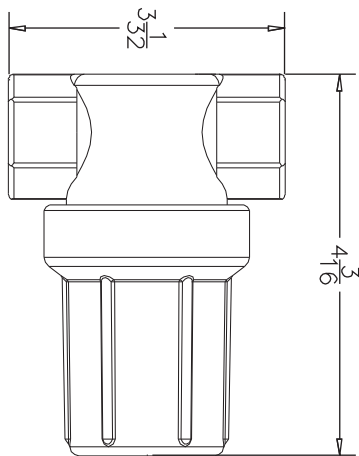

# 1/2" & 3/4" Mini T-Strainer

Moorhead, MN 56560  
 218-236-1818  
 800-365-3070  
[www.riverbendind.com](http://www.riverbendind.com)

REPLACEMENT PARTS 1/2" & 3/4" Mini T-Strainer			
ITEM	PART NO.	DESCRIPTION	QTY.
1	LSTM050G	EPDM O-Gasket	1
1	UV10264V	FKM (viton type) O-Ring	1
2	LST530	30 Mesh Screen	1
2	LST550	50 Mesh Screen	1
2	LST580	80 Mesh Screen	1
2	LST5100	100 Mesh Screen	1
3	LST050H	1/2" Strainer Head	1
3	LST075H2	3/4" Strainer Head	1
4	LST050B	Bowl-Black	1
4	LST050BC	Bowl-Clear	1