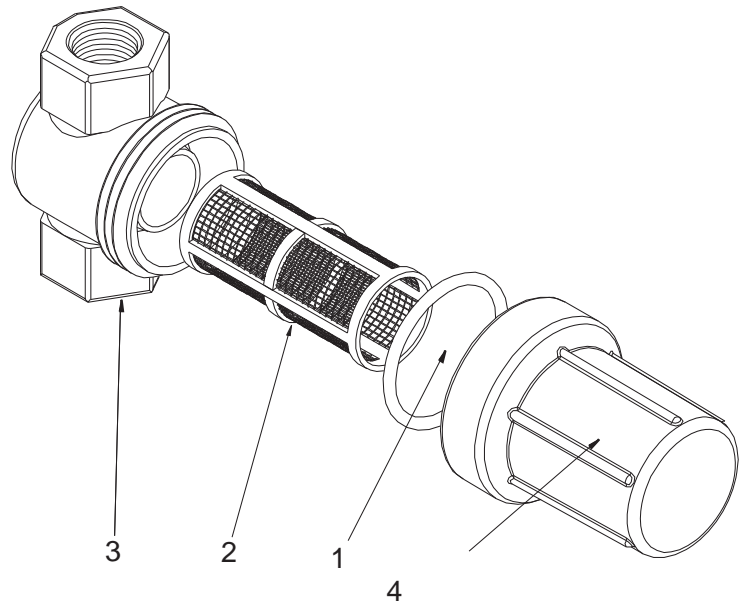

# 1/2" & 3/4" Mini T-Strainer

Moorhead, MN 56560  
 218-236-1818  
 800-365-3070  
[www.riverbendind.com](http://www.riverbendind.com)

REPLACEMENT PARTS 1/2" & 3/4" Mini T-Strainer			
ITEM	PART NO.	DESCRIPTION	QTY.
1	LSTM050G	EPDM O-Gasket	1
1	UV10264V	FKM (viton type) O-Ring	1
2	LST530	30 Mesh Screen	1
2	LST550	50 Mesh Screen	1
2	LST580	80 Mesh Screen	1
2	LST5100	100 Mesh Screen	1
3	LST050H	1/2" Strainer Head	1
3	LST075H2	3/4" Strainer Head	1
4	LST050B	Bowl-Black	1
4	LST050BC	Bowl-Clear	1