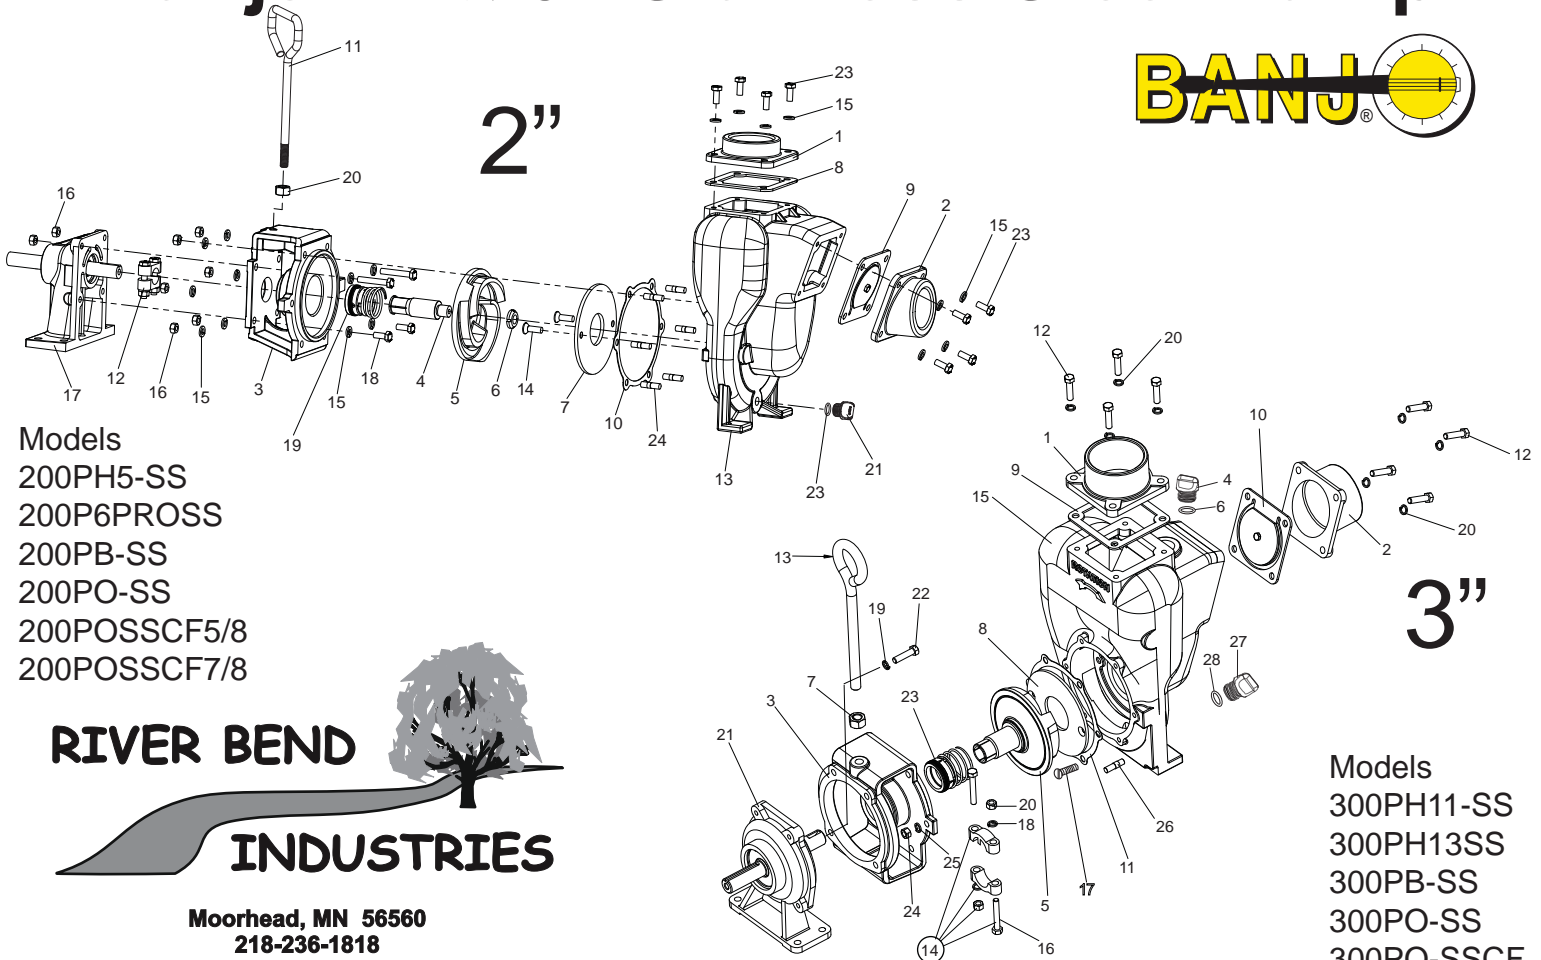

Banjo 2" & 3" Stainless Steel Pump

2"

Models

- 200PH5-SS
- 200P6PROSS
- 200PB-SS
- 200PO-SS
- 200POSSCF5/8
- 200POSSCF7/8