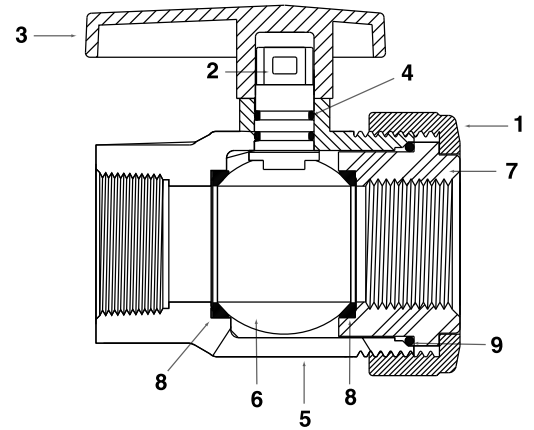

Single Union Polypropylene Ball Valve

Moorhead, MN 56560
 218-236-1818
 800-365-3070
www.riverbendind.com

REPLACEMENT PARTS – UV050FP - UV075FP

ITEM	PART NO.	DESCRIPTION	QTY.
1	UV07150	3/4" UnionEndCapFits 1/2" And 3/4"	1
2	UV07151	3/4" UnionStem	1
3	UV07153	3/4" UnionHandle	1
4	UV07163	3/4" UnionStemO-Ring(EPDM)	2
5	UV05254	1/2" UnionValveBody	1
5	UV07254	3/4" UnionValveBody	1
6	UV07255	3/4" UnionValveBall	1
7	UV05256	1/2" UnionEndPlate	1
7	UV07256	3/4" UnionEndPlate	1
8	UV07258	3/4" UnionValveSeat	2
9	UV07264	3/4" UnionBodyO-Ring(EPDM)	1

REPLACEMENT PARTS – UV125FP - UV150FP

ITEM	PART NO.	DESCRIPTION	QTY.
1	UV15150	1 1/2" UnionEndCap	1
2	UV15151	1 1/2" UnionStem	1
3	UV15153	1 1/2" UnionHandle	1
4	UV15163	1 1/2" UnionStemO-Ring(EPDM)	2
5	UV15244	1 1/4" UnionValveBody	1
5	UV15254	1 1/2" UnionValveBody	1
6	UV15255	1 1/2" UnionValveBall	1
7	UV15257	1 1/2" UnionEndPlate	1
7	UV15267	1 1/4" UnionEndPlate	1
8	V20258	1 1/2" UnionBallSeat	2
9	UV15264	1 1/2" UnionBodyO-Ring(EPDM)	1

REPLACEMENT PARTS – UV100FP

ITEM	PART NO.	DESCRIPTION	QTY.
1	UV10150	1" UnionEndCap	1
2	UV10151	1" UnionStem	1
3	UV10153	1" UnionHandle	1
4	UV10163	1" UnionStemO-Ring(EPDM)	2
5	UV10254	1" UnionValveBody	1
6	UV10255	1" UnionValveBall	1
7	UV10256	1" UnionEndPlate	1
8	UV10258	1" UnionValveSeat	2
9	UV10264	1" UnionBodyO-Ring(EPDM)	1

REPLACEMENT PARTS – UV200FP

ITEM	PART NO.	DESCRIPTION	QTY.
1	UV20150	2" UnionEndCap	1
2	UV20151	2" UnionStem	1
3	UV20153	2" UnionHandle	1
4	UV20163	2" UnionStemO-Ring(EPDM)	2
5	UV20254	2" UnionValveBody	1
6	UV20255	2" UnionValveBall	1
7	UV20257	2" UnionEndPlate	1
8	UV20258	2" UnionValveBall Seat	2
9	UV20264	2" UnionBodyO-Ring(EPDM)	1
10	V25060	ThrustWasher	N/S