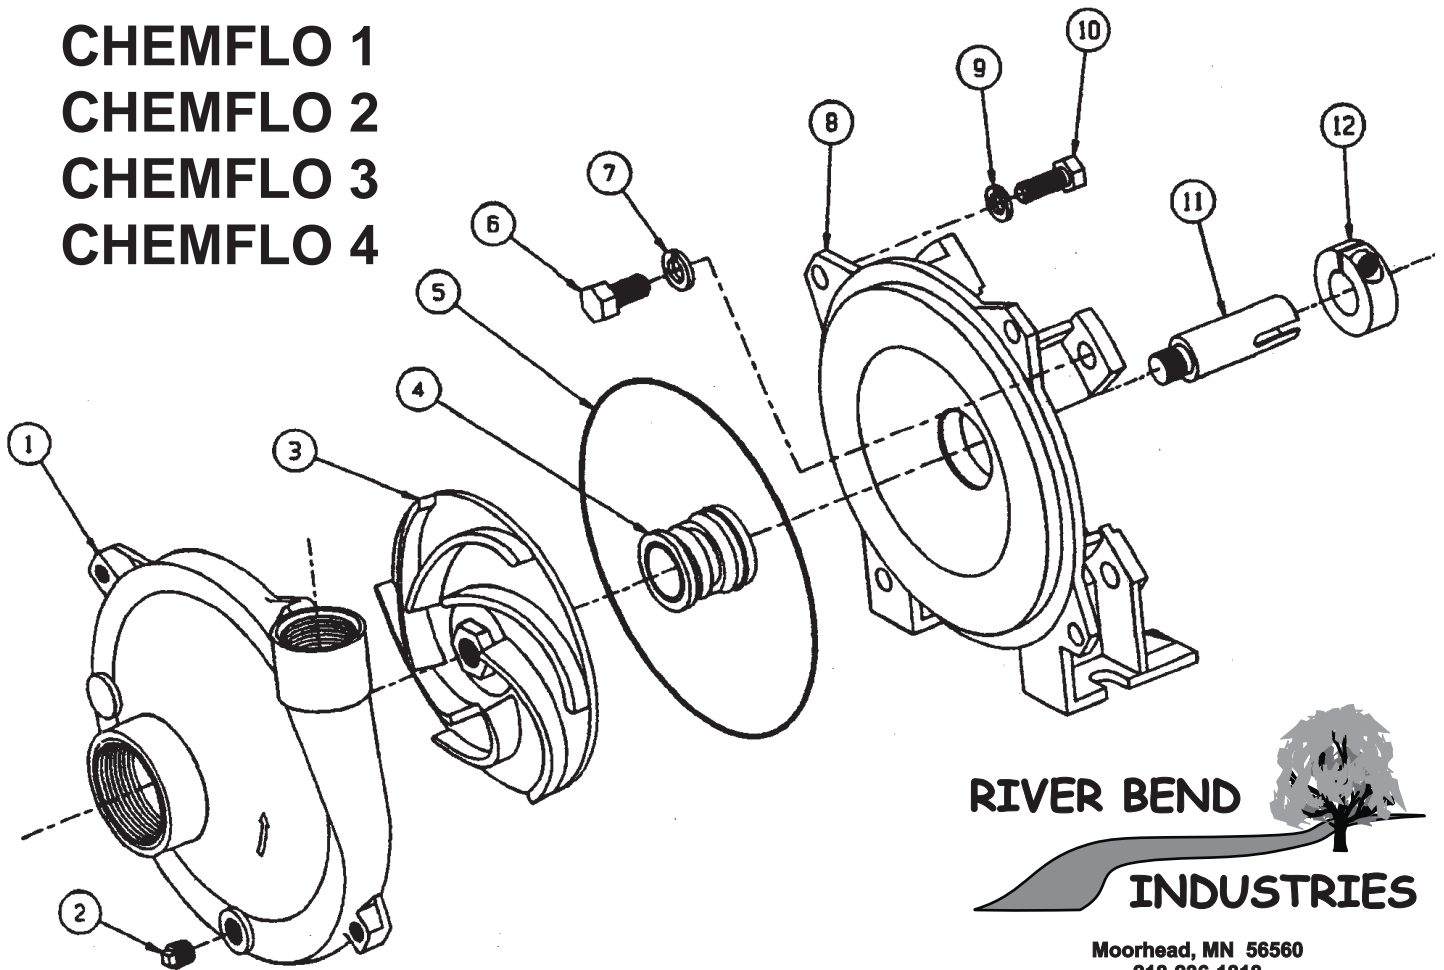

CHEMFLO 1
CHEMFLO 2
CHEMFLO 3
CHEMFLO 4

Moorhead, MN 56560
 218-236-1818
 800-365-3070
www.riverbendind.com

REF NO.	PART NO.	DESCRIPTION	QTY
1	29904	Housing SS 2" x 1-1/2" CHEMFLO 3-4	1
1	29906	Housing SS 1-1/2" x 1" CHEMFLO 1-2	1
2	21255	1/8" NPT Pipe Plug SS	1
3	29910	Impeller SS 6.00 A CHEMFLO 1	1
3	29912	Impeller SS 5.25 B CHEMFLO 2, 3	1
3	29914	Impeller SS 4.50 C CHEMFLO 4	1
4	30054	3/4" T-9 Seal Carbon/Ceramic/Teflon	1
4	30054	3/4" T-21 Seal Carbon/Ceramic/vITON	1
5	30066	O-Ring Teflon	1
5	29715	O-Ring Viton	1
6	21701	3/8" -16 x 3/4" HHCS CPS	4
7	21266	3/8" Lockwasher SS	4
8	29908	Adaptor SS 56C	1
9	21238	5/16" Lockwashers SS	4
10	21243	5/16" -18 x 7/8" HHCS SS	4
11	29785	Sleeve SS 5/8" ID	1
12	28049	Clamp STL	1

CHEMFLO by MP PUMPS