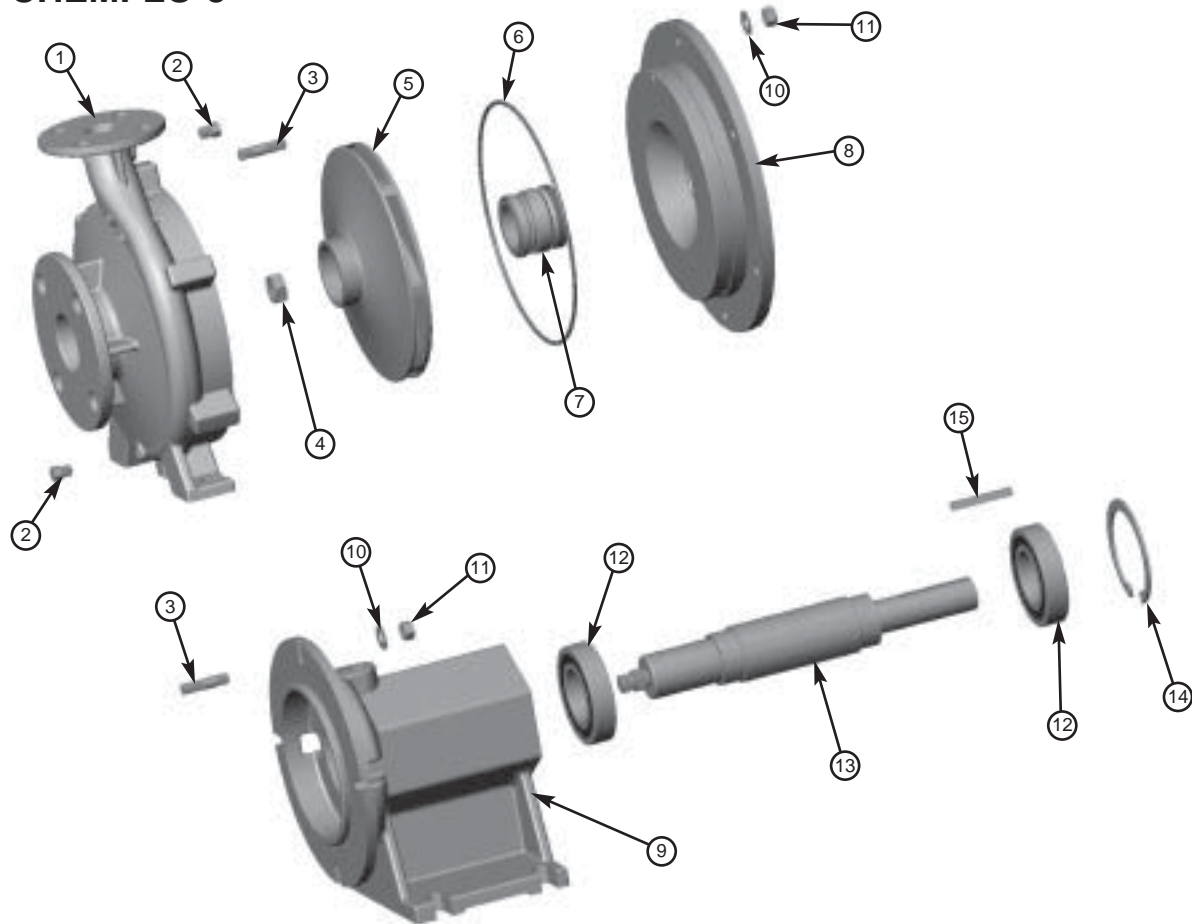

MP PUMPS SERVICE PARTS LIST

**CHEMFLO 7
CHEMFLO 8**

Pedestal Pump

| PART NO. | ITEM NO. | DESCRIPTION | QTY. | | PART NO. | ITEM NO. | DESCRIPTION | QTY. |
|----------|----------|--------------------------------|------|--|----------|----------|---------------------|------|
| 31424 | 1 | Volute SS CHEM 7 2 x 1 | 1 | | 31426 | 8 | Seal Housing SS | 1 |
| 31650 | | Volute SS CHEM 8 3 x 1.5 | 1 | | 31656 | 9 | Bearing Housing | 1 |
| 21255 | 2 | Pipe Plug SS - 1/8" NPT | 2 | | 28053 | 10 | Washer SS - 3/8" | 10 |
| 21261 | 3 | Stud SS - 3/8-16 x 1 5/8" | 10 | | 21268 | 11 | Hex Nut SS - 3/8-16 | 10 |
| 29194 | 4 | Hex Jam Nut SS - 5/8-18* | 1 | | 31804 | 12 | Ball Bearing* | 2 |
| 31429 | 5 | Impeller SS - 7.95" CF7 | 1 | | 31802 | 13 | Drive Shaft SS | 1 |
| 31648 | | Impeller SS - 7.95" CF8 | 1 | | 31803 | 14 | Snap Ring | 1 |
| 31430 | 6 | O-Ring Viton* | 1 | | 33232 | 15 | Square Key - .25" | 1 |
| 31374 | 7 | Mechanical Seal* - 1.5" T-2100 | 1 | | | | | |

*-RECOMMENDED REPLACEMENT PARTS

Moorhead, MN 56560
218-236-1818
800-365-3070
www.riverbendind.com