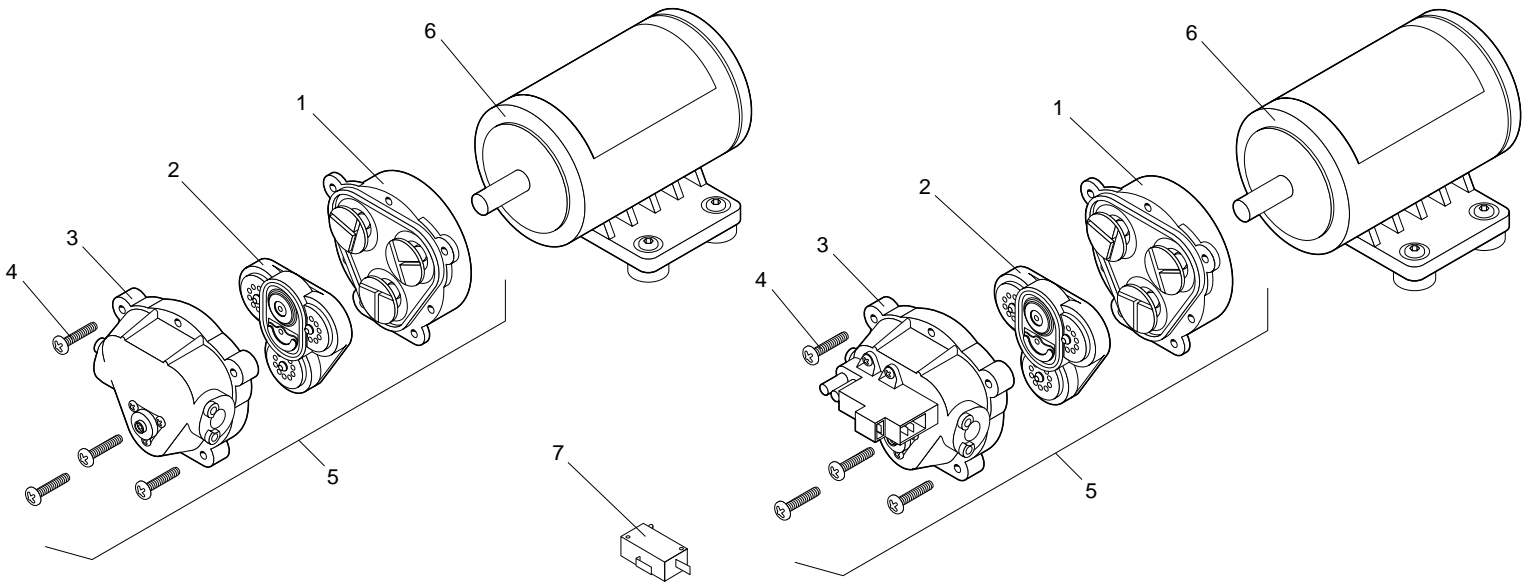

PowerFLO Models 7801/7811 & 7802/7812 Replacement Parts