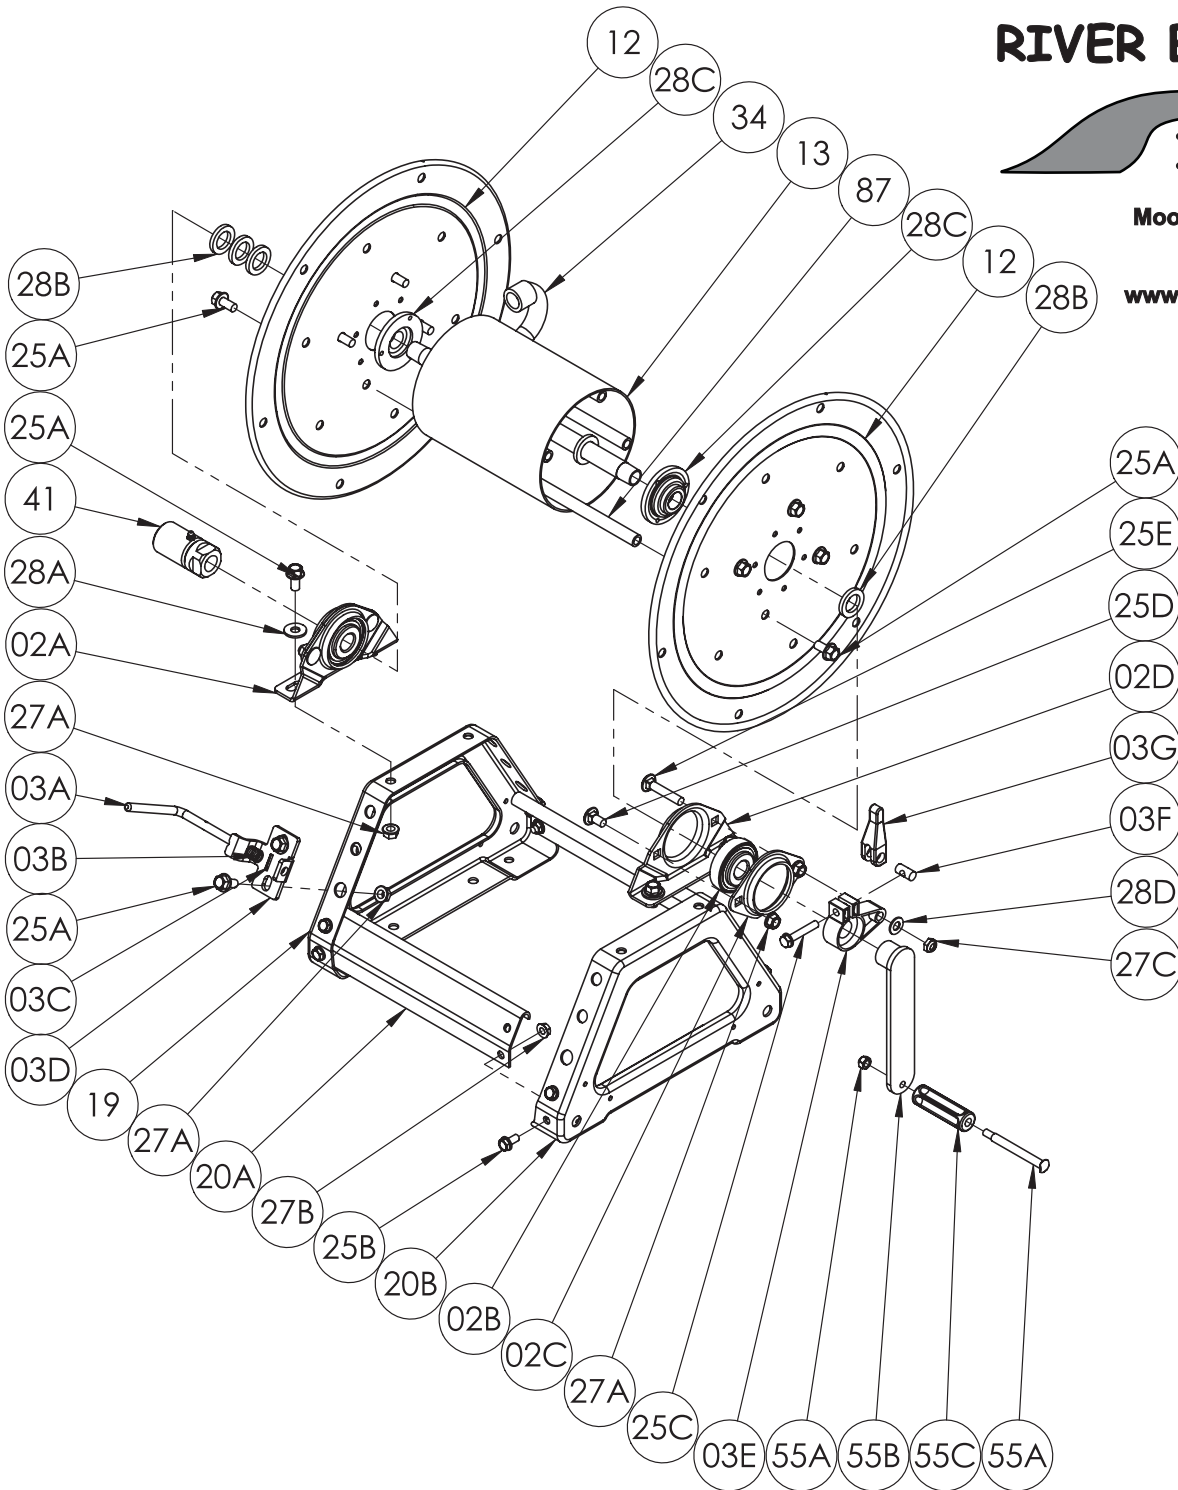

Hannay Reels®

The reel leader.

Hannay Reels, Inc., 553 State Route 143
Westerlo, NY 12193
Telephone 518-797-3791; Toll Free 1-877-GO-REELS (467-3357)
FAX 1-800-REELING (733-5464)
INT'L FAX (518) 797-3259
Website: www.hannay.com
E-mail: reels@hannay.com

ISO 179
PARTS LIST
SERIES 1500
Manual Rewind

RIVER BEND

INDUSTRIES

Moorhead, MN 56560
218-236-1818
800-365-3070
www.riverbendind.com