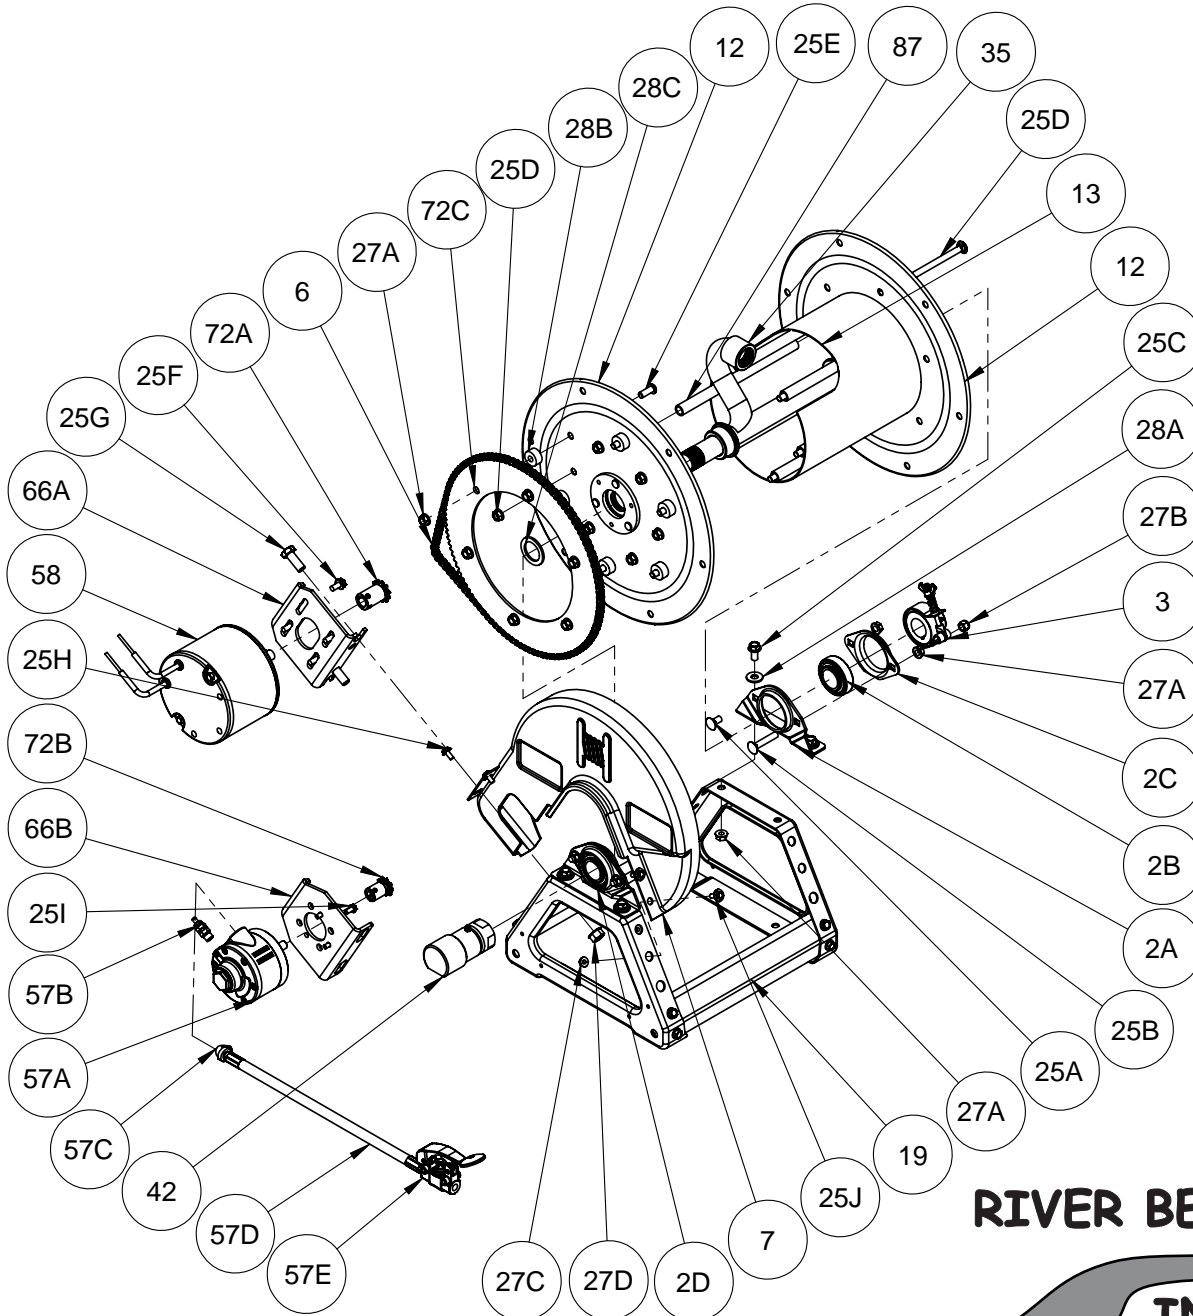

Hannay Reels®

The reel leader.

Hannay Reels, Inc., 553 State Route 143
Westerlo, NY 12193
Telephone 518-797-3791 • Toll Free 1-877-GO-REELS (467-3357)
FAX 1-800-REELING (733-5464)
INT'L FAX (518) 797-3259
Website: www.hannay.com
E-mail: reels@hannay.com

ISO 68 PARTS LIST 4000 SERIES POWER REWIND

RIVER BEND

INDUSTRIES

Moorhead, MN 56560
218-236-1818
800-365-3070
www.riverbendind.com