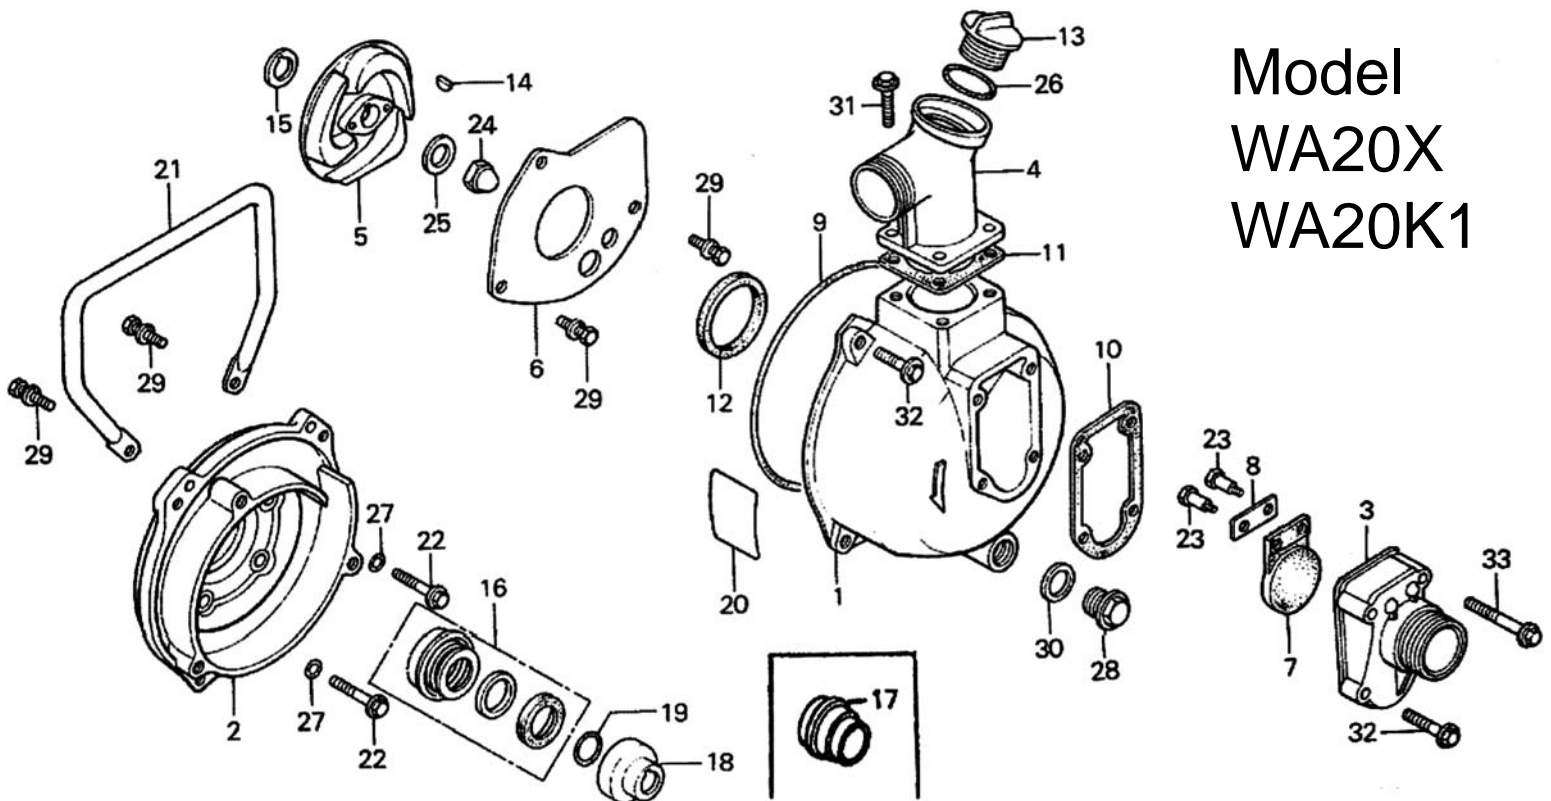

Model WA20X WA20K1

Ref	Part number	Description	Serial	Model	Type
1	78101-954-000	CASING (Honda Code 0673038)		ALL	
2	78102-954-020T	"COVER, CASE *NH2M* (METALLIC SILVER) (Honda Code 0707455)"		ALL	
3	78103-954-670	"PIPE PUMP, IN (Honda Code 0765727)"		ALL	
4	78104-954-670	"PIPE, PUMP OUTLET (Honda Code 0765735)"		ALL	
5	78106-954-020	IMPELLER (Honda Code 0677807)		ALL	
6	78107-954-000	"DISK, FRICTION (Honda Code 0673087)"		ALL	
7	78110-954-000	"VALVE, IN (Honda Code 0673095)"		ALL	
8	78111-954-000	"RETAINER, VALVE (Honda Code 0673103)"		ALL	
9	78112-954-003	"RING, CASING SEAL (Honda Code 0677815)"		ALL	
10	78113-954-000	"GASKET, IN (Honda Code 0673129)"		ALL	
11	78114-954-000	"GASKET, OUTLET (Honda Code 0673137)"		ALL	
12	78115-954-000	"RING, CENTER SEAL (Honda Code 0673145)"		ALL	
13	78117-954-000	"CAP, FILLER (Honda Code 0673152)"		ALL	
14	78120-954-000	"KEY, IMPELLER (Honda Code 0673160)"		ALL	
15	78122-954-000	"SHIM, ADJUSTER (Honda Code 0673178)"		ALL	
16	78130-YB4-901	"SEALASSY, MECH WATER (Honda Code 2257608)"		WA20K1	C
17	78130-955-023	"SEALASSY, MECH WATER (Honda Code 1503135) (optional)"		WA20X	C
18	78131-954-010	"COLLAR, SEAL SETTING (Honda Code 1540087)"		WA20K1	C
18	78131-954-010	"COLLAR, SEAL SETTING (Honda Code 1540087)"		WA20K1	C
18	78131-954-000	"COLLAR, SEAL SETTING (Honda Code 0673194)"	Use up to 1000015	WA20X	C
18	78131-954-010	"COLLAR, SEAL SETTING (Honda Code 1540087)"		WA20X	C
19	78132-954-000	"O-RING, MECHANICAL SEAL (Honda Code 0673202)"		ALL	
20	78140-954-681	"PLATE, DESCRIPTION (Honda Code 0813493)"	Use up to 2010131	WA20K1	C
20	78140-954-681	"PLATE, DESCRIPTION (Honda Code 0813493)"	Use up to 2010131	WA20K1	D
21	78206-954-000	HANDLE (Honda Code 0673251)		WA20K1	C
21	78206-954-000	HANDLE (Honda Code 0673251)		WA20K1	D
21	78206-YB5-000	HANDLE (Honda Code 1441682)		WA20X	C
22	90101-954-000	"BOLT, PUMP SETTING (Honda Code 0673335)"		ALL	
23	90162-721-000	"BOLT, CHOKE LEVER (Honda Code 0673343)"		ALL	
24	90301-954-000	"NUT, IMPELLER (Honda Code 0673350)"		ALL	
25	90501-954-000	WASHER (13MM) (Honda Code 0673368)		ALL	
26	91351-954-000	"O-RING, FILLER CAP (Honda Code 0673376)"		ALL	
27	91352-954-000	O-RING (7.5MM) (Honda Code 0673384)		ALL	
28	92800-20000	"BOLT, DRAIN PLUG (20MM) (Honda Code 0209635)"		ALL	
29	93402-08020-08	BOLT-WASHER (8X20) (Honda Code 2866887)		ALL	
30	94109-20000	"WASHER, DRAIN PLUG (20MM) (Honda Code 0251728)"		ALL	
31	95701-08025-08	"BOLT, FLANGE (8X25) (Honda Code 2563252)"		ALL	
32	95701-08035-08	"BOLT, FLANGE (8X35) (Honda Code 2563260)"		ALL	
33	95700-08050-08	"BOLT, FLANGE (8X50) (Honda Code 0564104)"		WA20K1	C
33	95701-08050-08	"BOLT, FLANGE (8X50) (Honda Code 2563278)"		WA20K1	C
33	95700-08050-08	"BOLT, FLANGE (8X50) (Honda Code 0564104)"		WA20K1	D
33	95701-08050-08	"BOLT, FLANGE (8X50) (Honda Code 2563278)"		WA20K1	D
33	95700-08050-08	"BOLT, FLANGE (8X50) (Honda Code 0564104)"		WA20X	C