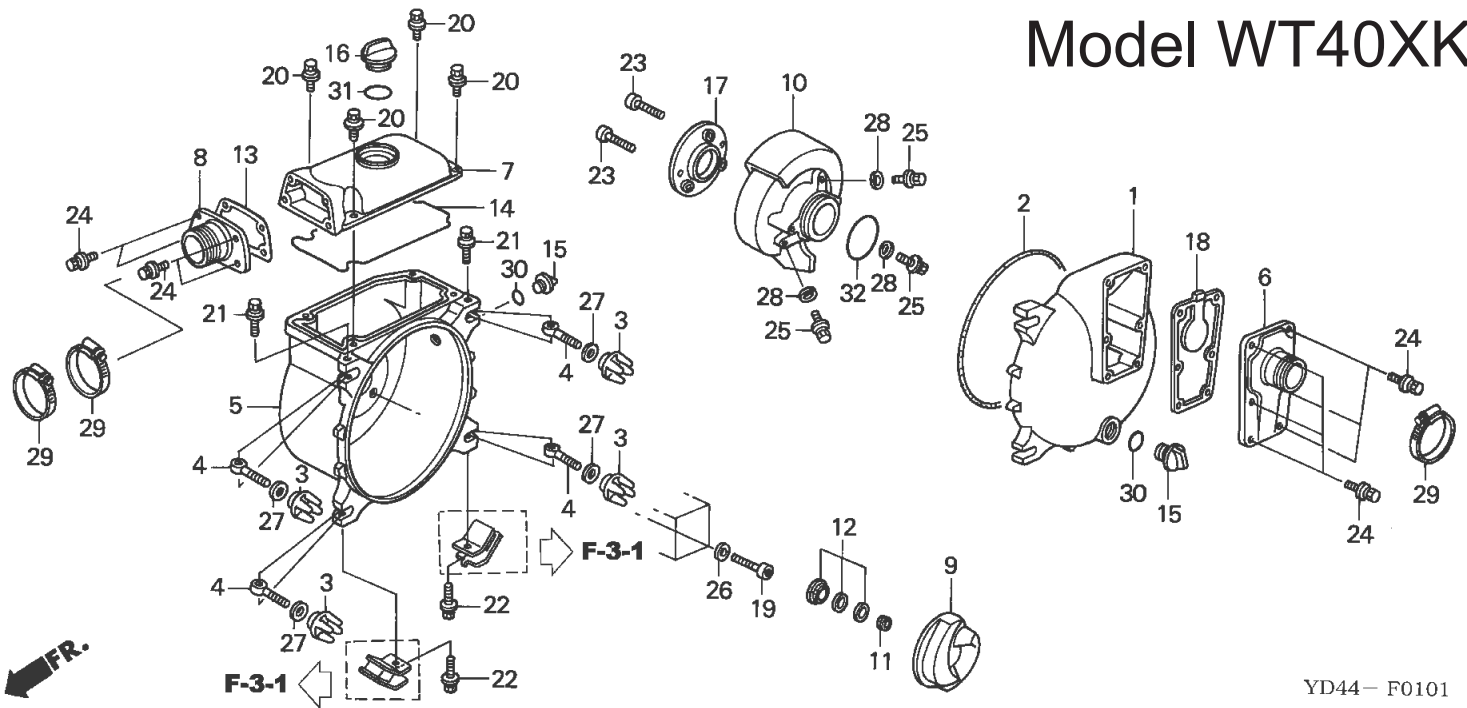

# Model WT40XK2

YD44 - F0101

- |    |               |  |
|----|---------------|--|
| 1  | 63511-YG2-003 | COVER, FR. (Honda Code 7155807)              |
| 2  | 63512-YG0-003 | GASKET, FR. COVER (Honda Code 7155815)       |
| 3  | 63523-YG0-003 | KNOB, FR. COVER (Honda Code 7155823)         |
| 4  | 63524-YG0-003 | BOLT, FR. COVER SETTING (Honda Code 7155831) |
| 5  | 78101-YG2-013 | CASING (Honda Code 7268444)                  |
| 5  | 78101-YG2-023 | CASING (Honda Code 8583999)                  |
| 6  | 78103-YG2-003 | INLET (Honda Code 7156458)                   |
| 7  | 78104-YG2-003 | OUTLET (Honda Code 7156482)                  |
| 8  | 78105-YG2-003 | OUTLET (Honda Code 7156516)                  |
| 9  | 78106-YG2-003 | IMPELLER (Honda Code 7156540)                |
| 10 | 78107-YG2-003 | CASE, VOLUTE (Honda Code 7156573)            |
| 10 | 78107-YG2-013 | CASE, VOLUTE (Honda Code 8157471)            |
| 11 | 78122-YG2-003 | WASHER, SHIM (Honda Code 7156607)            |
| 12 | 78130-YG1-003 | SEAL ASSY., MECHANICAL (Honda Code 7156623)  |
| 13 | 78136-YG2-003 | GASKET, OUTLET (Honda Code 7156664)          |
| 14 | 78137-YG0-003 | GASKET, HEAD (Honda Code 7156672)            |
| 15 | 78184-YG0-003 | CAP, PLUG (25MM) (Honda Code 7156748)        |
| 16 | 78187-YG0-003 | CAP, PLUG (32MM) (Honda Code 7156755)        |
| 17 | 78194-YG2-003 | PLATE, WEAR (Honda Code 7156789)             |
| 17 | 78194-YG2-013 | PLATE, WEAR (Honda Code 8182669)             |
| 18 | 78313-YG2-003 | GASKET, HOSE COUPLING (Honda Code 7156813)   |
| 19 | 90101-YG2-003 | BOLT, SOCKET (5/16-24) (Honda Code 7158207)  |
| 20 | 90102-YG0-003 | BOLT-WASHER (10X30) (Honda Code 7158215)     |
| 21 | 90103-YG0-003 | BOLT-WASHER (12X45) (Honda Code 7158231)     |
| 22 | 90103-YG2-003 | BOLT-WASHER (12X50) (Honda Code 7158249)     |
| 23 | 90104-YG2-003 | BOLT, SOCKET (8X35) (Honda Code 7158272)     |
| 24 | 90108-YG2-003 | BOLT-WASHER (12X35) (Honda Code 7158355)     |
| 25 | 90109-YG2-003 | BOLT-WASHER (6X20) (Honda Code 7158389)      |
| 26 | 90501-YG0-003 | WASHER, SEAL (Honda Code 7158488)            |
| 26 | 90504-YG0-003 | WASHER (8MM) (AL.) (Honda Code 7158520)      |
| 27 | 90502-YG0-003 | WASHER, PLAIN (Honda Code 7158496)           |
| 28 | 90503-YG2-003 | WASHER, PLAIN (6MM) (Honda Code 7158512)     |
| 29 | 90601-YG1-003 | BAND (Honda Code 7158561)                    |
| 29 | 90601-YG2-003 | BAND (Honda Code 7365166)                    |
| 30 | 91351-YG0-003 | O-RING (25MM) (Honda Code 7158587)           |
| 31 | 91352-YG0-003 | O-RING (32MM) (Honda Code 7158595)           |
| 32 | 91353-YG2-003 | O-RING (Honda Code 7158603)                  |