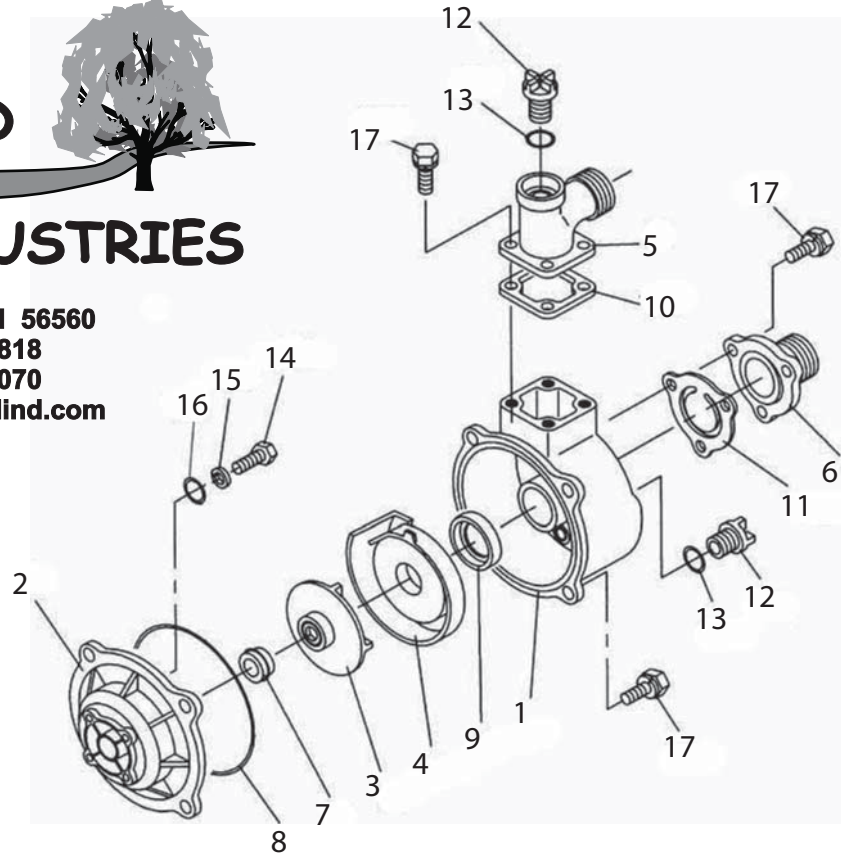

RIVER BEND

INDUSTRIES

Moorhead, MN 56560
 218-236-1818
 800-365-3070
www.riverbendind.com

2.5 HP

Ref. No.	Qty. Req'd.	Part No.	Description
1	1	ENGINE	PowerPro™ 2.5 hp
1	1	2545-0068	Casing
2	1	2545-0069	Casing Cover
3	1	2545-0070	Impeller
4	1	2545-0071	Inner Casing
5	1	2545-0072	Discharge Port
6	1	2545-0073	Inlet Port
7	1	2545-0074	Mechanical Seal
8	1	2545-0075	O-ring
9	1	2545-0076	O-ring
10	1	2545-0077	Gasket
11	1	2545-0078	Check Valve
12	2	2545-0079	Plug
13	2	2545-0080	O-ring
14	4	2545-0081	Bolt
15	4	2545-0082	Washer
16	4	2545-0083	O-ring
17	12	2545-0084	Bolt