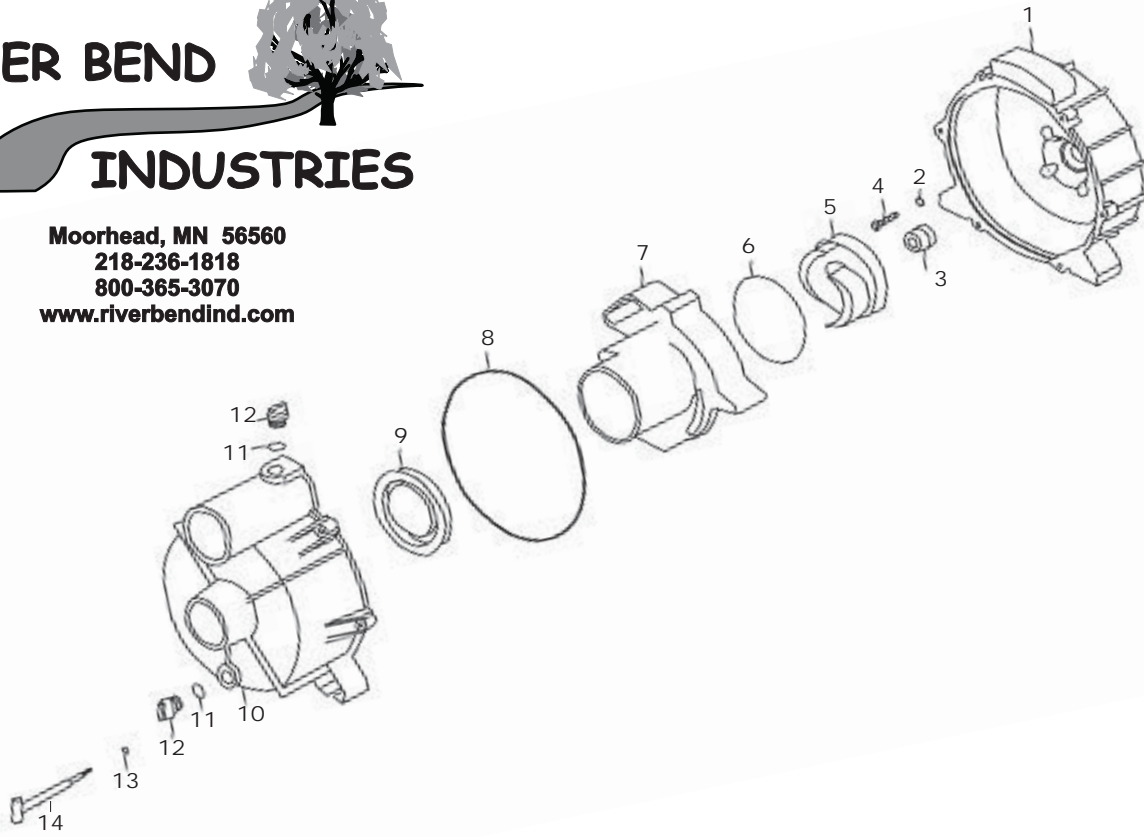

RIVER BEND

INDUSTRIES

Moorhead, MN 56560
218-236-1818
800-365-3070
www.riverbendind.com

Ref. No.	Qty. Req'd.	Part No.	Description
	1	ENGINE	PowerPro™ 6.5 hp
1	1	2545-0111	Casing Cover
2	4	2545-0112	O-ring
3	1	2120-0052	Mechanical Seal
4	4	2545-0113	Bolt
5	1	2545-0114	Impeller
6	1	2545-0115	O-ring
7	1	2545-0116	Inner Casing
8	1	2545-0117	O-ring
9	1	2545-0118	Check Valve
10	1	2545-0119	Casing
11	2	2545-0080	O-ring
12	2	2545-0079	Plug
13	6	2545-0120	O-ring
14	6	2545-0121	T-bolt