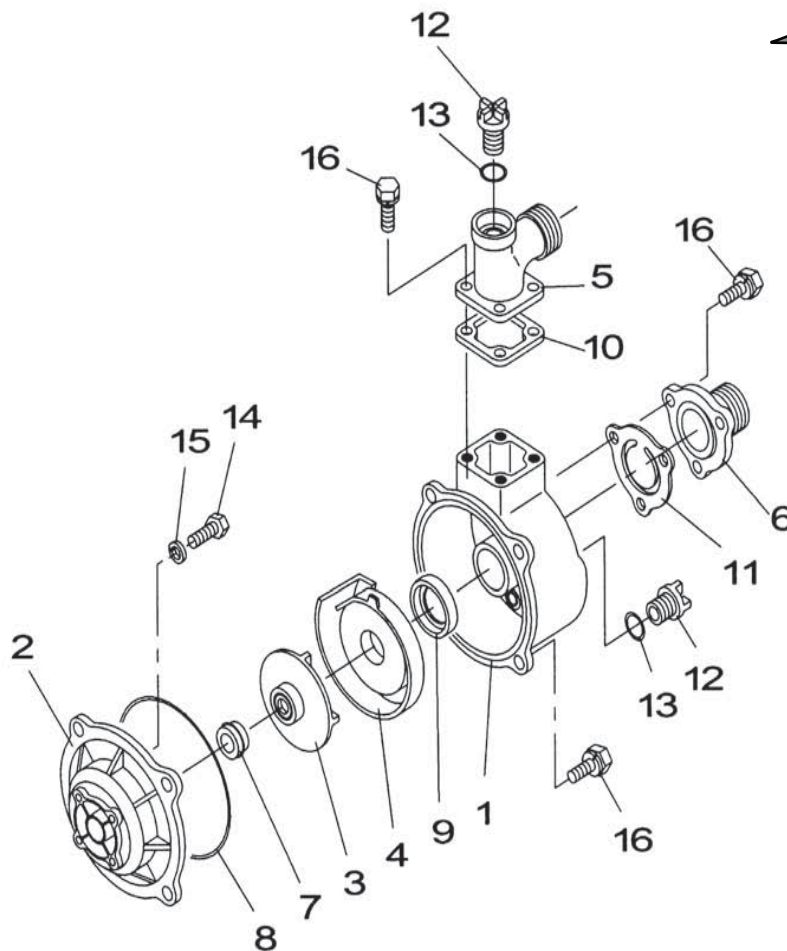

Moorhead, MN 56560
 218-236-1818
 800-365-3070
www.riverbendind.com

Parts List for Model 1542A-SP

Parts List for Model 1543A-SP

Ref. No.	Qty. Req'd.	Part No.	Description
1	1	ENGINE	PowerPro™ 5.5 hp
1	1	2545-0085	Casing
2	1	2545-0086	Casing Cover
3	1	2545-0087	Impeller
4	1	2545-0088	Inner Casing
5	1	2545-0089	Discharge Port
6	1	2545-0090	Inlet Port
7	1	2120-0050	Mechanical Seal
8	1	2545-0091	O-ring
9	1	2545-0092	O-ring
10	1	2545-0093	Gasket
11	1	2545-0094	Check Valve
12	2	2545-0079	Plug
13	2	2545-0080	O-ring
14	4	2545-0095	Bolt
15	4	2545-0096	Washer
16	12	2545-0097	Bolt

Ref. No.	Qty. Req'd.	Part No.	Description
1	1	ENGINE	PowerPro™ 6.5 hp
1	1	2545-0098	Casing
2	1	2545-0099	Casing Cover
3	1	2545-0100	Impeller
4	1	2545-0101	Inner Casing
5	1	2545-0102	Discharge Port
6	1	2545-0103	Inlet Port
7	1	2120-0051	Mechanical Seal
8	1	2545-0091	O-ring
9	1	2545-0092	O-ring
10	1	2545-0106	Gasket
11	1	2545-0107	Check Valve
12	2	2545-0079	Plug
13	2	2545-0080	O-ring
14	4	2545-0095	Bolt
15	4	2545-0096	Washer
16	12	2545-0097	Bolt

RIVER BEND

INDUSTRIES

Moorhead, MN 56560
 218-236-1818
 800-365-3070
www.riverbendind.com

Ref. No.	Qty. Req'd.	Part No.	Description
	1	ENGINE	PowerPro™ 6.5 hp
1	1	2545-0111	Casing Cover
2	4	2545-0112	O-ring
3	1	2120-0052	Mechanical Seal
4	4	2545-0113	Bolt
5	1	2545-0114	Impeller
6	1	2545-0115	O-ring
7	1	2545-0116	Inner Casing
8	1	2545-0117	O-ring
9	1	2545-0118	Check Valve
10	1	2545-0119	Casing
11	2	2545-0080	O-ring
12	2	2545-0079	Plug
13	6	2545-0120	O-ring
14	6	2545-0121	T-bolt