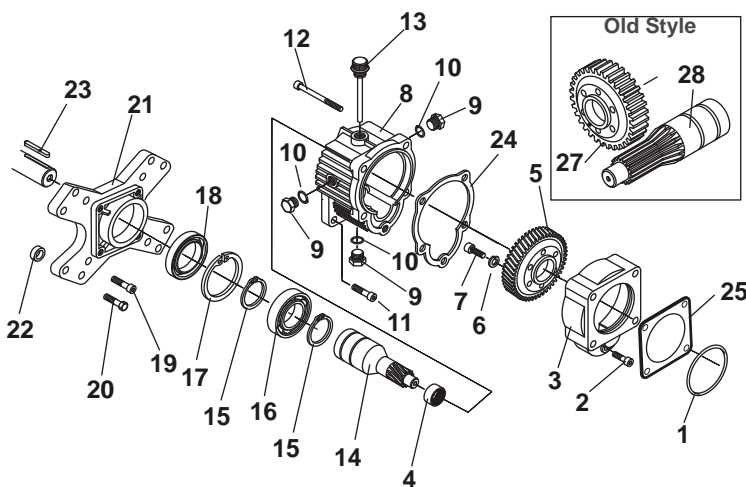

HYPRO® Gear Reductions

Moorhead, MN 56560
218-236-1818
800-365-3070
www.riverbendind.com

Gearbox 9910-KIT1640 for 3/4" Engine Shaft

Ref. No.	Description	Tightening Torque	
		In. Lbs.	Nm
2	Bolt	218.7	24.5
7	Bolt	171.4	19.6
9	Plug	171.4	19.6
11	Bolt	218.7	24.5
12	Bolt	218.7	24.5

11 Oz 80/90 Gear Oil

Ref. No.	Part Number	Description	Qty.
1	9910-620561	O-Ring	1
2	9910-180030	Bolt	1
3	9910-621000	Pump Adapter Flange	1
4	9910-620990	Bearing	1
5	9910-651620	Gear	1
6	9910-200231	Lock Washer	6
7	9910-620470	Bolt	3
8	9910-620960	Gearbox Body	1
9	2406-0023	Plug	2
10	9910-740290	O-Ring	2
11	9910-651000	Bolt, 5/16-24 x 1" Allen Head	4
12	9910-621010	Bolt	4
13	9910-1140370	Vent Plug	1
14	9910-621660	Pinion Gear	1
15	9910-320240	Retaining Ring (Ext.)	2
16	9910-961780	Bearing	1
17	9910-961790	Retaining Ring (Int.)	1
18	9910-961800	Seal	1
19	9910-881090	Key	1
20	9910-620950	Gasket	1
27	9910-620980	} No Longer Available. Order 5 & 14	
28	9910-620970		

Gearbox 9910-KIT1642 for 1" Engine Shaft

Ref. No.	Description	Tightening Torque	
		In. Lbs.	Nm
2	Bolt	218.7	24.5
7	Bolt	171.4	19.6
9	Plug	171.4	19.6
11	Bolt	218.7	24.5
12	Bolt	218.7	24.5
19	Bolt	218.7	24.5
20	Bolt	218.7	24.5