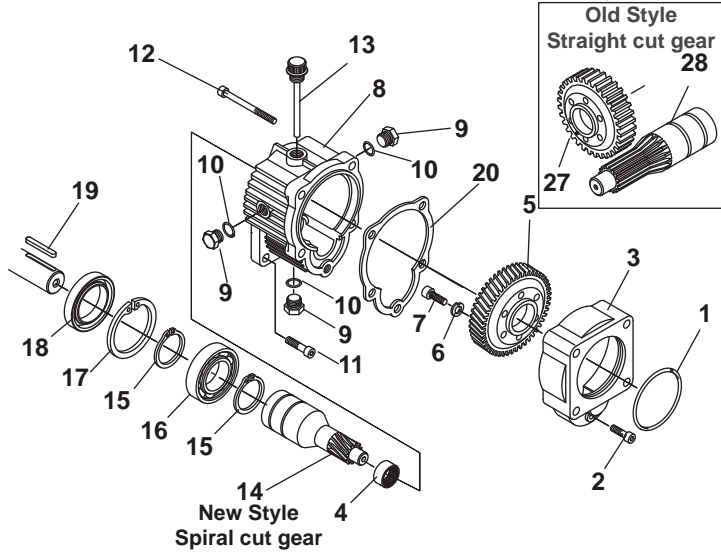

HYPRO® Gear Reductions

Moorhead, MN 56560
218-236-1818
800-365-3070
www.riverbendind.com

Gearbox 9910-KIT1640 for 3/4" Engine Shaft

Ref. No.	Description	Tightening Torque	
		In. Lbs.	Nm
2	Bolt	218.7	24.5
7	Bolt	171.4	19.6
9	Plug	171.4	19.6
11	Bolt	218.7	24.5
12	Bolt	218.7	24.5

11 Oz 80/90 Gear Oil

Ref. No.	Part Number	Description	Qty.
1	9910-620561	O-Ring	1
2	9910-180030	Bolt	1
3	9910-621000	Pump Adapter Flange	1
4	9910-620990	Bearing	1
5	9910-651620	Gear	1
6	9910-200231	Lock Washer	6
7	9910-620470	Bolt	3
8	9910-620960	Gearbox Body	1
9	2406-0023	Plug	2
10	9910-740290	O-Ring	2
11	9910-651000	Bolt, 5/16-24 x 1" Allen Head	4
12	9910-621010	Bolt	4
13	9910-1140370	Vent Plug	1
14	9910-621660	Pinion Gear	1
15	9910-320240	Retaining Ring (Ext.)	2
16	9910-961780	Bearing	1
17	9910-961790	Retaining Ring (Int.)	1
18	9910-961800	Seal	1
19	9910-881090	Key	1
20	9910-620950	Gasket	1
27	9910-620980	} No Longer Available. Order 5 & 14	
28	9910-620970		

Gearbox 9910-KIT1642 for 1" Engine Shaft

Ref. No.	Description	Tightening Torque	
		In. Lbs.	Nm
2	Bolt	218.7	24.5
7	Bolt	171.4	19.6
9	Plug	171.4	19.6
11	Bolt	218.7	24.5
12	Bolt	218.7	24.5
19	Bolt	218.7	24.5
20	Bolt	218.7	24.5