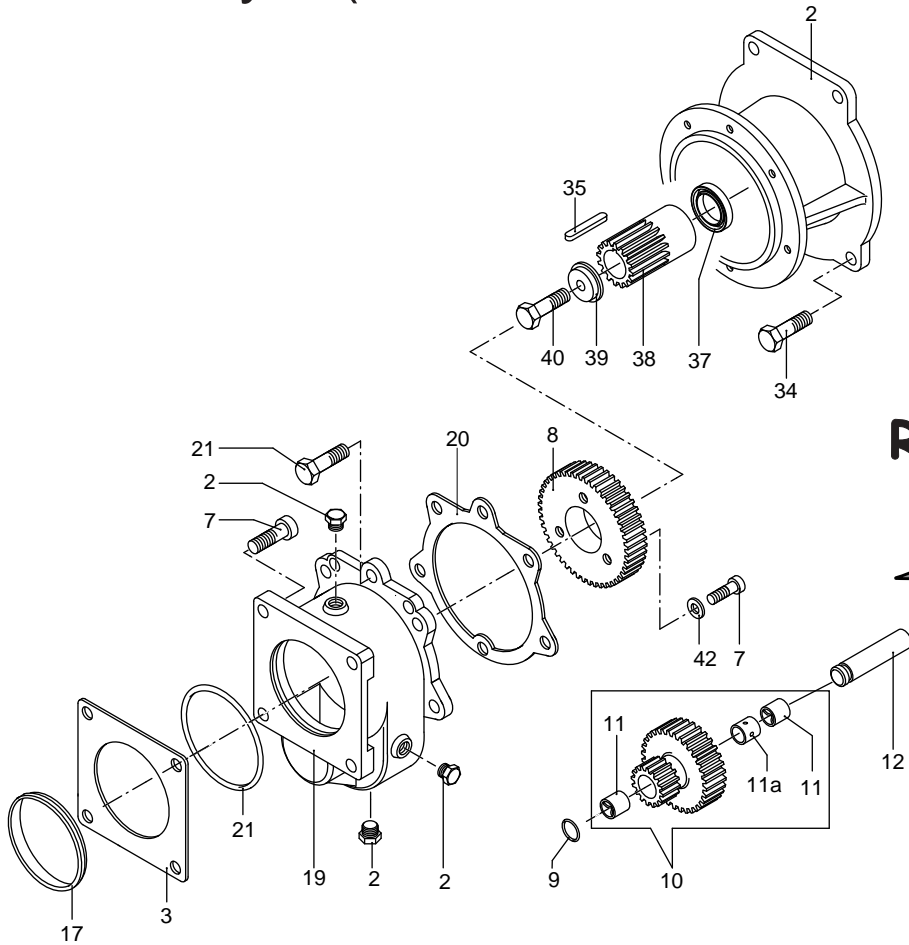

HYPRO® 9910-1644 Gear Reduction

Old Style (Aluminum Color, No Cooling Fins)

Moorhead, MN 56560
218-236-1818
800-365-3070
www.riverbendind.com

Ref. No.	Qty. Req'd	Part Number	Description
2	4	9910-620301	Plug
3	1	9910-650270	Gasket
5	4	9910-180140	Stud
7	3	9910-650700	Bolt
8	1	9910-620540	Driven Gear
9	1	9910-600180	O-Ring
10	1	9910-620510	Idler Gear
11	2	9910-620532	Driven Gear Bushing
11a	1	9910-620531	Spacer
12	1	9910-620500	Shaft
17	1	9910-650260	Support Ring
19	1	9910-620490	Gear Case
20	1	9910-620521	Gasket
21	5	9910-180370	Hex Head Bolt
34	4	9910-650610	Black Hex Head Bolt
35	1	9910-650600	Engine Shaft Key
36	1	9910-650570	Mounting Flange
37	1	9910-650490	Seal (Installed in Mounting Flange)
38	1	9910-650580	Driver Gear
39	1	9910-650590	Washer
40	1	9910-650620	N. F. Bolt (7/16" x 20 c3/4)
41	4	9910-180150	Nut
42	4	9910-650530	Lock Washer