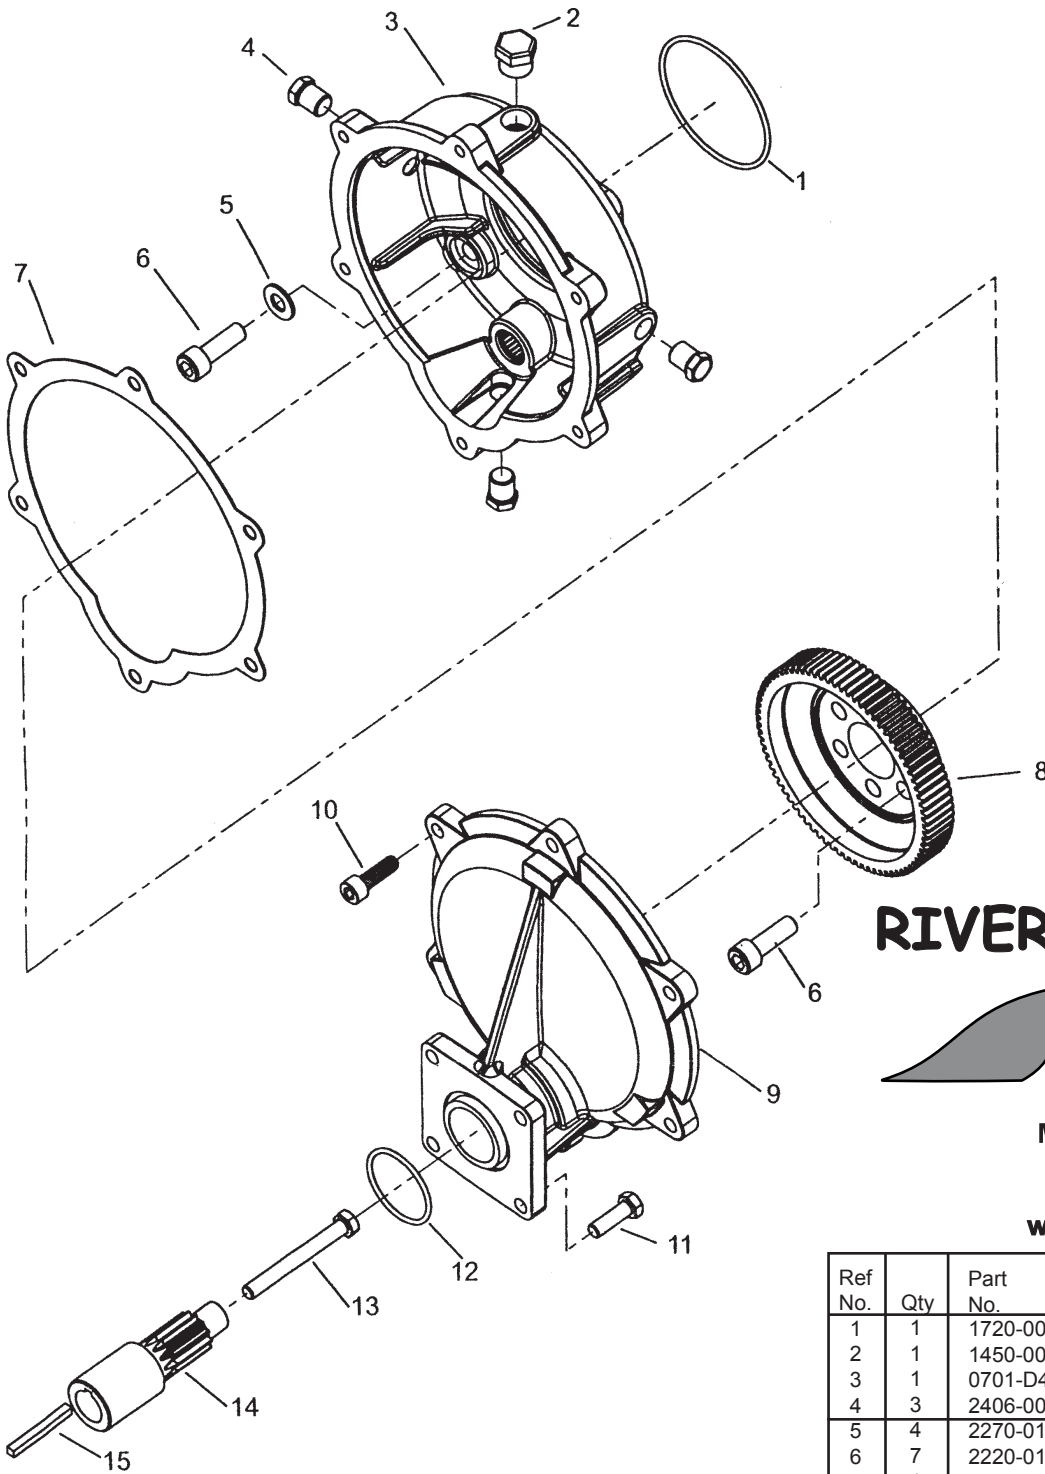

8000-0056 Gear Box

RIVER BEND

INDUSTRIES

Moorhead, MN 56560

218-236-1818

800-365-3070

www.riverbendind.com

Ref No.	Qty	Part No.	Description
1	1	1720-0086	O-Ring
2	1	1450-0020	Vent Breather Cap, 3/8" NPT
3	1	0701-D403A	Gear Box, Body Sub Assy.
4	3	2406-0019	Pipe Plug
5	4	2270-0117	Washer, M10
6	7	2220-0116	SH Cap Screw, M10x1.0x30mm
7	1	1710-0016	Cover Gasket
8	1	3900-0054D	Machined Gear
9	1	0700-D403A	Mounting Flange
10	6	2220-0118	SH Cap Screw, M8x1.25x25mm
11	4	2210-0077	Hex Head Cap Screw, 5/16"-24 x 1"
12	1	1720-0243	O-Ring
13	1	2210-0151	Hex Head Cap Screw, 5/16"-24 x 2-3/4"
14	1	3900-0055	Driver Gear
15	1	1610-0064	Key