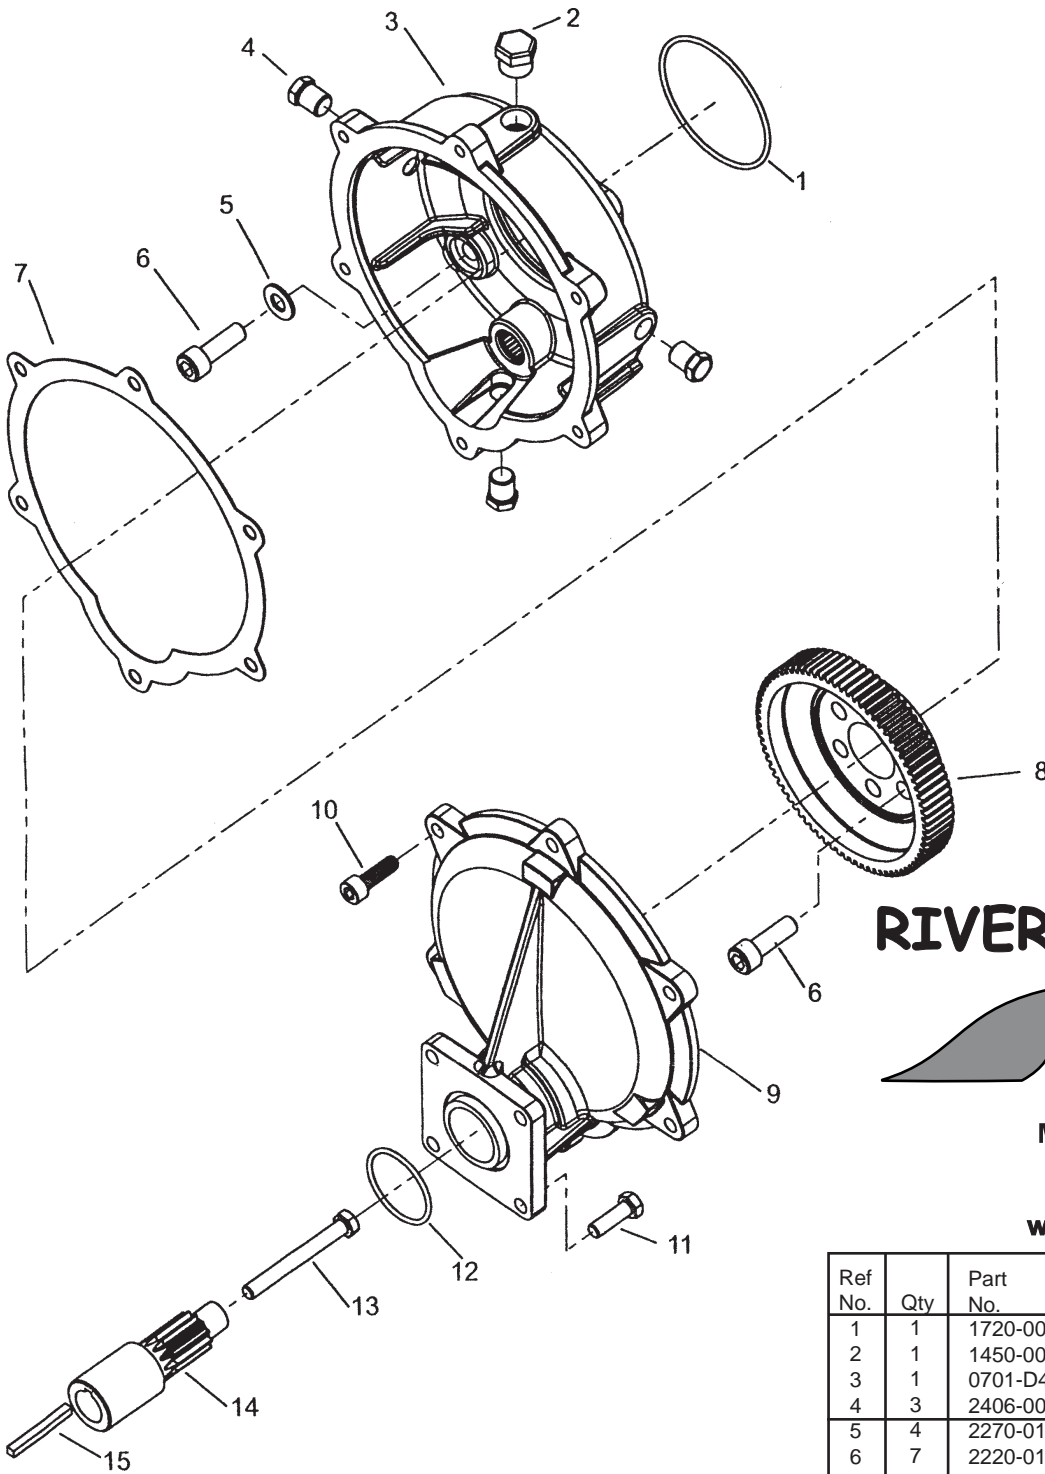

8000-0056 Gear Box

RIVER BEND

INDUSTRIES

Moorhead, MN 56560

218-236-1818

800-365-3070

www.riverbendind.com

Ref No.	Qty	Part No.	Description
1	1	1720-0086	O-Ring
2	1	1450-0020	Vent Breather Cap, 3/8" NPT
3	1	0701-D403A	Gear Box, Body Sub Assy.
4	3	2406-0019	Pipe Plug
5	4	2270-0117	Washer, M10
6	7	2220-0116	SH Cap Screw, M10x1.0x30mm
7	1	1710-0016	Cover Gasket
8	1	3900-0054D	Machined Gear
9	1	0700-D403A	Mounting Flange
10	6	2220-0118	SH Cap Screw, M8x1.25x25mm
11	4	2210-0077	Hex Head Cap Screw, 5/16"-24 x 1"
12	1	1720-0243	O-Ring
13	1	2210-0151	Hex Head Cap Screw, 5/16"-24 x 2-3/4"
14	1	3900-0055	Driver Gear
15	1	1610-0064	Key