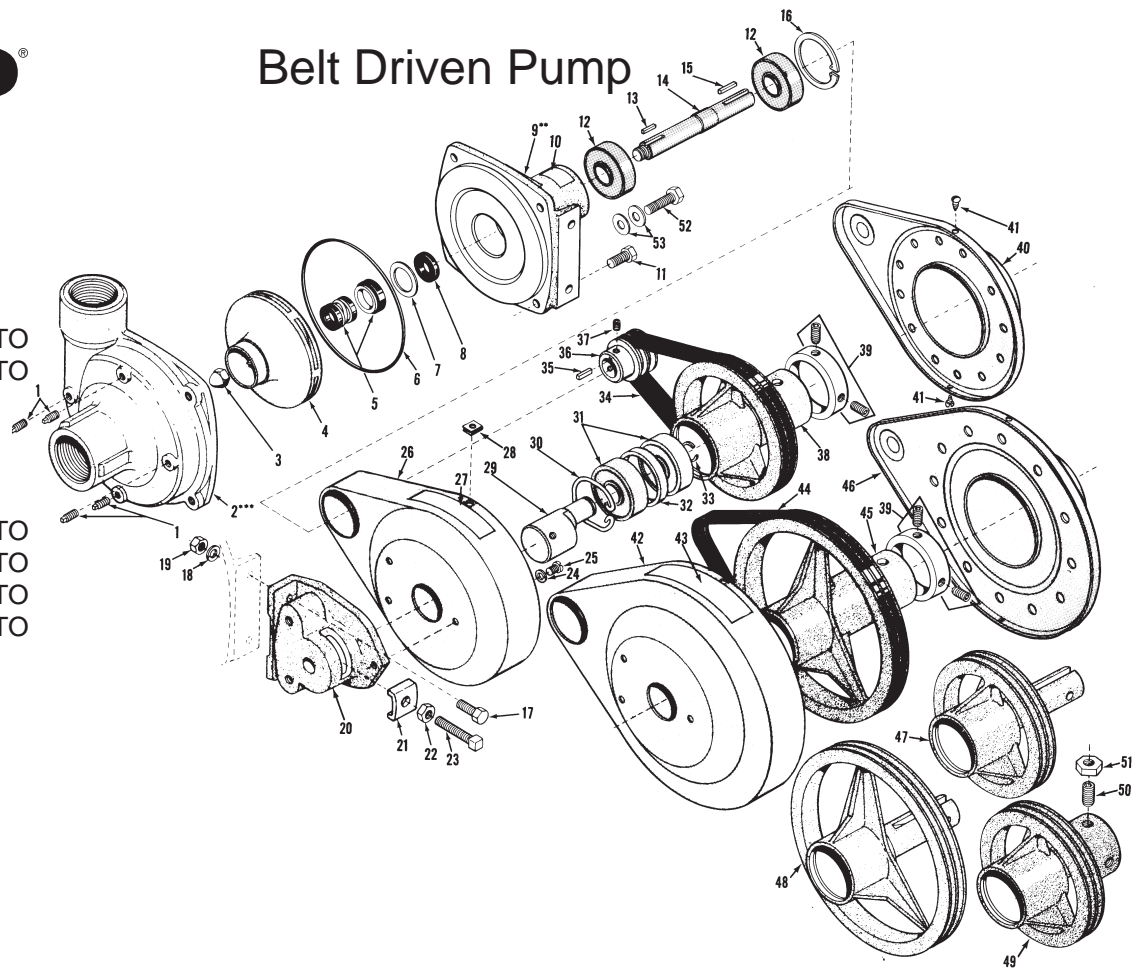

Belt Driven Pump

- 540 RPM
 9200C-BD6 1" Solid
 9202C-BD6 1" Solid
 9200C-BD9 1-3/8" Female PTO
 9202CBD9 1-3/8" Female PTO
- 1000 RPM
 9200CBD7 1" Solid
 9202CBD7 1" Solid
 9200C-BD10 1-3/8" Female PTO
 9202C-BD10 1-3/8" Female PTO
 9200C-BD8 1-3/4" Female PTO
 9202C-BD8 1-3/4" Female PTO

Ref. No.	Qty. Req'd.	Part No.	Description
1	4	2406-0009	Drain/Vent Plug
2	1	0150-9200C	Pump Casting 1-1/4 x 1
2	1	0150-9000C	Pump Casting 1-1/2 x 1-1/4"
3	1	2253-0002	Impeller Nut
4	1	0401-9100P	Impeller
5	1	2120-0009	Seal (Viton)
5	1	2120-0008	Seal (Buna-N) Optional
6	1	1720-0083	O-Ring
7	1	1830-0040	Seal Retainer
8	1	1410-0056	Slinger Ring
9	1	0750-9200C	Mounting Flange
10	1	0600-	Decal
11	4	2210-0020	Bolt
12	2	2000-0010	Ball Bearing
13	1	1610-0015	Key Pump Shaft
14	1	0501-9200	Shaft
15	1	1610-0004	Key
16	1	1820-0013	Internal Snap Ring
17	2	2210-0019	Bolt
18	2	2260-0003	Lock Washer
19	2	2250-0004	Nut
20	1	0701-9200D	Mounting Bracket
21	1	3210-0043	Adjusting Pate
22	1	2250-0001	Nut
23	1	2235-00007	Set Screw
24	3	2260-0001	Lockwasher
25	3	2200-0018	Capscrew
26	1	2840-0011	Shield for 1000 RPM Models