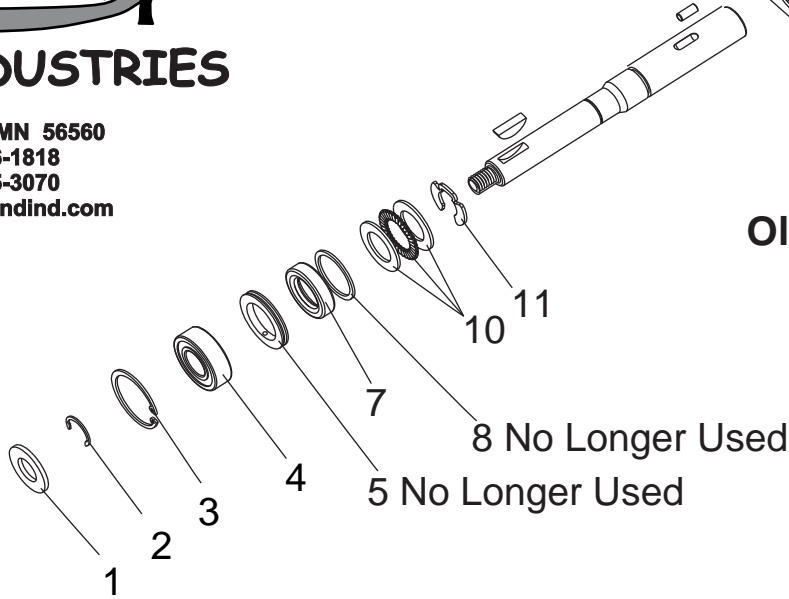

RIVER BEND

INDUSTRIES

Moorhead, MN 56560
 218-236-1818
 800-365-3070
 www.riverbendind.com

Old Style Motor and Seal

Old Style Motor With New Style Seal