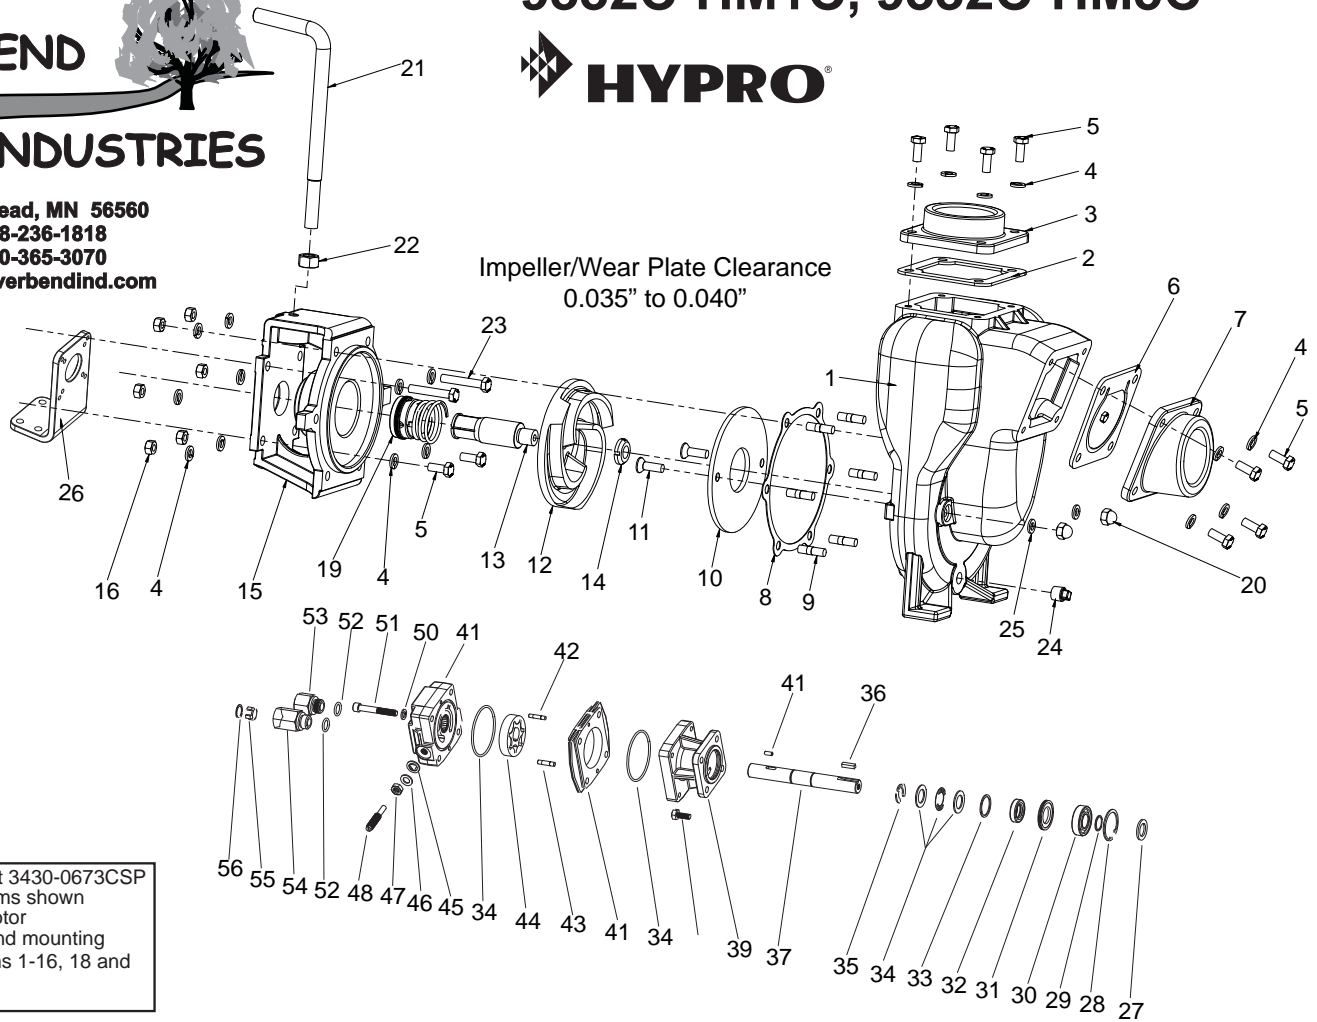

9332C-HM1C, 9332C-HM5C

Pump Head Kit 3430-0673CSP includes all items shown above, less motor components and mounting hardware (items 1-16, 18 and 19).

REF. NO	QTY.	PART NO.	DESCRIPTION	Ref. No.	Qty. Req.	Part No.	Description
1	1	0150-9032C	Self-Priming Chamber	30	1	2000-0017	Bearing
2	1	1700-0217	Discharge Flange Gasket (EPDM)	31	1	1410-0116	Spacer
3	1	2404-0362	Discharge Flange (2" NPT)	32	1	2104-0006	Hydraulic Motor Shaft Seal
4	18	2260-0051	Lockwasher	33	1	1410-0074	Seal Spacer
5	10	2210-0160	Cap Screw	34	1	2029-0014	Thrust Bearing Assembly
6	1	1700-0218	Flapper Valve Assembly (EPDM)	35	1	1810-0026	Snap Ring
7	1	2404-0363	Inlet Flange (2" NPT)	36	1	1610-0044	Key
8	1	1710-0017	Gasket	37	1	0525-2500	Shaft (HM1C and HM5C Models)
9	6	2205-0021	Stud	38	1	1610-0031	Key (HM1C and HM5C Models)
10	1	3210-0094	Wear Plate	38	1	1610-0031	Key (HM1C and HM5C Models)
11	2	2215-0004	Screw	39	1	0153-2500C	Motor Body (Includes Main Bearing)
12	1	0400-9032C	Impeller	40	2	1720-0110	O-Ring
13	1	0501-9032	Shaft Sleeve (3/4")	41	1	0700-2500C	Spacer (HM1C Model) 1/2" Wide
14	1	2250-0095	Impeller Nut	41	1	0704-2500C	Spacer (HM5C Model) 5/8" Wide
15	1	0750-9032C	Mounting Flange (Gas Engine)	42	1	1600-0044	Locating Pin (HM1C and HM5C)
16	8	2250-0094	Hex Nut	43	1	1600-0037	Locating Pin (HM1C and HM5C)
18	1	1420-0023	Shaft Sleeve Clamp	44	1	3900-0022	Gerotor (HM1C Model)
19	1	2120-0046	Mechanical Seal (FKM)	44	1	3900-0048	Gerotor (HM5C Model)
20	2	2253-0012	Acorn Nut 5/16-18 SS	45	1	1700-0047	Gasket
21	1	2801-0007	Handle	46	1	2270-0027	Washer
22	1	2250-0093	Hex Nut	47	1	2250-0038	Lock Nut
23	2	2210-0159	Cap Screw	48	1	3220-0029	Bypass Adjusting Screw
24	1	2406-0041	External Square Drain Plug (1/4" NPT)	49	1	0252-2500C	Motor End Plate (Includes Main Brng.)
25	2	1700-0021	Gasket	50	4	2270-0039	Washer
26	1	1510-0109	Motor Bracket	51	4	2220-0045	Cap Screw
27	1	1410-0083	Slinger Ring	52	2	1720-0108	O-Ring
28	1	1820-0039	Retaining Ring	53	1	3360-0021	Pressure Port Adapter
29	1	1810-0011	Snap Ring	54	1	3320-0049	Tank Port Adapter
				55	1	3260-0068	Poppet
				56	1	1820-0038	Retaining Ring