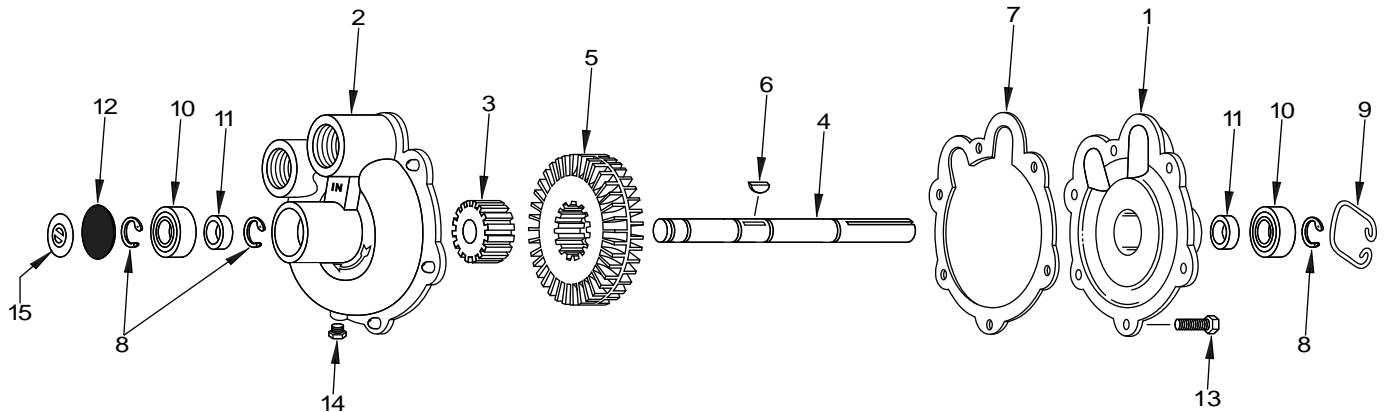

Moorhead, MN 56560
 218-236-1818
 800-365-3070
www.riverbendind.com

Seal and O-ring Repair Kit
 No. 3430-0347 consists of
 (2) Ref. 11 seals (Viton) and
 (1) Ref. 7 gasket.

Ref. No.	Qty. Req'd.	Part Number	Description
1	1	0150-9600C	Body
2	1	0250-9600C	Housing
3	1	1201-0015	Impeller Insert
4	1	0500-9600	Shaft, stainless steel, 15/16" diameter, 1/4" keyway
5	1	0400-9600P	Impeller, corrosion-resistant Valox®
6	1	1610-0045	Key - Woodruff

Ref. No.	Qty. Req'd.	Part Number	Description
7	1	1710-0015	Gasket
8	3	1810-0008	Retainer ring - external
9	1	1820-0025	Retainer ring - internal
10	2	2008-0001	Sealed ball bearing
11	2	2112-0003	Seal - Viton
12	1	2300-0020	Bearing cover
13	6	2210-0026	Screw, hex head
14	1	2406-0007	Pipe plug
15	1	6031-0299	Decal