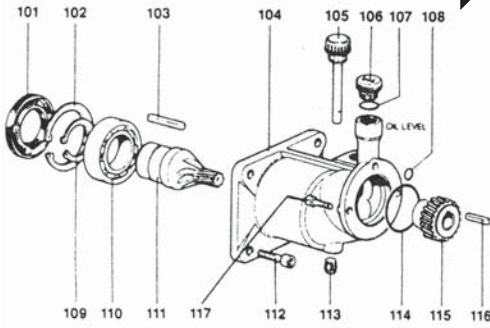

D12

RIVER BEND
INDUSTRIES

Moorhead, MN 56560
218-236-1818
800-365-3070
www.riverbendind.com

Diaphragm Kit 9910-KIT1882
Includes: #20, #23, #108
Valve Kit 9110-KIT1992
Includes: #39, #91,

Ref. No.	Qty. Req.	Part No.	Description	Ref. No.	Qty. Req.	Part No.	Description
1	1	9910-1200700	Valve Stem	43	1	9910-1200160	Spacer
2	1	9910-1080190	O-Ring	44	2	9910-1200130	Wrist Pin
3	1	9910-1200361	Adjustment Knob	45	2	9910-1200120	Piston
4	1	9910-395260	Snap Ring	46	2	9910-1200140	Connecting Rod
5	1	9910-1200371	Seat Retainer	47	1	9910-1200170	Shaft
6	5	9910-480440	O-Ring	48	1	9910-1200450	Key
7	1	9910-1200690	O-Ring	49	1	9910-1200180	Bearing
8	1	9910-1200380	Valve Seat	50	1	9910-1200150	Thrust Ring
9	1	9910-1200390	Regulator Stem	51	1	9910-1200200	Seal
10	1	9910-1200410	Seal	52	1	9910-1200351	Valve Disc
11	1	9910-1200420	Spring	53	1	9910-1200280	Air Valve/a-Ring Assy
12	1	9910-800540	Plug	55	1	9910-1200710	Snap Ring
13	2	9910-800531	Hose Barb 3/8"	90	1	9910-KIT1994	Regulator Assembly
14	2	9910-800520	Hose Barb Nut	91	2	9910-1209050	Valve Assy
15	1	9910-1200330	Hose Barb Nut	92	opt.	9910-801060	
16	1	9910-1200340	Hose Barb 1/2"	93	opt.	2641-0005	
17	1	9910-390080	O-Ring	94	1	9910-1200850	Adapter
18	2	9910-1200440	Bolt	99	1	9910-1200860	Hose Barb 1/2" Elbow
19	1	9910-1200400	Control Unit Body	100	1	9910-1200890	O-Ring
20	6	9910-880840	O-Ring	101	1	9910-881660	Seal
21	4	9910-180030	Bolt	102	1	9910-881670	Snap Ring
22	1	9910-1200230	Pulsation Dampener Cover	103	1	9910-881090	Key
23	1	9910-1200190	Pulation Dampener Diaphragm	104	1	9910-1201000	Body-Gearbox
24	1	9910-1200010	Body - D12	105	1	9910-880130	Dipstick
25	1	9910-800340	Hose Barb	106	1	9910-1200030	Plug
26	1	9910-550450	Hose Barb Nut	107	1	9910-394280	O-Ring
27	1	9910-390180	O-Ring	108	1	9910-880840	O-Ring
28	3	9910-1200220	Connecting Ring	109	1	9910-320242	Snap Ring
30	2	9910-1200110	Cylinder Sleeve	110	1	9910-881650	Bearing
31	2	9910-1200085	Diaphragm, Desmopan (std.)	111	1	9910-1201030	Pinion Gear 5/8" Hollow
31	2	991 0-1200080	Diaphragm, Buna-N (opt.)	112	4	9910-620440	Bolt
32	2	9910-1200300	Washer	113	1	9910-620301	Plug
33	2	9910-1200090	Bolt	114	1	9910-1200980	O-Ring
39	5	9910-394280	O-Ring	115	1	9910-1201010	Gear
40	2	9910-1200100	Head	116	1	9910-1200450	Key
41	8	9910-800410	Bolt	117	2	9910-780330	Bolt
42	1	9910-1200310	Bearing				