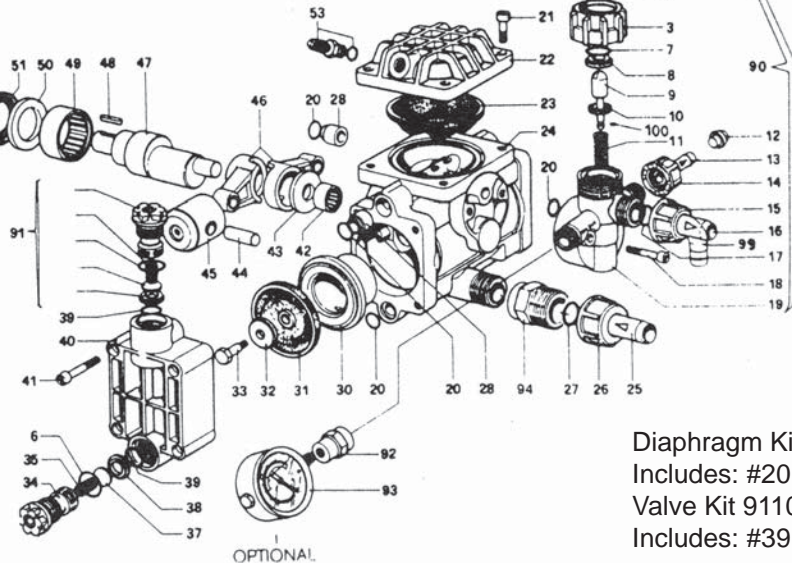

D12

RIVER BEND
INDUSTRIES

Moorhead, MN 56560
218-236-1818
800-365-3070
www.riverbendind.com

Diaphragm Kit 9910-KIT1882
Includes: #20, #23, #108
Valve Kit 9110-KIT1992
Includes: #39, #91,

Ref. No.	Qty. Req.	Part No.	Description	Ref. No.	Qty. Req.	Part No.	Description
1	1	9910-1200700	Valve Stem	43	1	9910-1200160	Spacer
2	1	9910-1080190	O-Ring	44	2	9910-1200130	Wrist Pin
3	1	9910-1200361	Adjustment Knob	45	2	9910-1200120	Piston
4	1	9910-395260	Snap Ring	46	2	9910-1200140	Connecting Rod
5	1	9910-1200371	Seat Retainer	47	1	9910-1200170	Shaft
6	5	9910-480440	O-Ring	48	1	9910-1200450	Key
7	1	9910-1200690	O-Ring	49	1	9910-1200180	Bearing
8	1	9910-1200380	Valve Seat	50	1	9910-1200150	Thrust Ring
9	1	9910-1200390	Regulator Stem	51	1	9910-1200200	Seal
10	1	9910-1200410	Seal	52	1	9910-1200351	Valve Disc
11	1	9910-1200420	Spring	53	1	9910-1200280	Air Valve/a-Ring Assy
12	1	9910-800540	Plug	55	1	9910-1200710	Snap Ring
13	2	9910-800531	Hose Barb 3/8"	90	1	9910-KIT1994	Regulator Assembly
14	2	9910-800520	Hose Barb Nut	91	2	9910-1209050	Valve Assy
15	1	9910-1200330	Hose Barb Nut	92	opt.	9910-801060	
16	1	9910-1200340	Hose Barb 1/2"	93	opt.	2641-0005	
17	1	9910-390080	O-Ring	94	1	9910-1200850	Adapter
18	2	9910-1200440	Bolt	99	1	9910-1200860	Hose Barb 1/2" Elbow
19	1	9910-1200400	Control Unit Body	100	1	9910-1200890	O-Ring
20	6	9910-880840	O-Ring	101	1	9910-881660	Seal
21	4	9910-180030	Bolt	102	1	9910-881670	Snap Ring
22	1	9910-1200230	Pulsation Dampener Cover	103	1	9910-881090	Key
23	1	9910-1200190	Pulation Dampener Diaphragm	104	1	9910-1201000	Body-Gearbox
24	1	9910-1200010	Body - D12	105	1	9910-880130	Dipstick
25	1	9910-800340	Hose Barb	106	1	9910-1200030	Plug
26	1	9910-550450	Hose Barb Nut	107	1	9910-394280	O-Ring
27	1	9910-390180	O-Ring	108	1	9910-880840	O-Ring
28	3	9910-1200220	Connecting Ring	109	1	9910-320242	Snap Ring
30	2	9910-1200110	Cylinder Sleeve	110	1	9910-881650	Bearing
31	2	9910-1200085	Diaphragm, Desmopan (std.)	111	1	9910-1201030	Pinion Gear 5/8" Hollow
31	2	991 0-1200080	Diaphragm, Buna-N (opt.)	112	4	9910-620440	Bolt
32	2	9910-1200300	Washer	113	1	9910-620301	Plug
33	2	9910-1200090	Bolt	114	1	9910-1200980	O-Ring
39	5	9910-394280	O-Ring	115	1	9910-1201010	Gear
40	2	9910-1200100	Head	116	1	9910-1200450	Key
41	8	9910-800410	Bolt	117	2	9910-780330	Bolt
42	1	9910-1200310	Bearing				