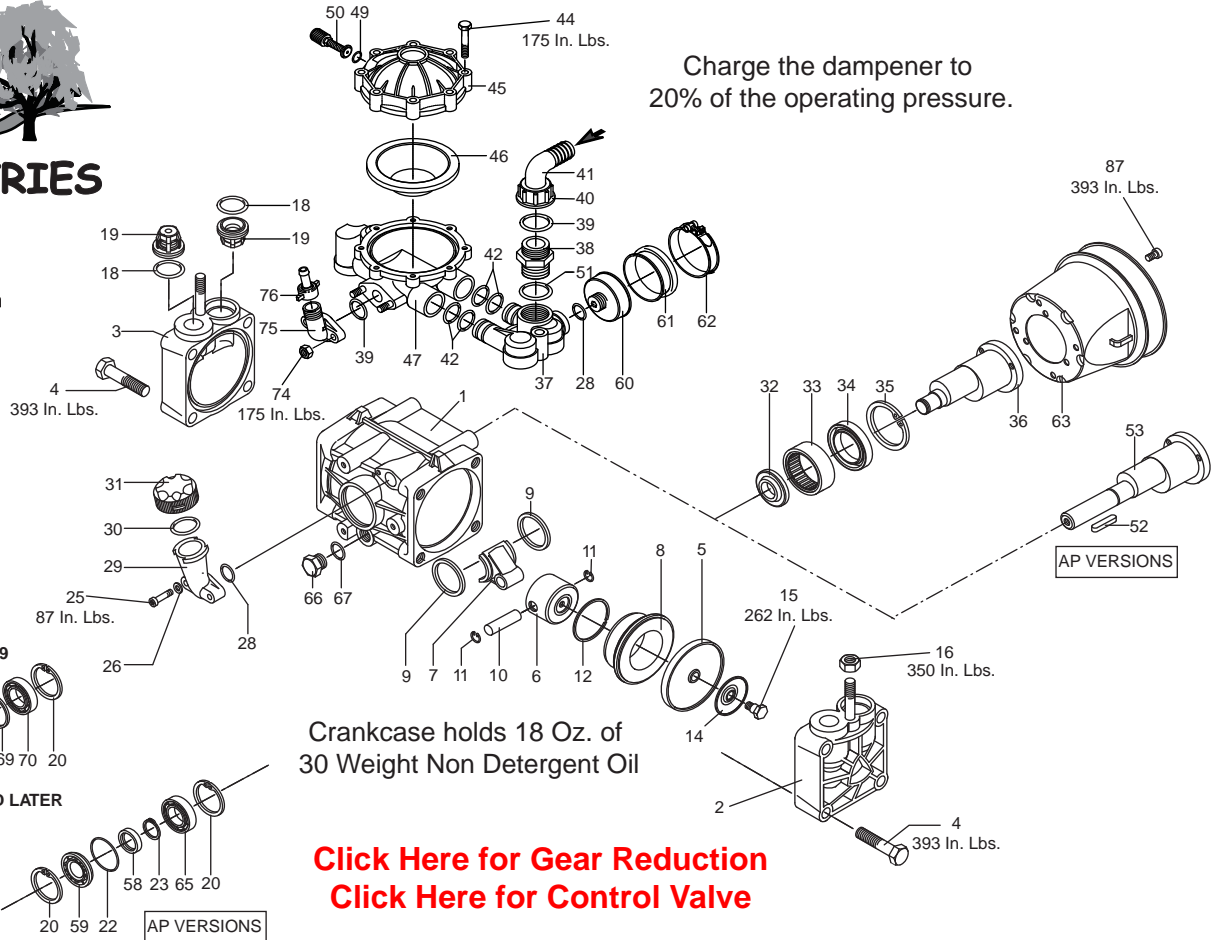

Moorhead, MN 56560
218-236-1818
800-365-3070
www.riverbendind.com

Ref. No.	Part Number	Description	Qty.
1	9910-629011	Pump Body w/bolts	1
2	9910-620101	Right Head Assembly (DX)	1
3	9910-620102	Left Head Assembly (SX)	1
4	9910-621430	Bolt 12 x 55	8
5	9910-620085	Diaphragm, Desmopan (Std.)	2
5	9910-620080	Diaphragm, Buna-N (Opt.)	2
6	9910-620120	Piston	2
7	9910-620140	Connecting Rod	2
8	9910-620110	Sleeve	2
9	9910-580470	Retainer Ring	2
10	9910-380300	Connecting Rod Pin	2
11	9910-380080	Ring Pin	4
12	9910-160230	Piston Ring	2
14	9910-1040180	Retaining Washer	2
15	9910-580360	Diaphragm Bolt	2
16	9910-180150	Nut	2
18	9910-620030	O-Ring	4
19	9910-1409050	Complete Valve Assembly	4
20	9910-111120	Retaining Ring	2
21	9910-620020	Cover	1
22	9910-620210	O-Ring	1
23	9910-620291	Retaining Ring	1
24	9910-620190	Bearing	1
25	9910-850850	M6 X 30 Bolt	2
26	9910-550331	Washer	2
28	9910-180101	O-Ring	2
29	9910-550030	Oil Sight Glass	1
30	9910-550040	O-Ring	1
31	9910-550056	Oil Sight Glass Cap	1
32	9910-620160	Spacer	1
33	9910-550060	Roller Bearing	1
34	9910-620130	Seal	1
35	9910-620330	Retaining Ring	1