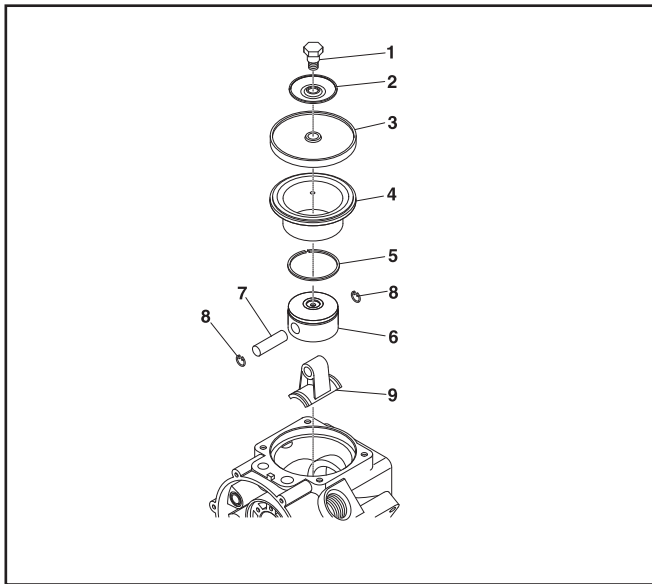

HYPRO® 9910-D503 & D503GRGI Diaphragm Pumps

NOTE: When ordering parts, give QUANTITY, PART NUMBER, DESCRIPTION, and COMPLETE MODEL NUMBER. Reference numbers are used ONLY to identify parts in the drawing and are NOT to be used as order numbers.