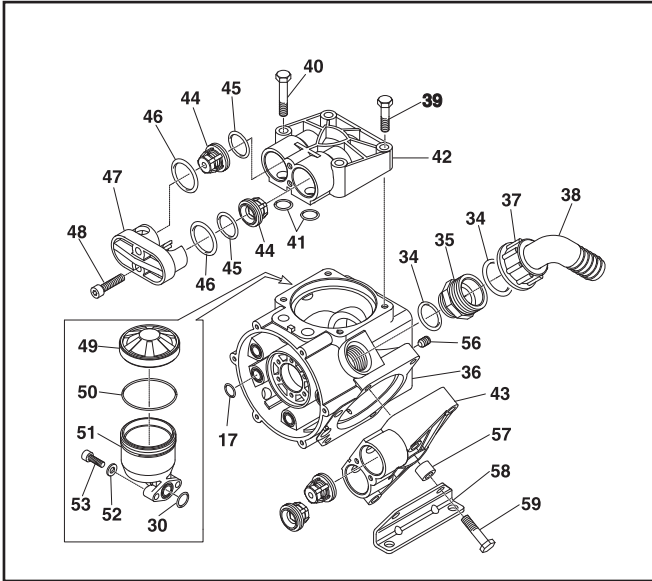

HYPRO® 9910-D503 & D503GRGI Diaphragm Pumps

NOTE: When ordering parts, give QUANTITY, PART NUMBER, DESCRIPTION, and COMPLETE MODEL NUMBER. Reference numbers are used ONLY to identify parts in the drawing and are NOT to be used as order numbers.