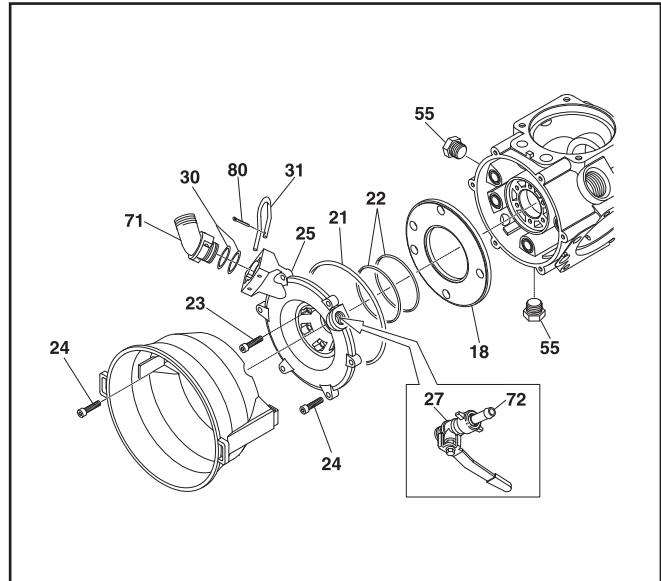

HYPRO® 9910-D503 & D503GRGI Diaphragm Pumps

NOTE: When ordering parts, give QUANTITY, PART NUMBER, DESCRIPTION, and COMPLETE MODEL NUMBER. Reference numbers are used ONLY to identify parts in the drawing and are NOT to be used as order numbers.