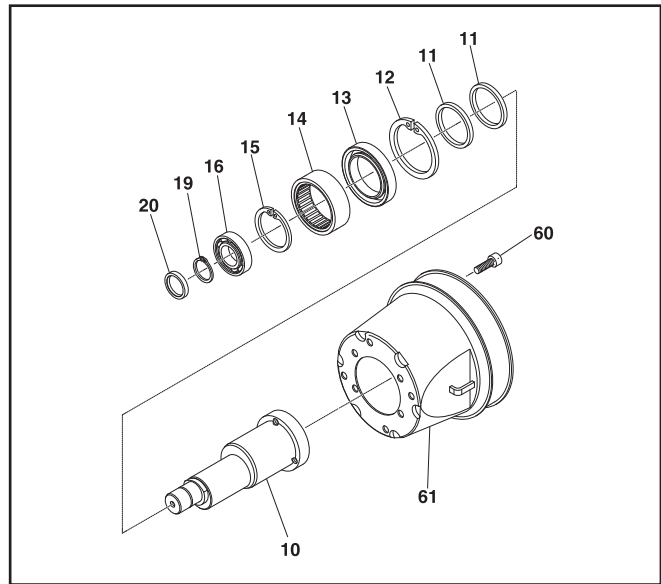

HYPRO® 9910-D503 & D503GRGI Diaphragm Pumps

NOTE: When ordering parts, give QUANTITY, PART NUMBER, DESCRIPTION, and COMPLETE MODEL NUMBER. Reference numbers are used ONLY to identify parts in the drawing and are NOT to be used as order numbers.