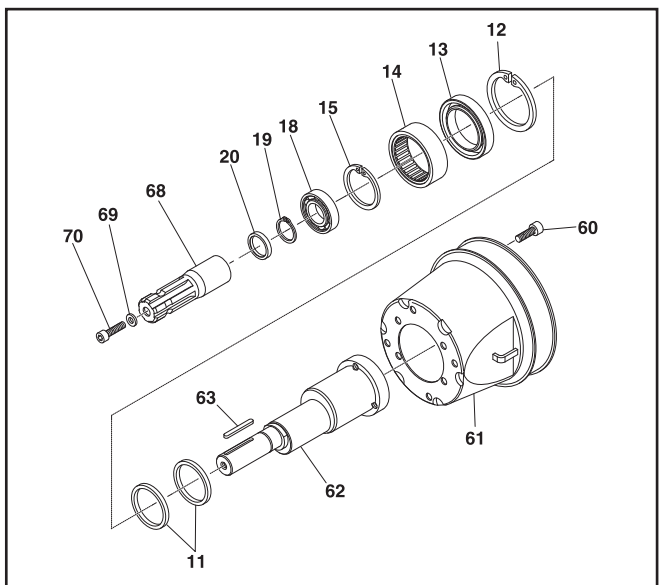

Moorhead, MN 56560
218-236-1818
800-365-3070
www.riverbendind.com

Hypro Model 9910-D503 & D503GRGI Diaphragm Pumps

Ref. No.	Part Number	Description	Qty.
1	9910-580360	Retaining Bolt	3
2	9910-1040180	Washer	3
3 ₁	9910-620085	Diaphragm, Desmopan (Std.)	3
3	9910-620080	Diaphragm, Buna-N (Opt.)	3
3	9910-62008T	Diaphragm, Buna-N with Teflon Coating (Opt.)	3
4	9910-1300110	Piston Sleeve	3
5	9910-160230	Seal Ring	3
6	9910-620120	Piston	3
7	9910-380300	Connecting Pin	3
8	9910-380080	Retaining Ring	3
9	9910-1300140	Connecting Rod 3	3
10	9910-1300170	Shaft	1
11	9910-1300120	Retaining Ring	2
12	9910-1300240	Retaining Ring	1
13	9910-1300220	Seal	1
14	9910-1300210	Bearing	1
15	9910-1260790	Retaining Ring	1
16	9910-180400	Bearing	1
17 ₃	9910-740290	O-Ring	5
18	9919-1300020	Manifold Plate	1
19	9910-1260770	Retaining Ring	1
20	9910-1300230	Seal	1
21 ₃	9910-1300270	O-Ring	1
22 ₃	9910-640030	O-Ring	2
23	9910-880280	Bolt	6
24	9910-1040370	Bolt	6
25	9910-1300030	Outlet Manifold	1
26	9910-1040330	Shield (Optional)	1
27	9910-130491	Ball Valve 3/8" Hose Barb Assy.	1
30 ₃	9910-390180	O-Ring	2
31	9910-1040690	Clip	2
34 ₃	9910-390290	O-Ring	2