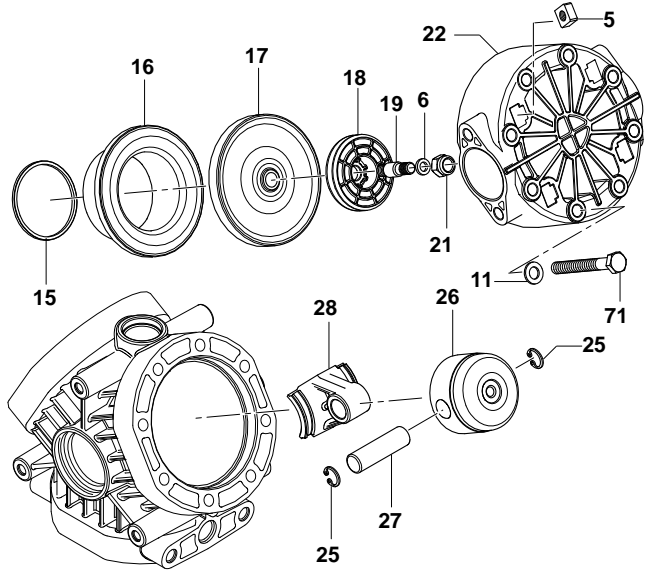

9910-DP423

9910-DP423GRGI

Models 9910-DP423 and 9910-DP423GRGI

Ref. No.	Part Number	Description	Qty.
1	9910-3120410	Suction Manifold	1
2	See O-ring Kits	O-ring	5
3	9910-3120050	Manifold Section	5
4	9910-3120060	Manifold Section	4
5	9910-3120510	Nut	12
6	9910-380245	Washer	39
7	9910-3120250	Bolt	12
8	See Valve Kits	Gasket	6
9	See Valve Kits	Valve	6
10	9910-621782	Bolt	6
11	9910-390315	Washer	6
12	9910-3040160	Elbow	1
13	9910-750670	Ring Nut	1
14	See O-ring Kits	O-ring	1
15	9910-3120130	Piston Ring	3
16	9910-3120090	Sleeve	3
17	See Diaphragm Kits	Diaphragm	3
18	9910-3120120	Plate	3
19	9910-3120100	Diaphragm Stud	3
20	9910-1460490	Circlip	2
21	9910-3120110	Nut	3
22	9910-3120020	Head	3
25	9910-1880450	Circlip	6
26	9910-3120070	Piston	3
27	9910-380300	Pin	3
28	9910-3120180	Connecting Rod	3
29	9910-3120640	Shaft Seal	1
30	9910-380230	Bearing	1
31	9910-1300120	Retainer Ring	2
32	9910-3120170	Shaft	1
33	9910-961780	Bearing	1
34	9910-3120160	Shaft Seal	1
35	9910-961790	Circlip	1
36	See O-ring Kits	O-ring	3
37	9910-3120690	Drain Plug	2
38	9910-3120051	Manifold Section	1
39	See O-ring Kits	O-ring	4
40	9910-3120420	Threaded Adapter	1

Ref. No.	Part Number	Description	Qty.
41	9910-1880340	Pressure Gauge	1
42	9910-110131	Hose Barb	1
43	9910-130491	Left Ball Valve	1
44	9910-3120421	Threaded Adapter	1
45	9910-550460	Elbow	1
46	See O-ring Kits	O-ring	1
47	9910-550450	Ring Nut	1
48	9910-1880220	Adjustment Knob	1
49	9910-3120370	Spring	1
50	9910-1880210	Relief Lever	1
51	See O-ring Kits	O-ring	1
52	9910-3120280	Body	1
53	See O-ring Kits	O-ring	1
54	See O-ring Kits	O-ring	1
55	9910-1880240	Pin	1
56	9910-3120290	Piston	1
57	See O-ring Kits	O-ring	1
58	9910-3120300	Piston	1
59	9910-3120310	Seat	1
60	9910-3120320	Retaining Clip	1
61	9910-620342	Bolt	4
62	9910-3120140	Base	2
63	9910-880530	Plug	1
64	9910-3120010	Pump Body	1
65	9910-3120240	Oil Tank	1
66	See O-ring Kits	O-ring	1
67	9910-1040320	Cap	1
68	9910-3120330	Discharge Manifold (GRGI model)	1
68	9910-3120380	Discharge Manifold (non-GRGI model)	1
69	9910-392580	Retaining Clip	2
70	9910-2280950	Key	1
71	9910-3120270	Bolt	24
72	See O-ring Kits	O-ring	2
73	9910-3120610	Threaded Adapter	1
74	9910-3120440	Ring Nut	1
75	See O-ring Kits	O-ring	1
76	9910-3120460	Elbow	1

Ref. No.	Description	Tightening Torque	
		In. Lbs.	Nm
7	Bolt	89	10
10	Bolt	89	10
21	Nut	221	25
61	Bolt	265	30
63	Plug	177	20
71	Bolt	89	10

9910-KIT42599	
Diaphragm Kit	
Buna	
9910-KIT42600	
Diaphragm Kit	
Desmopan	
9910-KIT42601	
Diaphragm Kit	
Viton	
Ref. No.	Qty.
17	3

9910-KIT42604	
Valve Kit	
Buna	
9910-KIT42605	
Valve Kit	
Viton	
Ref. No.	Qty.
8	6
9	6

9910-KIT42602	
O-Ring Kit	
Buna	
9910-KIT42603	
O-Ring Kit	
Viton	
Ref. No.	Qty.
2	25
8	6
14	1
36	3
39	4
46	1
51	1
53	1
54	1
57	1
66	1
72	2
75	1