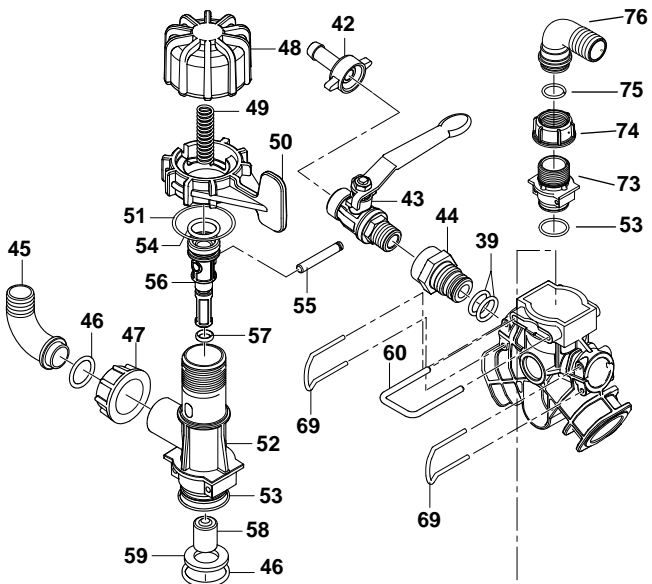

9910-DP423

9910-DP423GRGI

Models 9910-DP423 and 9910-DP423GRGI

Ref. No.	Part Number	Description	Qty.
1	9910-3120410	Suction Manifold	1
2	See O-ring Kits	O-ring	5
3	9910-3120050	Manifold Section	5
4	9910-3120060	Manifold Section	4
5	9910-3120510	Nut	12
6	9910-380245	Washer	39
7	9910-3120250	Bolt	12
8	See Valve Kits	Gasket	6
9	See Valve Kits	Valve	6
10	9910-621782	Bolt	6
11	9910-390315	Washer	6
12	9910-3040160	Elbow	1
13	9910-750670	Ring Nut	1
14	See O-ring Kits	O-ring	1
15	9910-3120130	Piston Ring	3
16	9910-3120090	Sleeve	3
17	See Diaphragm Kits	Diaphragm	3
18	9910-3120120	Plate	3
19	9910-3120100	Diaphragm Stud	3
20	9910-1460490	Circlip	2
21	9910-3120110	Nut	3
22	9910-3120020	Head	3
25	9910-1880450	Circlip	6
26	9910-3120070	Piston	3
27	9910-380300	Pin	3
28	9910-3120180	Connecting Rod	3
29	9910-3120640	Shaft Seal	1
30	9910-380230	Bearing	1
31	9910-1300120	Retainer Ring	2
32	9910-3120170	Shaft	1
33	9910-961780	Bearing	1
34	9910-3120160	Shaft Seal	1
35	9910-961790	Circlip	1
36	See O-ring Kits	O-ring	3
37	9910-3120690	Drain Plug	2
38	9910-3120051	Manifold Section	1
39	See O-ring Kits	O-ring	4
40	9910-3120420	Threaded Adapter	1

Ref. No.	Part Number	Description	Qty.
41	9910-1880340	Pressure Gauge	1
42	9910-110131	Hose Barb	1
43	9910-130491	Left Ball Valve	1
44	9910-3120421	Threaded Adapter	1
45	9910-550460	Elbow	1
46	See O-ring Kits	O-ring	1
47	9910-550450	Ring Nut	1
48	9910-1880220	Adjustment Knob	1
49	9910-3120370	Spring	1
50	9910-1880210	Relief Lever	1
51	See O-ring Kits	O-ring	1
52	9910-3120280	Body	1
53	See O-ring Kits	O-ring	1
54	See O-ring Kits	O-ring	1
55	9910-1880240	Pin	1
56	9910-3120290	Piston	1
57	See O-ring Kits	O-ring	1
58	9910-3120300	Piston	1
59	9910-3120310	Seat	1
60	9910-3120320	Retaining Clip	1
61	9910-620342	Bolt	4
62	9910-3120140	Base	2
63	9910-880530	Plug	1
64	9910-3120010	Pump Body	1
65	9910-3120240	Oil Tank	1
66	See O-ring Kits	O-ring	1
67	9910-1040320	Cap	1
68	9910-3120330	Discharge Manifold (GRGI model)	1
68	9910-3120380	Discharge Manifold (non-GRGI model)	1
69	9910-392580	Retaining Clip	2
70	9910-2280950	Key	1
71	9910-3120270	Bolt	24
72	See O-ring Kits	O-ring	2
73	9910-3120610	Threaded Adapter	1
74	9910-3120440	Ring Nut	1
75	See O-ring Kits	O-ring	1
76	9910-3120460	Elbow	1

Ref. No.	Description	Tightening Torque	
		In. Lbs.	Nm
7	Bolt	89	10
10	Bolt	89	10
21	Nut	221	25
61	Bolt	265	30
63	Plug	177	20
71	Bolt	89	10

9910-KIT42599	
Diaphragm Kit	
Buna	
9910-KIT42600	
Diaphragm Kit	
Desmopan	
9910-KIT42601	
Diaphragm Kit	
Viton	
Ref. No.	Qty.
17	3

9910-KIT42604	
Valve Kit	
Buna	
9910-KIT42605	
Valve Kit	
Viton	
Ref. No.	Qty.
8	6
9	6

9910-KIT42602	
O-Ring Kit	
Buna	
9910-KIT42603	
O-Ring Kit	
Viton	
Ref. No.	Qty.
2	25
8	6
14	1
36	3
39	4
46	1
51	1
53	1
54	1
57	1
66	1
72	2
75	1