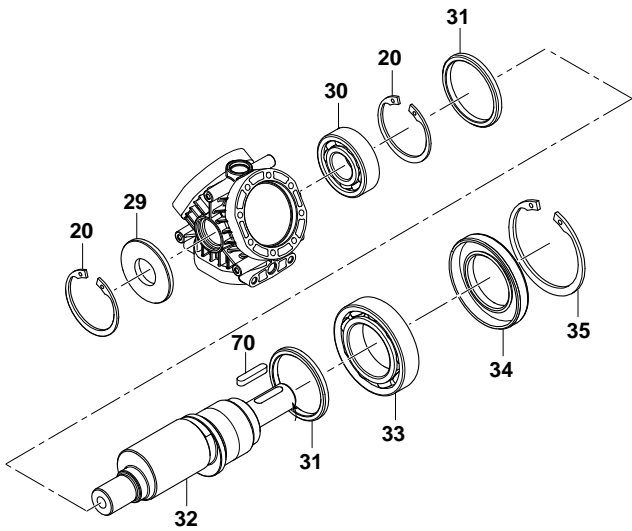

9910-DP423

9910-DP423GRGI

Models 9910-DP423 and 9910-DP423GRGI

Ref. No.	Part Number	Description	Qty.
1	9910-3120410	Suction Manifold	1
2	See O-ring Kits	O-ring	5
3	9910-3120050	Manifold Section	5
4	9910-3120060	Manifold Section	4
5	9910-3120510	Nut	12
6	9910-380245	Washer	39
7	9910-3120250	Bolt	12
8	See Valve Kits	Gasket	6
9	See Valve Kits	Valve	6
10	9910-621782	Bolt	6
11	9910-390315	Washer	6
12	9910-3040160	Elbow	1
13	9910-750670	Ring Nut	1
14	See O-ring Kits	O-ring	1
15	9910-3120130	Piston Ring	3
16	9910-3120090	Sleeve	3
17	See Diaphragm Kits	Diaphragm	3
18	9910-3120120	Plate	3
19	9910-3120100	Diaphragm Stud	3
20	9910-1460490	Circlip	2
21	9910-3120110	Nut	3
22	9910-3120020	Head	3
25	9910-1880450	Circlip	6
26	9910-3120070	Piston	3
27	9910-380300	Pin	3
28	9910-3120180	Connecting Rod	3
29	9910-3120640	Shaft Seal	1
30	9910-380230	Bearing	1
31	9910-1300120	Retainer Ring	2
32	9910-3120170	Shaft	1
33	9910-961780	Bearing	1
34	9910-3120160	Shaft Seal	1
35	9910-961790	Circlip	1
36	See O-ring Kits	O-ring	3
37	9910-3120690	Drain Plug	2
38	9910-3120051	Manifold Section	1
39	See O-ring Kits	O-ring	4
40	9910-3120420	Threaded Adapter	1

Ref. No.	Part Number	Description	Qty.
41	9910-1880340	Pressure Gauge	1
42	9910-110131	Hose Barb	1
43	9910-130491	Left Ball Valve	1
44	9910-3120421	Threaded Adapter	1
45	9910-550460	Elbow	1
46	See O-ring Kits	O-ring	1
47	9910-550450	Ring Nut	1
48	9910-1880220	Adjustment Knob	1
49	9910-3120370	Spring	1
50	9910-1880210	Relief Lever	1
51	See O-ring Kits	O-ring	1
52	9910-3120280	Body	1
53	See O-ring Kits	O-ring	1
54	See O-ring Kits	O-ring	1
55	9910-1880240	Pin	1
56	9910-3120290	Piston	1
57	See O-ring Kits	O-ring	1
58	9910-3120300	Piston	1
59	9910-3120310	Seat	1
60	9910-3120320	Retaining Clip	1
61	9910-620342	Bolt	4
62	9910-3120140	Base	2
63	9910-880530	Plug	1
64	9910-3120010	Pump Body	1
65	9910-3120240	Oil Tank	1
66	See O-ring Kits	O-ring	1
67	9910-1040320	Cap	1
68	9910-3120330	Discharge Manifold (GRGI model)	1
68	9910-3120380	Discharge Manifold (non-GRGI model)	1
69	9910-392580	Retaining Clip	2
70	9910-2280950	Key	1
71	9910-3120270	Bolt	24
72	See O-ring Kits	O-ring	2
73	9910-3120610	Threaded Adapter	1
74	9910-3120440	Ring Nut	1
75	See O-ring Kits	O-ring	1
76	9910-3120460	Elbow	1

Ref. No.	Description	Tightening Torque	
		In. Lbs.	Nm
7	Bolt	89	10
10	Bolt	89	10
21	Nut	221	25
61	Bolt	265	30
63	Plug	177	20
71	Bolt	89	10

9910-KIT42599	
Diaphragm Kit	
Buna	
9910-KIT42600	
Diaphragm Kit	
Desmopan	
9910-KIT42601	
Diaphragm Kit	
Viton	
Ref. No.	Qty.
17	3

9910-KIT42604	
Valve Kit	
Buna	
9910-KIT42605	
Valve Kit	
Viton	
Ref. No.	Qty.
8	6
9	6

9910-KIT42602	
O-Ring Kit	
Buna	
9910-KIT42603	
O-Ring Kit	
Viton	
Ref. No.	Qty.
2	25
8	6
14	1
36	3
39	4
46	1
51	1
53	1
54	1
57	1
66	1
72	2
75	1