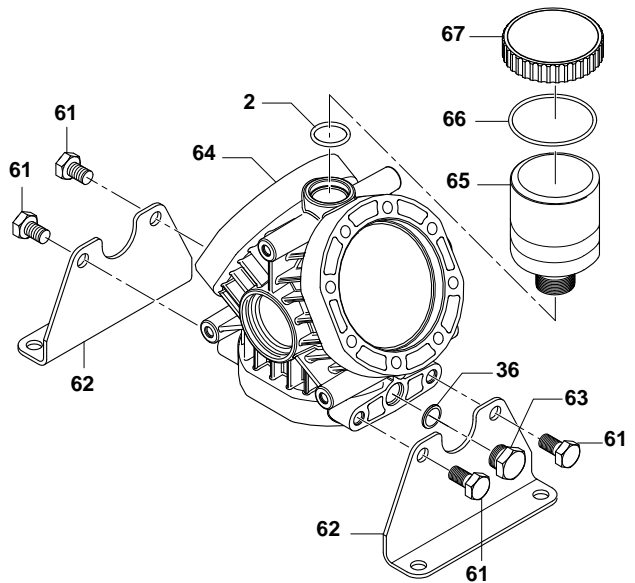

9910-DP423

9910-DP423GRGI

Models 9910-DP423 and 9910-DP423GRGI

Ref. No.	Part Number	Description	Qty.
1	9910-3120410	Suction Manifold	1
2	See O-ring Kits	O-ring	5
3	9910-3120050	Manifold Section	5
4	9910-3120060	Manifold Section	4
5	9910-3120510	Nut	12
6	9910-380245	Washer	39
7	9910-3120250	Bolt	12
8	See Valve Kits	Gasket	6
9	See Valve Kits	Valve	6
10	9910-621782	Bolt	6
11	9910-390315	Washer	6
12	9910-3040160	Elbow	1
13	9910-750670	Ring Nut	1
14	See O-ring Kits	O-ring	1
15	9910-3120130	Piston Ring	3
16	9910-3120090	Sleeve	3
17	See Diaphragm Kits	Diaphragm	3
18	9910-3120120	Plate	3
19	9910-3120100	Diaphragm Stud	3
20	9910-1460490	Circlip	2
21	9910-3120110	Nut	3
22	9910-3120020	Head	3
25	9910-1880450	Circlip	6
26	9910-3120070	Piston	3
27	9910-380300	Pin	3
28	9910-3120180	Connecting Rod	3
29	9910-3120640	Shaft Seal	1
30	9910-380230	Bearing	1
31	9910-1300120	Retainer Ring	2
32	9910-3120170	Shaft	1
33	9910-961780	Bearing	1
34	9910-3120160	Shaft Seal	1
35	9910-961790	Circlip	1
36	See O-ring Kits	O-ring	3
37	9910-3120690	Drain Plug	2
38	9910-3120051	Manifold Section	1
39	See O-ring Kits	O-ring	4
40	9910-3120420	Threaded Adapter	1

Ref. No.	Part Number	Description	Qty.
41	9910-1880340	Pressure Gauge	1
42	9910-110131	Hose Barb	1
43	9910-130491	Left Ball Valve	1
44	9910-3120421	Threaded Adapter	1
45	9910-550460	Elbow	1
46	See O-ring Kits	O-ring	1
47	9910-550450	Ring Nut	1
48	9910-1880220	Adjustment Knob	1
49	9910-3120370	Spring	1
50	9910-1880210	Relief Lever	1
51	See O-ring Kits	O-ring	1
52	9910-3120280	Body	1
53	See O-ring Kits	O-ring	1
54	See O-ring Kits	O-ring	1
55	9910-1880240	Pin	1
56	9910-3120290	Piston	1
57	See O-ring Kits	O-ring	1
58	9910-3120300	Piston	1
59	9910-3120310	Seat	1
60	9910-3120320	Retaining Clip	1
61	9910-620342	Bolt	4
62	9910-3120140	Base	2
63	9910-880530	Plug	1
64	9910-3120010	Pump Body	1
65	9910-3120240	Oil Tank	1
66	See O-ring Kits	O-ring	1
67	9910-1040320	Cap	1
68	9910-3120330	Discharge Manifold (GRGI model)	1
68	9910-3120380	Discharge Manifold (non-GRGI model)	1
69	9910-392580	Retaining Clip	2
70	9910-2280950	Key	1
71	9910-3120270	Bolt	24
72	See O-ring Kits	O-ring	2
73	9910-3120610	Threaded Adapter	1
74	9910-3120440	Ring Nut	1
75	See O-ring Kits	O-ring	1
76	9910-3120460	Elbow	1

Ref. No.	Description	Tightening Torque	
		In. Lbs.	Nm
7	Bolt	89	10
10	Bolt	89	10
21	Nut	221	25
61	Bolt	265	30
63	Plug	177	20
71	Bolt	89	10

9910-KIT42599	
Diaphragm Kit	
Buna	
9910-KIT42600	
Diaphragm Kit	
Desmopan	
9910-KIT42601	
Diaphragm Kit	
Viton	
Ref. No.	Qty.
17	3

9910-KIT42604	
Valve Kit	
Buna	
9910-KIT42605	
Valve Kit	
Viton	
Ref. No.	Qty.
8	6
9	6

9910-KIT42602	
O-Ring Kit	
Buna	
9910-KIT42603	
O-Ring Kit	
Viton	
Ref. No.	Qty.
2	25
8	6
14	1
36	3
39	4
46	1
51	1
53	1
54	1
57	1
66	1
72	2
75	1