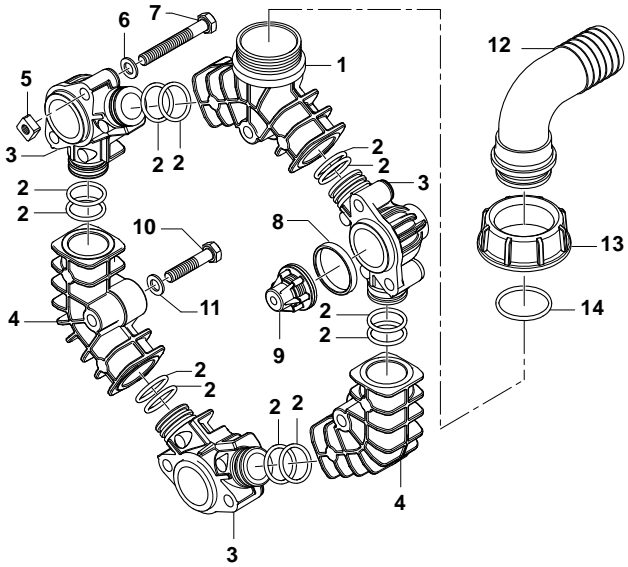

9910-DP423

9910-DP423GRGI

Models 9910-DP423 and 9910-DP423GRGI

Ref. No.	Part Number	Description	Qty.
1	9910-3120410	Suction Manifold	1
2	See O-ring Kits	O-ring	5
3	9910-3120050	Manifold Section	5
4	9910-3120060	Manifold Section	4
5	9910-3120510	Nut	12
6	9910-380245	Washer	39
7	9910-3120250	Bolt	12
8	See Valve Kits	Gasket	6
9	See Valve Kits	Valve	6
10	9910-621782	Bolt	6
11	9910-390315	Washer	6
12	9910-3040160	Elbow	1
13	9910-750670	Ring Nut	1
14	See O-ring Kits	O-ring	1
15	9910-3120130	Piston Ring	3
16	9910-3120090	Sleeve	3
17	See Diaphragm Kits	Diaphragm	3
18	9910-3120120	Plate	3
19	9910-3120100	Diaphragm Stud	3
20	9910-1460490	Circlip	2
21	9910-3120110	Nut	3
22	9910-3120020	Head	3
25	9910-1880450	Circlip	6
26	9910-3120070	Piston	3
27	9910-380300	Pin	3
28	9910-3120180	Connecting Rod	3
29	9910-3120640	Shaft Seal	1
30	9910-380230	Bearing	1
31	9910-1300120	Retainer Ring	2
32	9910-3120170	Shaft	1
33	9910-961780	Bearing	1
34	9910-3120160	Shaft Seal	1
35	9910-961790	Circlip	1
36	See O-ring Kits	O-ring	3
37	9910-3120690	Drain Plug	2
38	9910-3120051	Manifold Section	1
39	See O-ring Kits	O-ring	4
40	9910-3120420	Threaded Adapter	1

Ref. No.	Part Number	Description	Qty.
41	9910-1880340	Pressure Gauge	1
42	9910-110131	Hose Barb	1
43	9910-130491	Left Ball Valve	1
44	9910-3120421	Threaded Adapter	1
45	9910-550460	Elbow	1
46	See O-ring Kits	O-ring	1
47	9910-550450	Ring Nut	1
48	9910-1880220	Adjustment Knob	1
49	9910-3120370	Spring	1
50	9910-1880210	Relief Lever	1
51	See O-ring Kits	O-ring	1
52	9910-3120280	Body	1
53	See O-ring Kits	O-ring	1
54	See O-ring Kits	O-ring	1
55	9910-1880240	Pin	1
56	9910-3120290	Piston	1
57	See O-ring Kits	O-ring	1
58	9910-3120300	Piston	1
59	9910-3120310	Seat	1
60	9910-3120320	Retaining Clip	1
61	9910-620342	Bolt	4
62	9910-3120140	Base	2
63	9910-880530	Plug	1
64	9910-3120010	Pump Body	1
65	9910-3120240	Oil Tank	1
66	See O-ring Kits	O-ring	1
67	9910-1040320	Cap	1
68	9910-3120330	Discharge Manifold (GRGI model)	1
68	9910-3120380	Discharge Manifold (non-GRGI model)	1
69	9910-392580	Retaining Clip	2
70	9910-2280950	Key	1
71	9910-3120270	Bolt	24
72	See O-ring Kits	O-ring	2
73	9910-3120610	Threaded Adapter	1
74	9910-3120440	Ring Nut	1
75	See O-ring Kits	O-ring	1
76	9910-3120460	Elbow	1

Ref. No.	Description	Tightening Torque	
		In. Lbs.	Nm
7	Bolt	89	10
10	Bolt	89	10
21	Nut	221	25
61	Bolt	265	30
63	Plug	177	20
71	Bolt	89	10

9910-KIT42599	
Diaphragm Kit	
Buna	
9910-KIT42600	
Diaphragm Kit	
Desmopan	
9910-KIT42601	
Diaphragm Kit	
Viton	
Ref. No.	Qty.
17	3

9910-KIT42604	
Valve Kit	
Buna	
9910-KIT42605	
Valve Kit	
Viton	
Ref. No.	Qty.
8	6
9	6

9910-KIT42602	
O-Ring Kit	
Buna	
9910-KIT42603	
O-Ring Kit	
Viton	
Ref. No.	Qty.
2	25
8	6
14	1
36	3
39	4
46	1
51	1
53	1
54	1
57	1
66	1
72	2
75	1