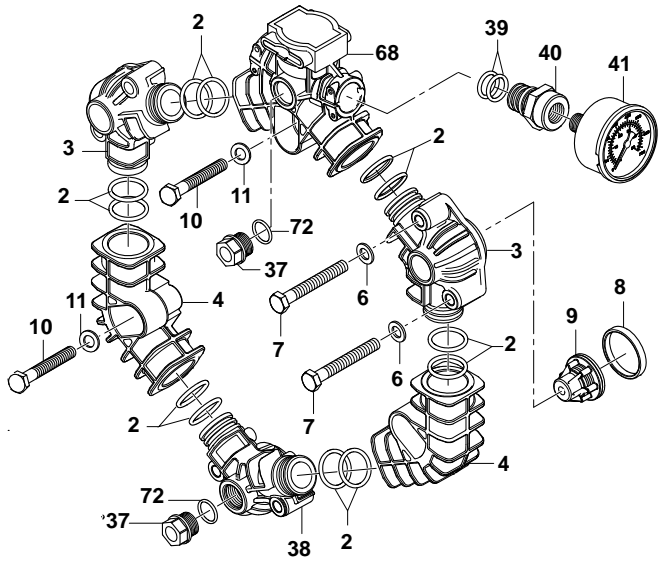

9910-DP423

9910-DP423GRGI

Models 9910-DP423 and 9910-DP423GRGI

Ref. No.	Part Number	Description	Qty.
1	9910-3120410	Suction Manifold	1
2	See O-ring Kits	O-ring	5
3	9910-3120050	Manifold Section	5
4	9910-3120060	Manifold Section	4
5	9910-3120510	Nut	12
6	9910-380245	Washer	39
7	9910-3120250	Bolt	12
8	See Valve Kits	Gasket	6
9	See Valve Kits	Valve	6
10	9910-621782	Bolt	6
11	9910-390315	Washer	6
12	9910-3040160	Elbow	1
13	9910-750670	Ring Nut	1
14	See O-ring Kits	O-ring	1
15	9910-3120130	Piston Ring	3
16	9910-3120090	Sleeve	3
17	See Diaphragm Kits	Diaphragm	3
18	9910-3120120	Plate	3
19	9910-3120100	Diaphragm Stud	3
20	9910-1460490	Circlip	2
21	9910-3120110	Nut	3
22	9910-3120020	Head	3
25	9910-1880450	Circlip	6
26	9910-3120070	Piston	3
27	9910-380300	Pin	3
28	9910-3120180	Connecting Rod	3
29	9910-3120640	Shaft Seal	1
30	9910-380230	Bearing	1
31	9910-1300120	Retainer Ring	2
32	9910-3120170	Shaft	1
33	9910-961780	Bearing	1
34	9910-3120160	Shaft Seal	1
35	9910-961790	Circlip	1
36	See O-ring Kits	O-ring	3
37	9910-3120690	Drain Plug	2
38	9910-3120051	Manifold Section	1
39	See O-ring Kits	O-ring	4
40	9910-3120420	Threaded Adapter	1

Ref. No.	Part Number	Description	Qty.
41	9910-1880340	Pressure Gauge	1
42	9910-110131	Hose Barb	1
43	9910-130491	Left Ball Valve	1
44	9910-3120421	Threaded Adapter	1
45	9910-550460	Elbow	1
46	See O-ring Kits	O-ring	1
47	9910-550450	Ring Nut	1
48	9910-1880220	Adjustment Knob	1
49	9910-3120370	Spring	1
50	9910-1880210	Relief Lever	1
51	See O-ring Kits	O-ring	1
52	9910-3120280	Body	1
53	See O-ring Kits	O-ring	1
54	See O-ring Kits	O-ring	1
55	9910-1880240	Pin	1
56	9910-3120290	Piston	1
57	See O-ring Kits	O-ring	1
58	9910-3120300	Piston	1
59	9910-3120310	Seat	1
60	9910-3120320	Retaining Clip	1
61	9910-620342	Bolt	4
62	9910-3120140	Base	2
63	9910-880530	Plug	1
64	9910-3120010	Pump Body	1
65	9910-3120240	Oil Tank	1
66	See O-ring Kits	O-ring	1
67	9910-1040320	Cap	1
68	9910-3120330	Discharge Manifold (GRGI model)	1
68	9910-3120380	Discharge Manifold (non-GRGI model)	1
69	9910-392580	Retaining Clip	2
70	9910-2280950	Key	1
71	9910-3120270	Bolt	24
72	See O-ring Kits	O-ring	2
73	9910-3120610	Threaded Adapter	1
74	9910-3120440	Ring Nut	1
75	See O-ring Kits	O-ring	1
76	9910-3120460	Elbow	1

Ref. No.	Description	Tightening Torque	
		In. Lbs.	Nm
7	Bolt	89	10
10	Bolt	89	10
21	Nut	221	25
61	Bolt	265	30
63	Plug	177	20
71	Bolt	89	10

9910-KIT42599	
Diaphragm Kit	
Buna	
9910-KIT42600	
Diaphragm Kit	
Desmopan	
9910-KIT42601	
Diaphragm Kit	
Viton	
Ref. No.	Qty.
17	3

9910-KIT42604	
Valve Kit	
Buna	
9910-KIT42605	
Valve Kit	
Viton	
Ref. No.	Qty.
8	6
9	6

9910-KIT42602	
O-Ring Kit	
Buna	
9910-KIT42603	
O-Ring Kit	
Viton	
Ref. No.	Qty.
2	25
8	6
14	1
36	3
39	4
46	1
51	1
53	1
54	1
57	1
66	1
72	2
75	1