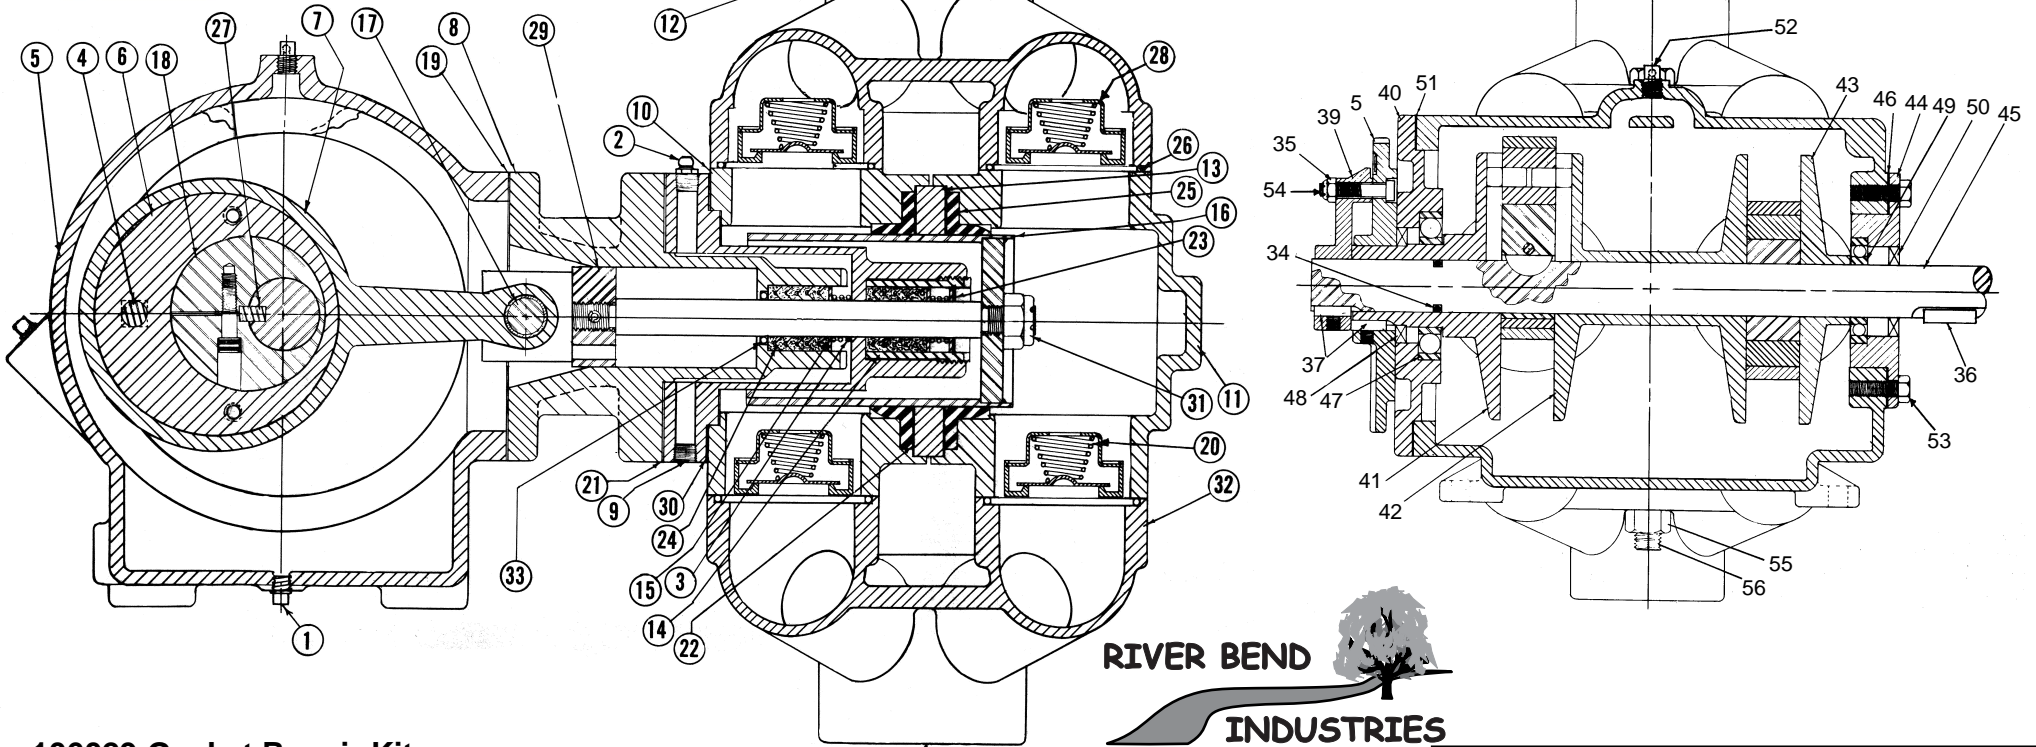

L-5100

Moorhead, MN 56560
218-236-1818
800-365-3070
www.riverbendind.com

106029 Gasket Repair Kit

ITEM	PART NO.	QTY.	DESCRIPTION
1	C-431-B	2	Pipe Plugs, 1/4"
*	A-147	4	Mounting Pads
*	A-5751	1	Allen Wrench, 3/32"
*	A-5754	1	Allen Wrench, 3/16"
2	H-30	2	Grease Fittings
3	103836-01	4	Packing Springs
4	L-3004	3	Eccentric Pins
5	L-5001	1	Crankcase
6	106034-01	2	Large Eccentrics
7	106027-91	2	Connecting Rods w/Bushings
8	L-5011	2	Crosshead Guides
9	L-5012	2	Stuffing Boxes
10	106036-01	2	Inboard Cylinders
11	106038-01	2	Cylinder-Outboard
12	106040-01	1	Discharge Manifold
13	106037-01	2	Plunger Guides
14	L-5018	2	Packing Glands
15	L-5019	6	Packing Washers
16	106018-91	2	Plungers
17	L-5023	2	Wrist Pins
18	106025-91	2	Small Eccentrics

ITEM	PART NO.	QTY.	DESCRIPTION
19	L-5028	2	Crosshead Guide Gaskets
20	106021-91	4	Suction Valve Assemblies
21	L-5034	2	Cylinder Gaske,ts
22	106031-01	4	Cylinder End Gaskets
23	L-5041	2	Retaining Rings
24	L-5042	4	Packing Sets
25	105176-01	4	Hat Packing
26	A-2848	8	O-Rings
27	L-5045	2	Woodruff Keys
28	106030-91	4	Discharge Valve Assemblies
29	106016-91	2	Piston & Crosshead Assemblies
30	L-5050	2	Stuffing Box Gaskets
*	L-5059	1	Spanner Wrench
*	L-5062	1	Sprocket, 18 Tooth
31	L-5068	2	Self-Locking Nut, 1/2"
32	106039-01	1	Suction Manifold
33	103838-01	2	110" Rings
*	90686	8	Bolt-1/2 x 1 1/4 Hex Hd. M.B.
*	90707	8	Bolt-1/2 x 7 Hex Hd. M.B.
*	92029	8	Nut-1/2 Hex

ITEM	PART NO.	QTY.	DESCRIPTION
34	A-2849	1	O-Ring
35	A-3097	1	Self-Locking Nut, 3/8"
36	101413-01	1	Square Key
37	L-1020	2	Square Keys, 1/4"x7/8"
38	L-5002	1	Stroke Setting Flange
39	L-5003	1	Stroke Setting Arm
40	L-5004	1	Cover Plate
41	106035-01	1	Stroke Locating Sleeve
42	106032-01	1	Stroke Transfer Sleeve
43	106033-01	1	Spacer
44	L-5010	1	Bearing Housing
45	L-5025	1	Crankshaft
46	L-5027	1	Bearing Housing Gasket
47	L-5036	1	Bearing Locating Sleeve
48	L-5037	1	Oil Seal
49	S-6461	1	Bearing Crankshaft
50	L-5039	1	Oil Seal
51	L-5026	1	Cover Plate Gasket
52	103837-01	1	Plug-vent
53	90651	8	Bolt-3/8 x 1 Hex Hd. M.B.
54	90591	1	Bolt-3/8 x 2 Carriage
*	L-5062	1	Sprocket-18T 60 RC
55	92035	2	Nut-5/8 Hex
56	90733	2	Bolt-5/8x10 Hex Hd. M.B.