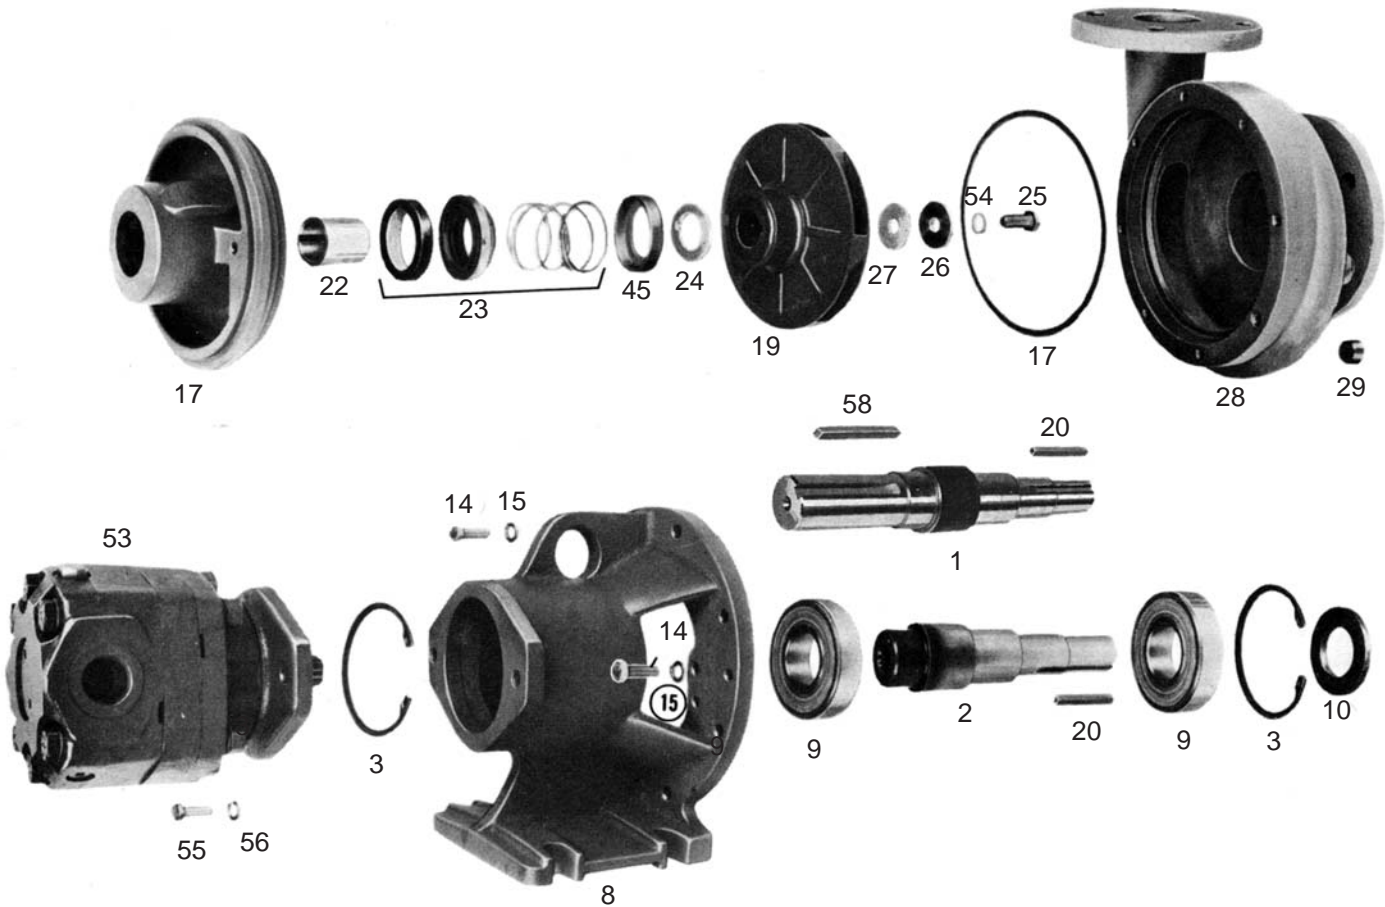

# MP PUMPS SERVICE PARTS LIST

Series 110 1-1/2" x 1-1/4" Pipe Size  
 Series 300 3" x 2-1/2" Pipe Size

## BODY

1	26999	Shaft - Keyway for Pedestal Mount	1	1
2	26995	Shaft - Splined for Hydraulic Motor	1	1

## SEAL

23	26685	Seal Assembly - Self Lubricated	1	1
23	26752	Seal Assembly - Severe Service (Optional)	1	1
22	26678	Shaft Sleeve - Stainless Steel	1	1
24	27404	Gasket - Rulon	1	1

ITEM	PART NO.	DESCRIPTION	QUANTITY REQUIRED PER MODEL		
			ROTATION — All Models Listed Are Right Hand PIPE SIZE - 2" x 1-1/2"		
			METAL	CAST IRON	DUCTILE IRON

#### ADAPTOR - Mechanical Seal

17	26737	Adaptor - Cast Iron		1	
17	NA	Adaptor - Ductile Iron			1
14	21274	Cap Screw s.s. 3/8"		4	4
15	21266	Lockwasher s.s. 3/8"		2	2
16	26739	Adaptor - Cast Iron		1	1
7	21267	Pipe Plug s.s. 1/4" NPT		1	1
55	21246	Cap Screw s.s. 1/2"		4	4
56	21254	Lock washer s.s.		4	4
13	26686	Eye Bolt-Steel		1	1
12	26258	Lockwasher-Steel 5/8"		1	1
11	22461	Hex Nut-Steel 5/8"		1	1