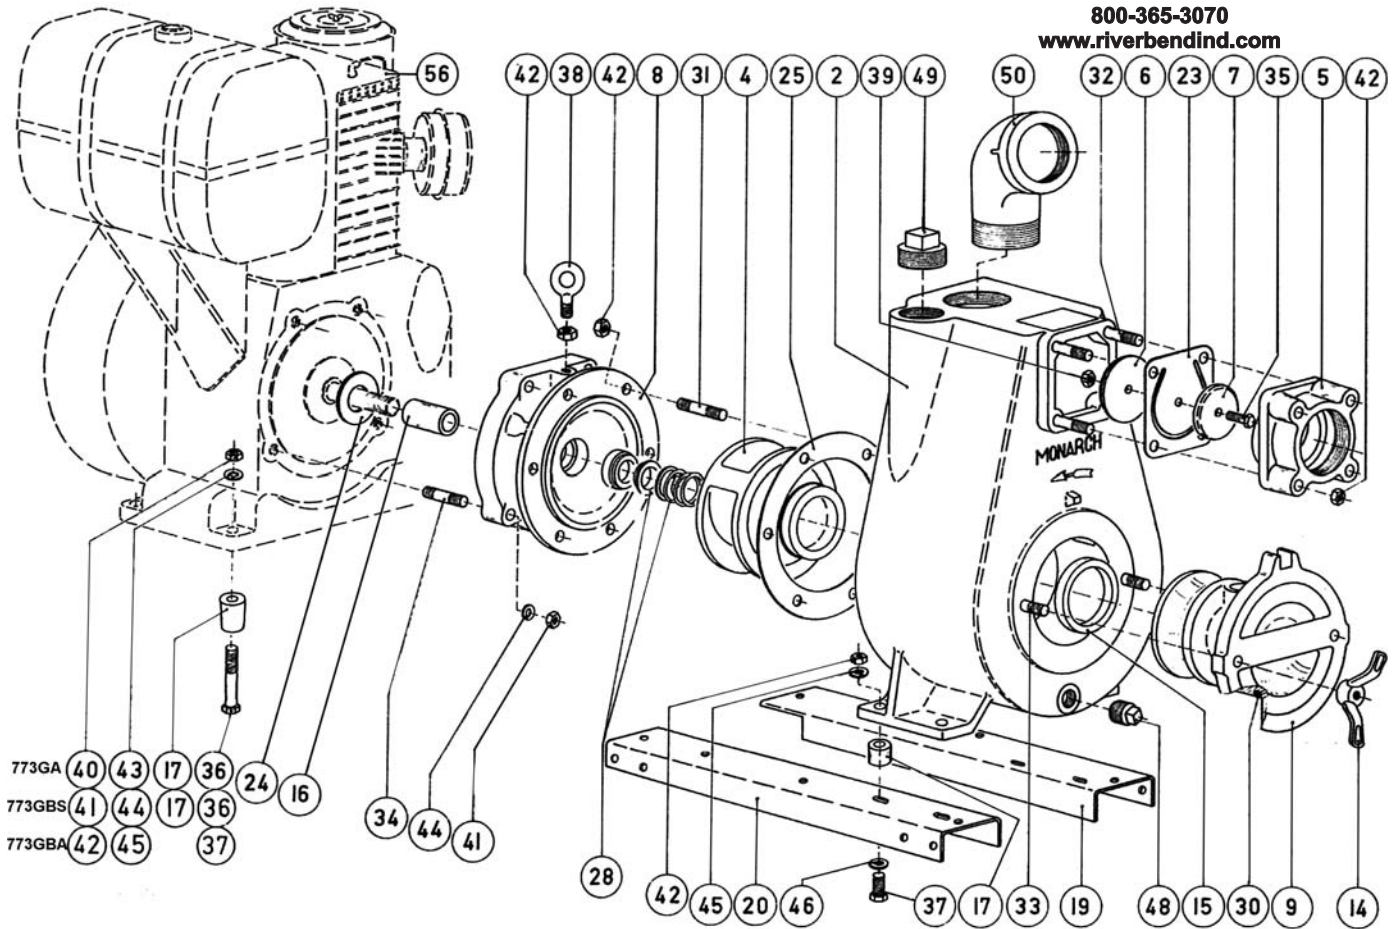

### Engine Driven

Moorhead, MN 56560  
 218-236-1818  
 800-365-3070  
[www.riverbendind.com](http://www.riverbendind.com)

Ref. #	Code #	Model #	Qty.	Description	Ref. #	Code #	Model #	Qty.	Description
2	436660	All Models	1	Casing	35	225750	All Models	1	Hex. Hd. Bolt, Zn.PI 1/4 UNC x 1"
4	433880	773GA	1	Impeller	36	120130	773GA	4	Hex. Hd. Bol, 3/8 UNC x 4"
	433890	773GBA, 773GB, 773DBL	1	Impeller		120300	773GB	4	Hex. Hd. Bolt 7/16 UNC x 3"
5	416660	All Models	1	Check Valve Cover		120480	773DBL	4	Hex. Hd. Bolt 1/2 UNC x 2 1/4"
6	016670	All Models	1	Top Weight	37	120450	773GA, 773GB	4	Hex. Hd. Bolt 1/2 UNC x 1 1/2"
7	013140	All Models	1	Bottom Weight		120450	773GBA	8	Hex. Hd. Bolt 1/2 UNC x 1 1/2"
8	416340	773GA	1	Adapter	38	119200	All Models	1	Eye Bolt #2050 1/2 UNC x 1 1/2"
	416680	773GBA	1	Adapter	39	227810	All Models	1	Hex. Nut, Zn. Pl., 1/4 UNC
	416681	773GB	1	Adapter	40	128230	773GA	4	Hex. Nut 3/8 UNC
	202081	773DBL	1	Adapter	41	128240	773GA, 773GBA, 773DBL	4	Hex. Nut 7/16 UNC
9	433900	All Models	1	Clean Out Cover		128240	773GB	8	Hex. Nut 7/16 UNC
14	433910	All Models	2	Wing Nut	42	128250	773GA, 773GB	15	Hex. Nut 1/2 UNC
15	433920	All Models	1	Wear Ring		128250	773GBA, 773DBL	19	Hex. Nut 1/2 UNC
16	416380	773GA	1	Sleeve, Zn. Pl.	43	176540	773GA	4	Spring Washer 3/8"
	416730	773GBA, 773GB, 773DBL	1	Sleeve, Zn. Pl.	44	176550	773GA, 773GBA	4	Spring Washer 7/16"
17	033930	773GA, 773GB	4	Lug		176550	773DBL	10	Spring Washer 7/16"
19	415451	773GA	1	L.H. Channel		176550	773GB	8	Spring Washer 7/16"
	416740	773GBA, 773GB	1	L.H. Channel	45	176560	773GA, 773GB	4	Spring Washer 1/2"
20	415452	773GA	1	R.H. Channel		176560	773GBA, 773DBL	8	Spring Washer 1/2"
	416750	773GBA, 773GB	1	R.H. Channel	46	174470	All Models	4	Plain Washer 9/16" Hole
N/S	431015	773DBL	1	Baseframe	48	185650	All Models	1	Pipe Plug, Black, 3/4" NPT
23	191380	All Models	1	Valve	49	185790	All Models	1	Pipe Plug, Black, 2" NPT
24	191340	773GA	1	Flinger	50	189710	All Models	1	Street Elbow, 90°, Black, 4" NPT
	192270	773GBA, 773GB, 773DBL	1	Flinger	54	465090	773GA	1	Strainer 3" NPT, not shown
25	191390	All Models	1	Casing Gasket		465100	773GBA, 773GB	1	Strainer 3MNPT, not shown
28	240080	All Models	1	Compl. Crane Seal 1 1/4	56	202130	773GA	1	Engine Wisc. Model AENLD
30	198880	All Models	1	'O' Ring #429		202140	773GBA	1	Engine WISC. Model AGND
31	165230	All Models	6	Stud 1/2 UNC x 1 1/2"		202215	773GB	1	Engine Wisc. Model S-12D
32	165320	All Models	4	Stud 1/2 UNC x 31/2"		202078	773DBL	1	Engine Lister Model ST1A, 12 HP
33	165250	All Models	2	Stud 1/2 UNC x 2"	69A	607090	773DBL	1	Battery Holder, not shown
34	164960	773GA	4	Stud 7/16 UNC x 2 1/4"	70A	435822	773DBL	1	Shaft Extension, not shown
	164970	773GBA, 773GB	4	Stud 7/16 UNC x 2 1/2"					