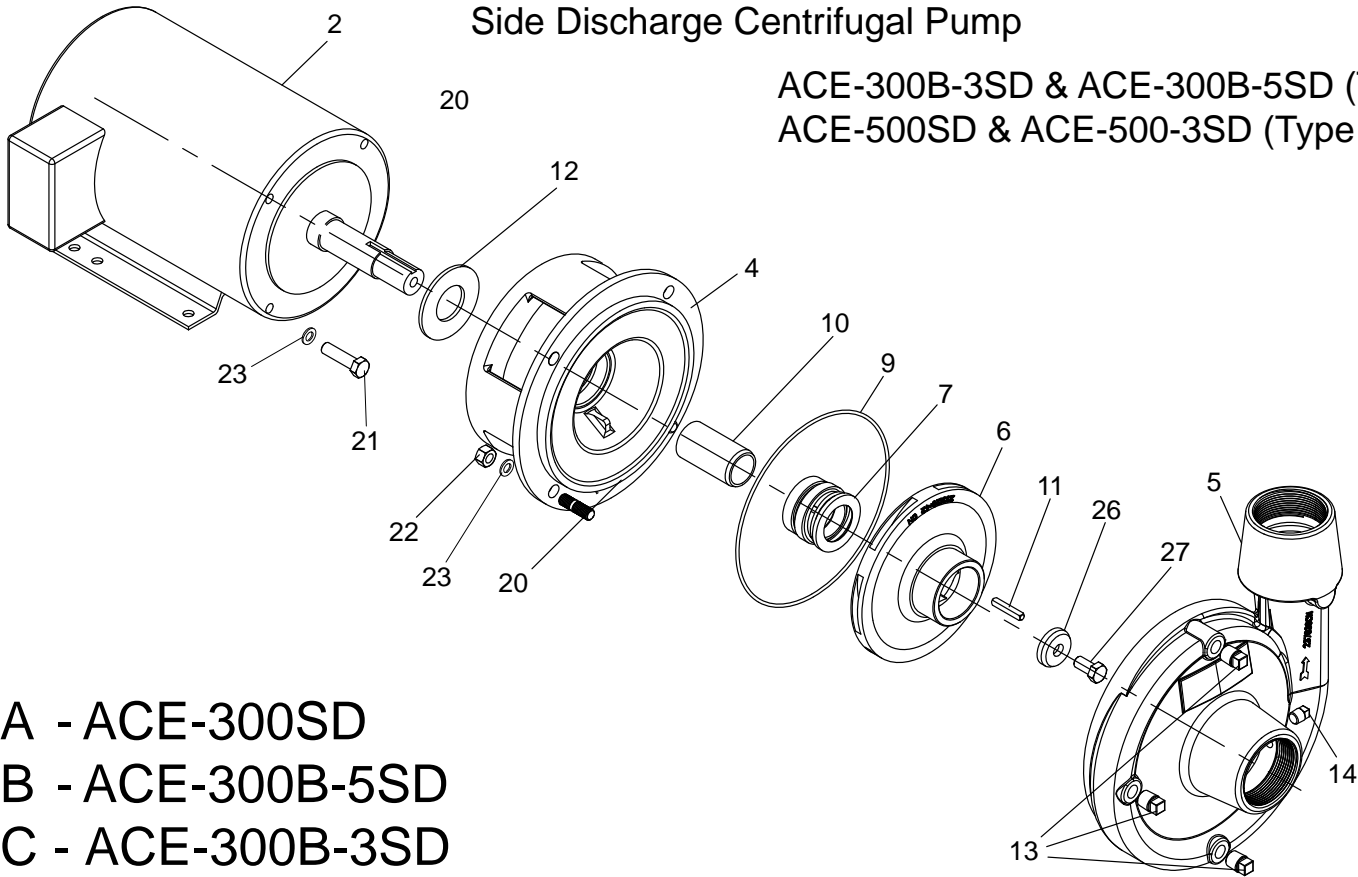

ACE-SD SERIES

Side Discharge Centrifugal Pump

ACE-300B-3SD & ACE-300B-5SD (Type A)

ACE-500SD & ACE-500-3SD (Type A & B)

A - ACE-300SD

B - ACE-300B-5SD

C - ACE-300B-3SD

D - ACE-500SD

E - ACE-500-3SD

Ref.#	Part #	A	B	C	D	E	Description
2	218705				1		Motor, 5HP Single Ph., 230V
	218707					1	Motor, 5HP 3 Ph., 208-230/460V
	218700	1					Motor, 3HP Single Ph., 115/230V
	218702			1			Motor, 3HP 3 Ph., 208-230/460V
	218704		1				Motor, 3HP 3 Ph., 575V
4	437841	1	1	1	1	1	Adapter
5	437839	1	1	1	1	1	Casing
6	433158				1	1	Impeller
	433129	1	1	1			Impeller
7	240070	1	1	1	1	1	Seal MS-7
8	240071	1	1	1	1	1	Spring Holder
9	198995	1	1	1	1	1	'O' Ring
10	266006	1	1	1	1	1	Sleeve
11	432020				1	1	Key
	432015	1	1	1			Key
12	190848				1	1	Flinger
13	185620	3	3	3	3	3	1/4" NPT Pipe Plug Zinc Plated
14	185910	1	1	1	1	1	1/8" NPT Pipe Plug
20	172971	4	4	4	4	4	Stud 3/8" x 1-1/4" SST
21	226210	4	4	4	4	4	Bolt 3/8" x 1" ZNPL
22	227830	4	4	4	4	4	Nut Hex 3/8" ZNPL
23	176230	8	8	8	8	8	Spring Washer 3/8" ZNPL
26	416720				1	1	Collar
	416721	1	1	1			Collar
27	124191	1	1	1	1	1	Bolt 3/8" UNC x 3/4" SST