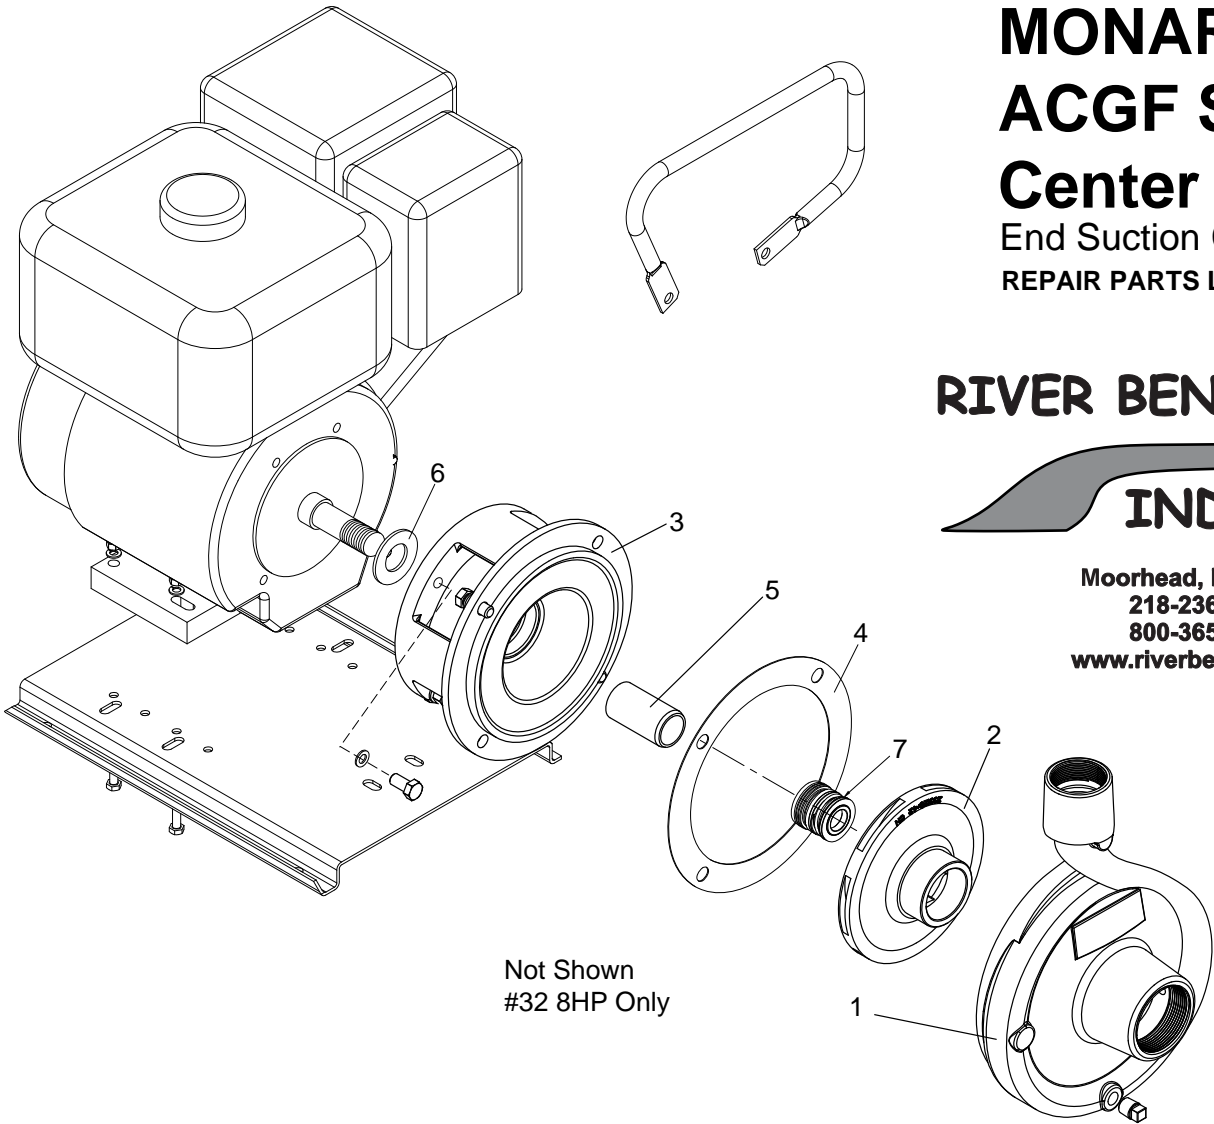

MONARCH ACGF SERIES Center Discharge

End Suction Centrifugal Pumps
REPAIR PARTS LIST

Moorhead, MN 56560
218-236-1818
800-365-3070
www.riverbendind.com

Not Shown
#32 8HP Only

Ref. Number	Part Number	3HP	5HP	8HP	Description
1	437791	1			Casing
	437803		1	1	
2	433171	1			Impeller
	433172		1		
	437798			1	
3	437793	1			Adapter
	437794		1		
	437795			1	
4	193915	1			Gasket
	193916		1	1	
5	266000	1	1		Sleeve
	400132			1	
6	191140	1	1		Slinger
	191270			1	
7	240170	1	1		Seal
	240070			1	
	240071			1	
					Spring Holder