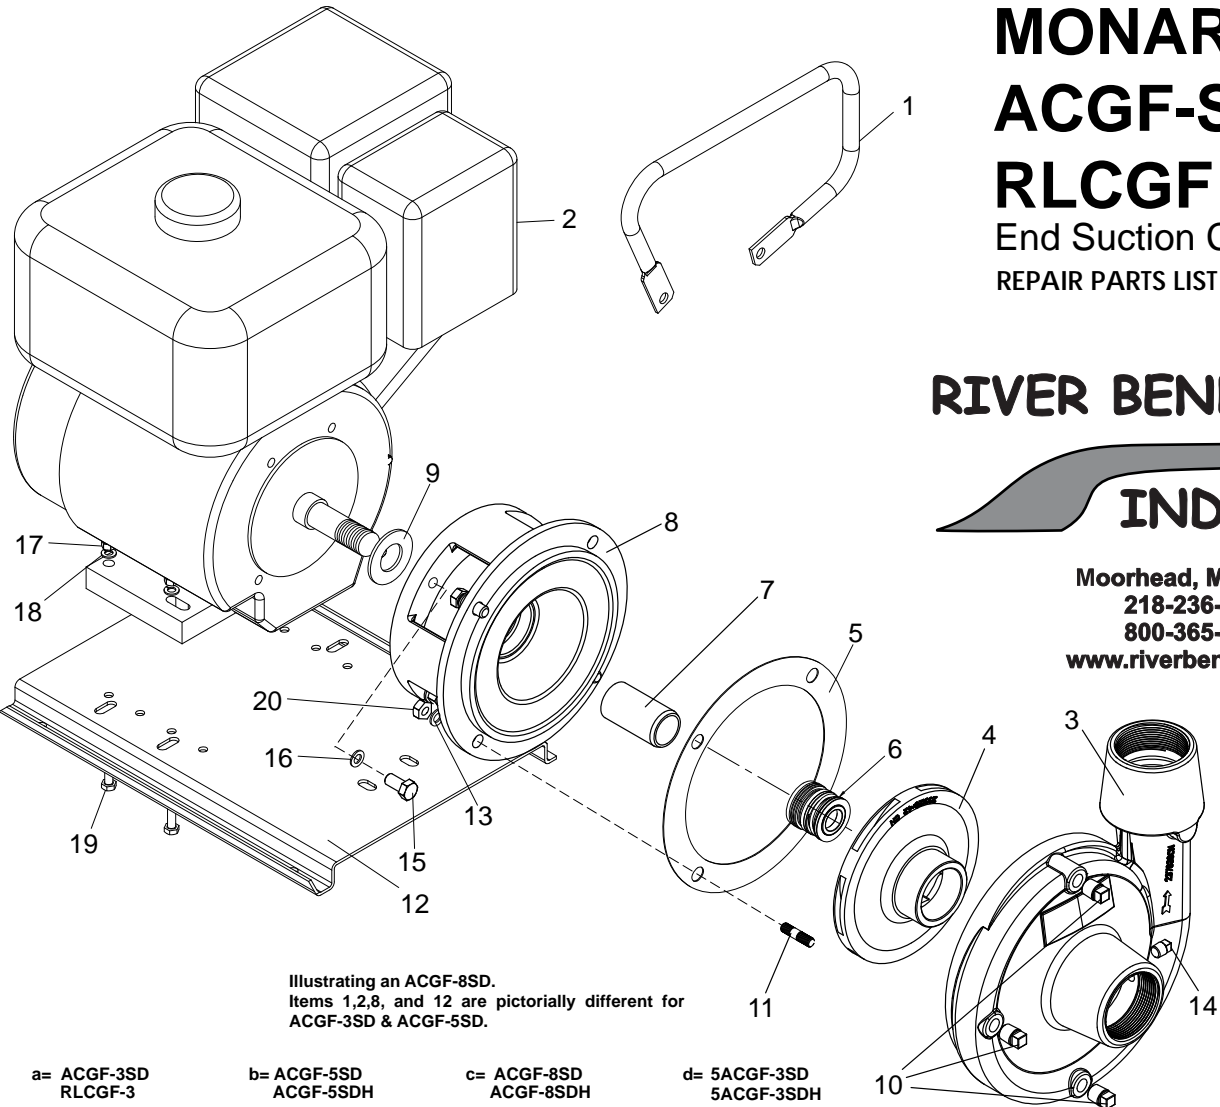

Moorhead, MN 56560
218-236-1818
800-365-3070
www.riverbendind.com

Illustrating an ACGF-8SD.
Items 1,2,8, and 12 are pictorially different for
ACGF-3SD & ACGF-5SD.