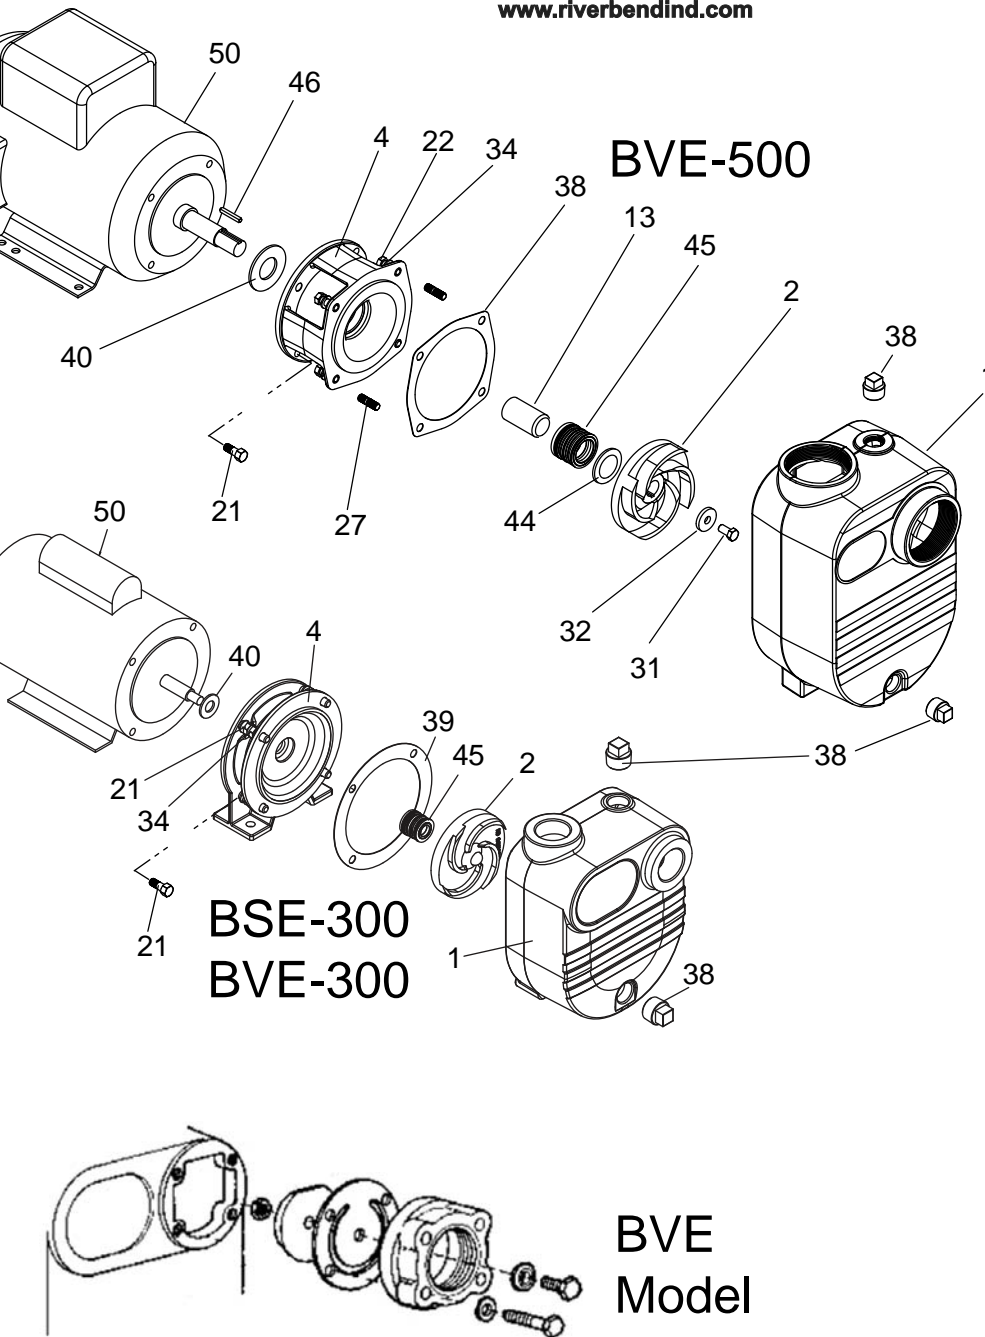

Monarch BSE & BVE SERIES

BVE 300 & BVE 500 Type A

BSE 300 Type A & B

Self Priming Centrifugal Pumps

Moorhead, MN 56560
218-236-1818
800-365-3070
www.riverbendind.com

* Suggest parts to stock.

IMPORTANT: When ordering parts specify the model, code number, part description, and pump type.

a) BSE-300 b) BVE-300 c) BVE-500

Ref.#	Code #	a	b	c	Description
1	238040	1			Casing
	438080		1		
	438472			1	
2	438150	1	1		Impeller
	438478			1	
4	438260	1	1		Adapter
	438482			1	
6	438320		1		Check Valve
	438485			1	
7	038340	1	1		Top Weight
	438486				
8	013670		1		Bottom Weight
	174990			1	
13	400136		1		Sleeve
21	119990	8	8		Bolt, 3/8UNC x 3/4
	120000		4		Bolt, 3/8UNC x 7/8
22	128230		4		Nut, 3/8UNC
24	119820		4		Bolt, 5/16UNC x 1-3/4
	120010		4		Bolt, 3/8UNC x 1
25	225750		1		Bolt, 1/4UNC x 3/4
	225960		1		Bolt, 5/16UNC x 3/4
27	164620		4		Stud, 3/8UNC x 1-1/4
29	227810		1		Nut, 1/4UNC
	227820		1		Nut, 5/16UNC
31	226200		1		Bolt, 3/8UNC x 7/8
32	414790		1		Collar
34*	175500	4	4		Washer, 3/8 ID
	176540		8		Washer spring, 3/8
35	174220		4		Washer
38	185650	2	2		Pipe plug, 3/4NPT
39*	193930	1	1		Gasket
	193919		1		Gasket
40	191790	1	1		Flinger
	190848		1		Flinger
43	193950		1		Valve
	193952		1		Valve
44	240071		1		Spring Holder
45*	240160	1	1		Seal, 5/8 Dia. (Type A Pumps)
	240080		1		Crane Seal, 1-1/4 Dia. Type 2
	240316		1		Crane Seal, 5/8 Dia. Type 6 (Type B Pumps)
46	432050		1		Key, 3/16 x 1-5/8
50	204200	1	1		Motor 3HP,1/60/230V
	204213		1		Motor 3HP,3/60/230/460
	204205		1		Motor 3HP,3/60/575V
	204201		1		Motor 3HP,1/60/230V*TEFC
	204212		1		Motor 3HP,3/60/230/460V*TEFC
50	218705		1		Motor 5HP,1/60/230V
	218707		1		Motor 5HP,3/60/230/460V
	218709		1		Motor 5HP,3/60/575V
	217705		1		Motor 5HP,1/60/230V*TEFC
	218708		1		Motor 5HP,3/60/230/460V*TEFC