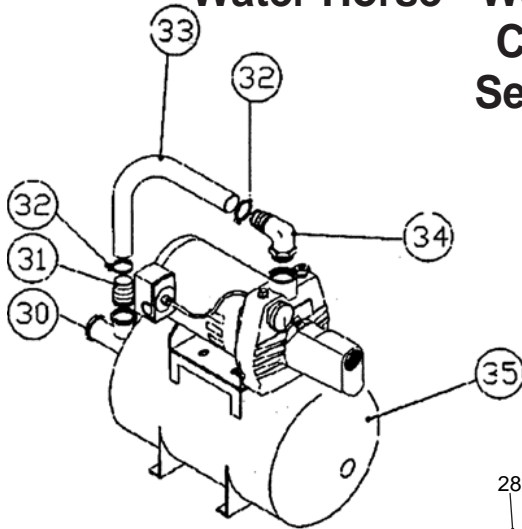

Monarch - MJS Series, Little Giant - JP Series Water Horse - WJS Series, Red Lion - RJS Series Coleman - 7-SWJR Self Priming Shallow Well Jet Pumps

1/3 HP
1/2 HP
3/4 HP
1 HP
1/2 HP High Pres

MJS-33, RJS-33
MJS-50, JP-050-C, RJS-50, WJS05CI
MJS-75, JP-075-C, RJS-75, 7-SWJR, WJS07CI
MJS-100, JP-100-C, RJS-100, WJS1CI
MJSHP-50, JPH-50-C, WJS05CI-H