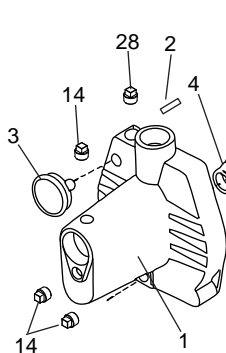

Monarch - MJS Series, Little Giant - JP Series Water Horse - WJS Series, Red Lion - RJS Series Coleman - 7-SWJR Self Priming Shallow Well Jet Pumps

1/3 HP
1/2 HP
3/4 HP
1 HP
1/2 HP High Pres

MJS-33, RJS-33
MJS-50, JP-050-C, RJS-50, WJS05CI
MJS-75, JP-075-C, RJS-75, 7-SWJR, WJS07CI
MJS-100, JP-100-C, RJS-100, WJS1CI
MJSHP-50, JPH-50-C, WJS05CI-H