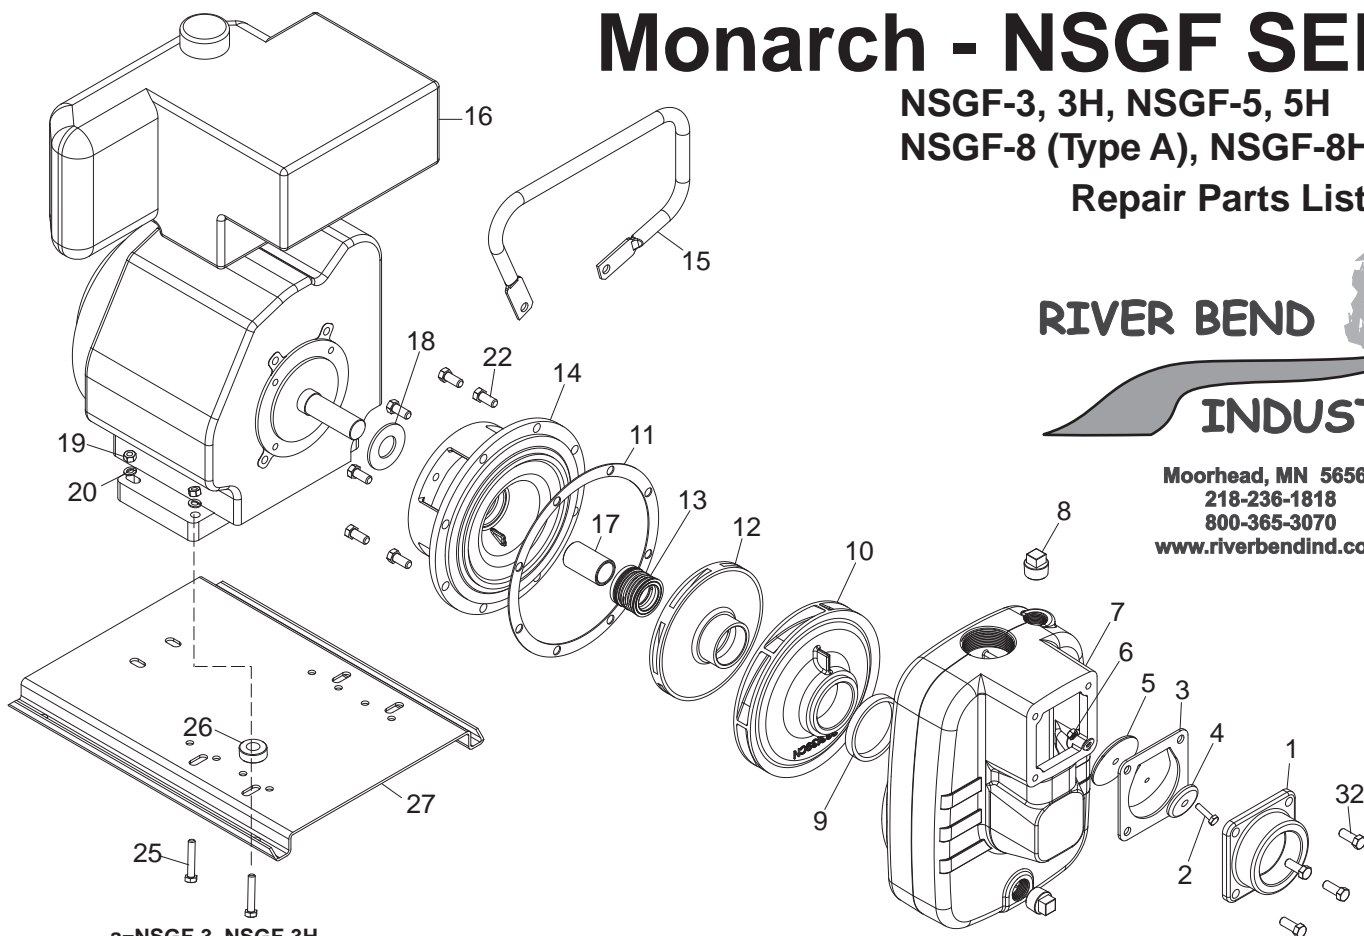

Moorhead, MN 56560
218-236-1818
800-365-3070
www.riverbendind.com