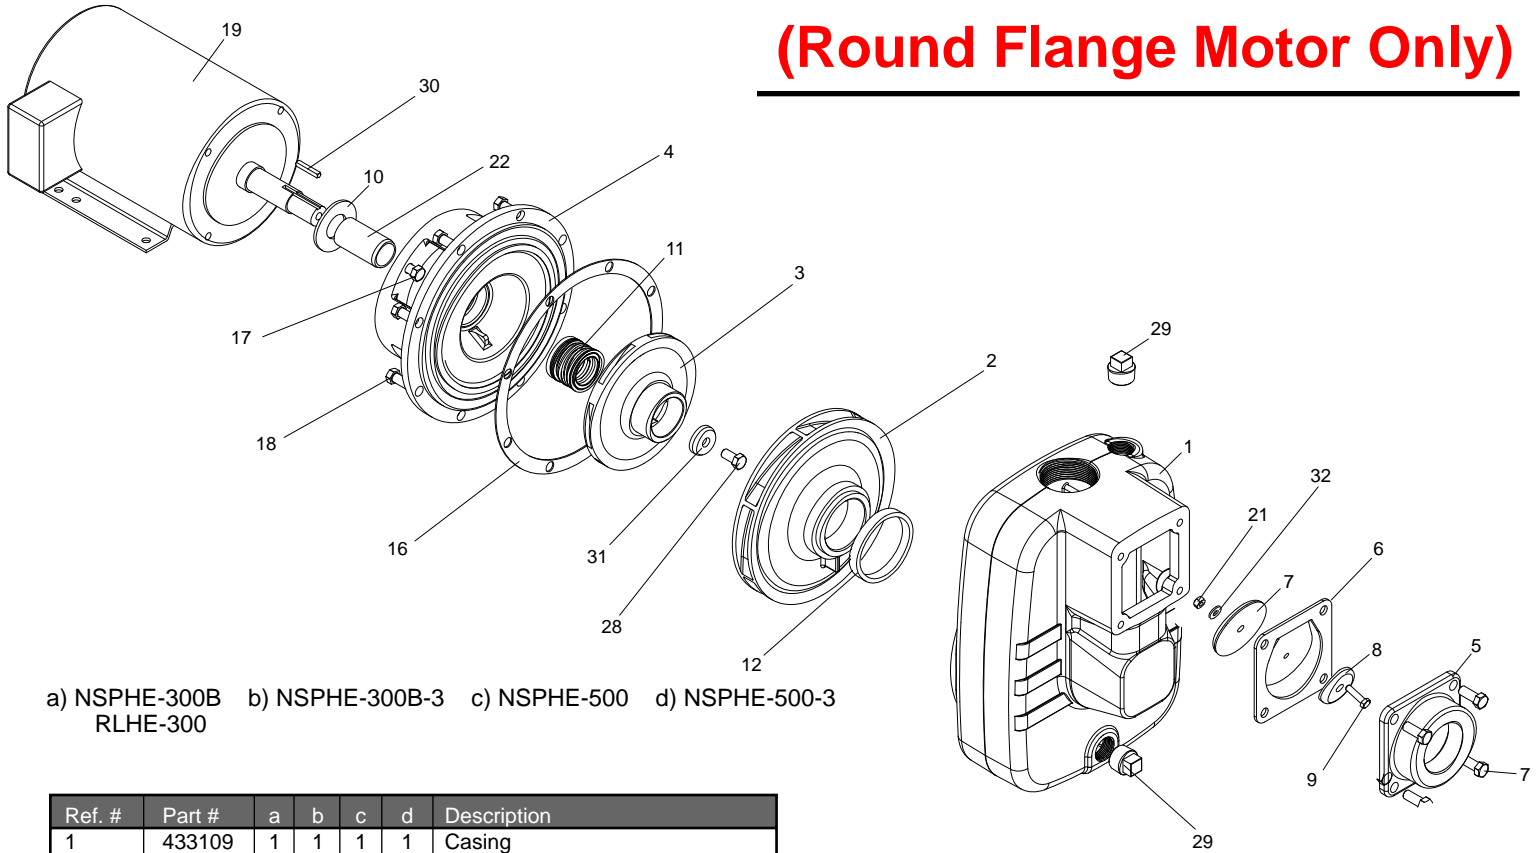

Monarch - NSPHE

Red Lion - RLHE-300 SERIES

Lawn and Turf Sprinkler Pumps
3 HP-5HP Models

(Round Flange Motor Only)

a) NSPHE-300B b) NSPHE-300B-3 c) NSPHE-500 d) NSPHE-500-3
RLHE-300

Ref. #	Part #	a	b	c	d	Description
1	433109	1	1	1	1	Casing
2	433197	1	1	1	1	Diffuser
3	433196	1	1			Impeller
	433140			1	1	Impeller
4	433141	1	1	1	1	Adapter
5	414730	1	1			Port Adapter
	414731			1	1	Port Adapter
6	191261	1	1	1	1	Flapper
7	014740	1	1	1	1	Top Weight
8	013150	1	1	1	1	Bottom Weight
9	225750	1	1	1	1	Hex HD. Bolt 1/4UNC x 1ZN PL
10	190848	1	1		1	Flinger
	194140		1			Flinger
11	240070	1	1	1	1	Seal
12	246237	1	1	1	1	Diffuser Ring
16	193924	1	1	1	1	Gasket
17	120010	8	8	8	8	Hex HD. Bolt 3/8 UNC x 1
18	120000	8	8	8	8	Hex HD. Bolt 3/8 UNC x 7/8
19	218700	1				Motor 3HP*1PH*230V
	218702		1			Motor 3HP*3PH*230/460V
	217696		1			Motor 3HP*3PH*575V *TEFC*
	218705			1		Motor 5HP*1PH*230V
	218707				1	Motor 5HP*3PH*230/460V
	218708				1	Motor 5HP*3PH*230/460V
21	227810	1	1	1	1	Hex Nut 1/4UNC ZN PL
22	266006	1	1	1	1	Sleeve
23	240071	1	1	1	1	Spring Holder
28	125794	1				Hex HD Bolt 3/8 UNC x 7/8
	226200				1	Hex HD. Bolt 3/8UNC x7/8 ZN PL
	125794		1	1		Hex HD. Bolt 3/8 UNC x 7/8 SST
29	185650	2	2	2	2	Pipe Plug 3/4 NPT
30	432020			1	1	Key 3/16 x 1.375
	432015	1	1			Key 3/16 x 1.25
31	416720			1	1	Washer
	416721	1	1			Washer
32	175000	1	1	1	1	Washer 1/4