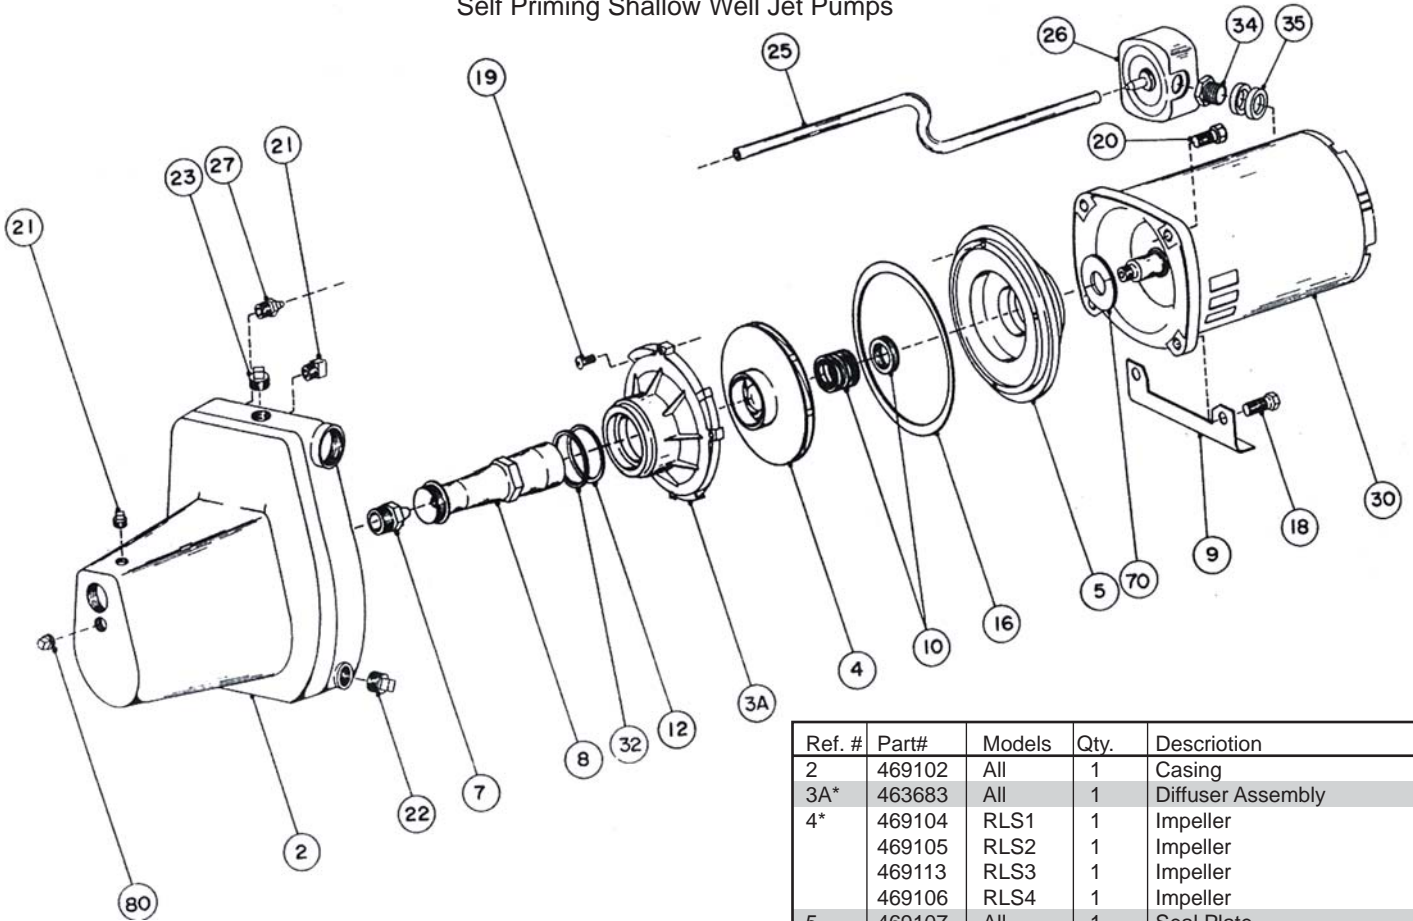

RLS SERIES

Self Priming Shallow Well Jet Pumps

Only Parts Still Available
 Seal 240160
 Gasket 192785
 Diffuser 463683

Ref. #	Part#	Models	Qty.	Description
2	469102	All	1	Casing
3A*	463683	All	1	Diffuser Assembly
4*	469104	RLS1	1	Impeller
	469105	RLS2	1	Impeller
	469113	RLS3	1	Impeller
	469106	RLS4	1	Impeller
5	469107	All	1	Seal Plate
7	247244	RLS1 & 2	1	Nozzle
	469005	RLS3	1	Nozzle
	247246	RLS4	1	Nozzle
8	247265	RLS1	1	Venturi
	468992	RLS2	1	Venturi
	468991	RLS3	1	Venturi
	468993	RLS4	1	Venturi
9	469111	All	1	Base Plate
10*	240160	All	1	Seal, 5/8 Dia.
12*	198800	All	1	"O" Ring
16*	192785	All	1	Gasket
18	120030	All	2	Bolt 3/8 UNC x 1-1/2
19	146520	All	2	Screw, #8 UNC x 3/4
20	120020	All	2	Bolt, 3/8 UNC x 1-1/4
21	185610	All	2	Plug, 1/8 NPT
22	185620	All	1	Plug, 1/4 NPT
23	185650	All	1	Plug, 3/4 NPT
25	467820	All	1	Tube, Polyethylene
26	224200	All	1	Pressure Switch
	224231		1	Pressure
27	200969	All	1	Connector, Male
30	204081	RLS1	1	Motor, 1/3 HP, 115V, Sq. Fl.
	204074	RLS2	1	Motor, 1/2 HP, 115V, Cap. Sq. Fl.
	204077	RLS2	1	Motor, 1/2 HP, 115V, Sp Ph. Sq.
	204073	RLS2	1	Motor, 1/2 HP, 115/230V, Sq.
	204124	RLS3	1	Motor, 3/4 HP, 115V/1230, Sq.
	204156	RLS4	1	Motor 1 HP 115/230V Sn. Fl.
32	469109	All	1	"O" Ring
34	224441	All	1	Nipple, 1/2"
35	246044	All	2	Spacer
70	191790	All	1	Flinger
80	185640	All	1	Plug, 1/2 NPT
	497105	RLS1	1	Minor Overhaul Kits
	497106	RLS2	1	(one of each of 4, 10 & 16)
	497107	RLS3	1	
	497108	RLS4	1	
	497111	RLS1	1	Major Overhaul Kits
	497112	RLS2	1	(one of each of 3A, 4, 10, 12 & 16)
	497113	RLS3	1	
	497114	RLS4	1	