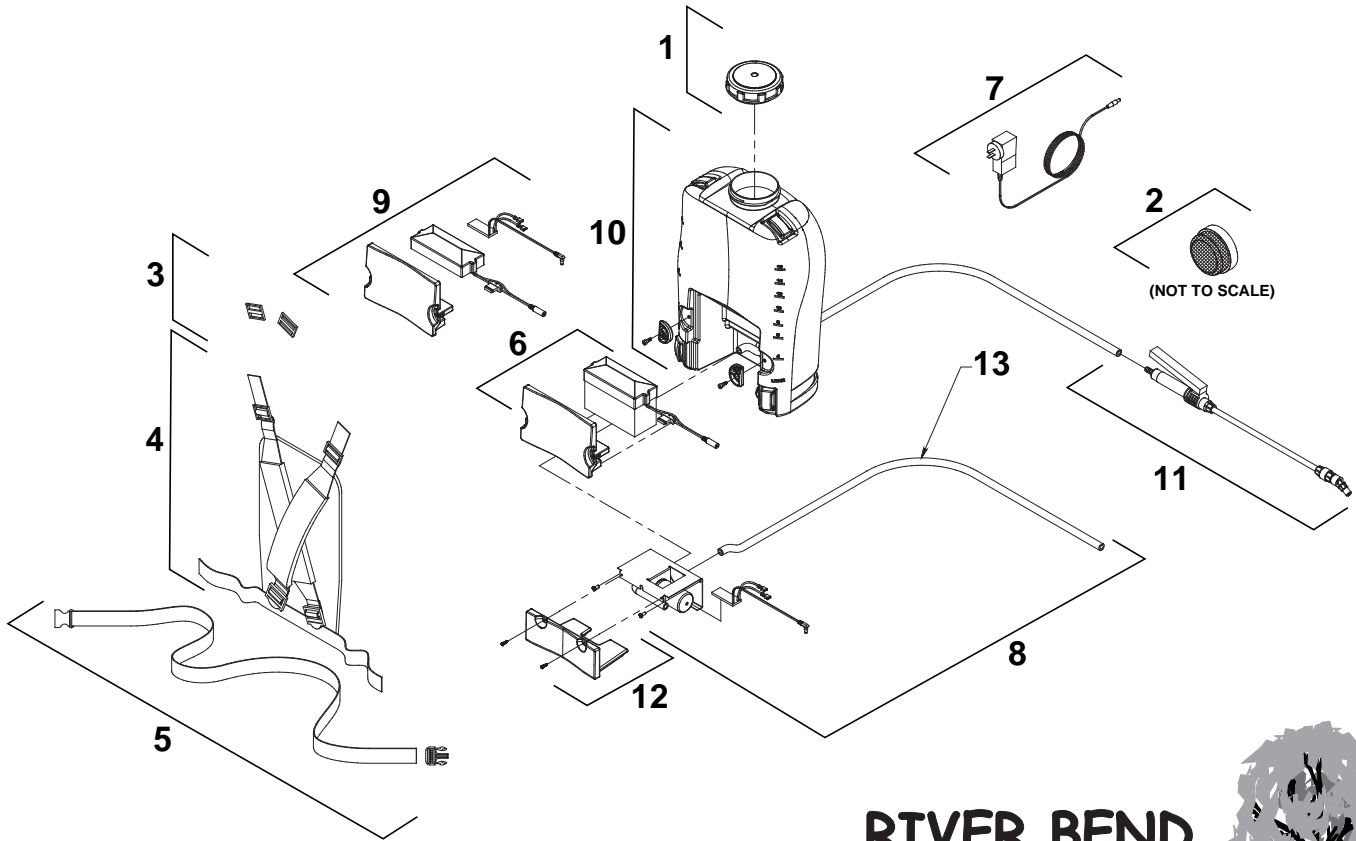

Shurflo ProPack SRS 600

RIVER BEND

INDUSTRIES

Moorhead, MN 56560
 218-236-1818
 800-365-3070
www.riverbendind.com

Item # Kit	Description	Part Number	Includes
1	Lid	94-531-00	Lid
2	Inlet Strainer	94-532-00	Inlet Strainer
3	Tri-glide Kit	94-533-00	Tri-glides (2)
4	Harness Kit	94-534-00	Shoulder Harness
5	Waist Belt	94-535-00	Waist Belt and Buckles
6	Battery Pack	94-536-00	Complete Battery Pack Assembly
7	Wall Charger	94-537-00	Wall Charger and Cable
8	Pump Assembly	94-538-00	Complete Pump Assembly with Inlet and Outlet Hoses and Hardware
9	PC Board	94-539-00	PCB with Wire Harness
10	Sprayer Tank	94-541-00	Tank Only
11	Spray Wand	94-542-00	Spray Wand with Hose Clamp and Inline Strainer
12	Pump Cover	94-543-00	Pump Cover and Mounting Screws
13	Spray Hose	94-544-00	Spray Hose and Hardware