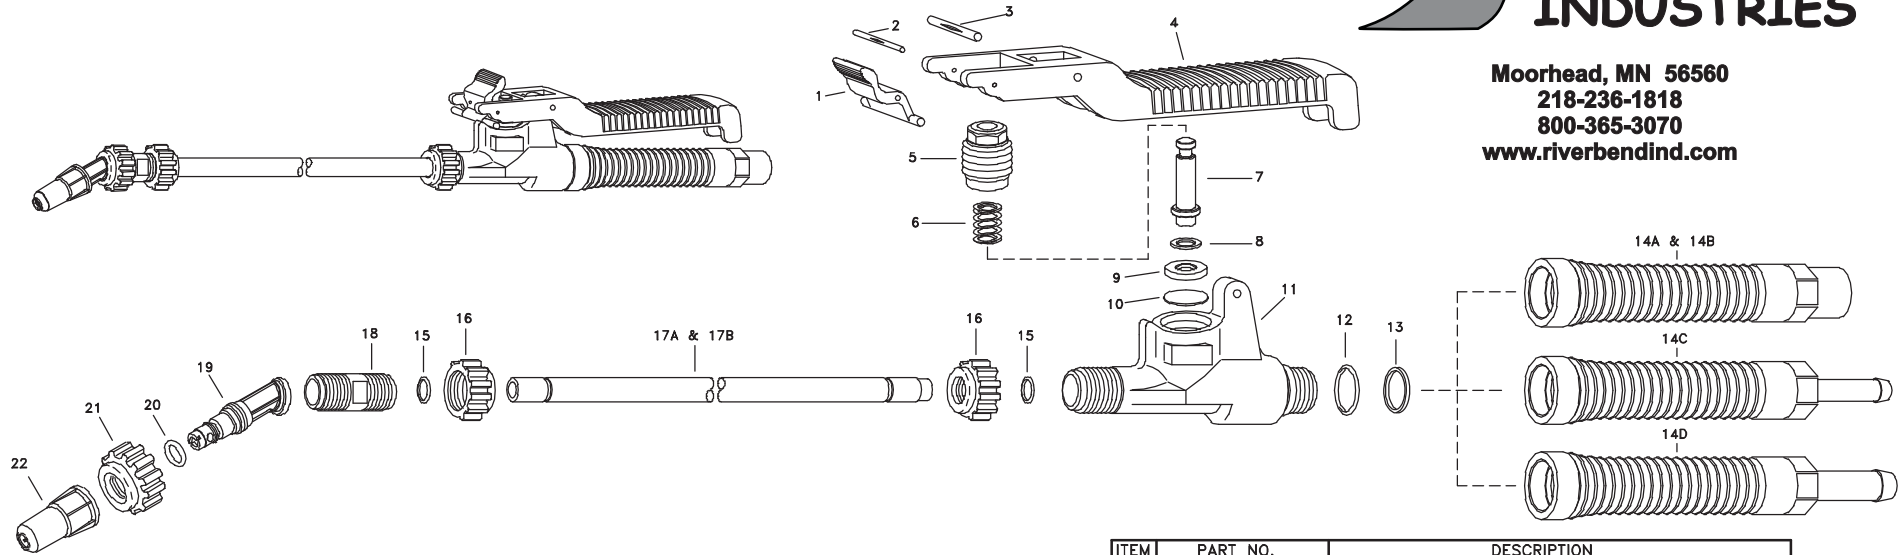

Moorhead, MN 56560
218-236-1818
800-365-3070
www.riverbendind.com