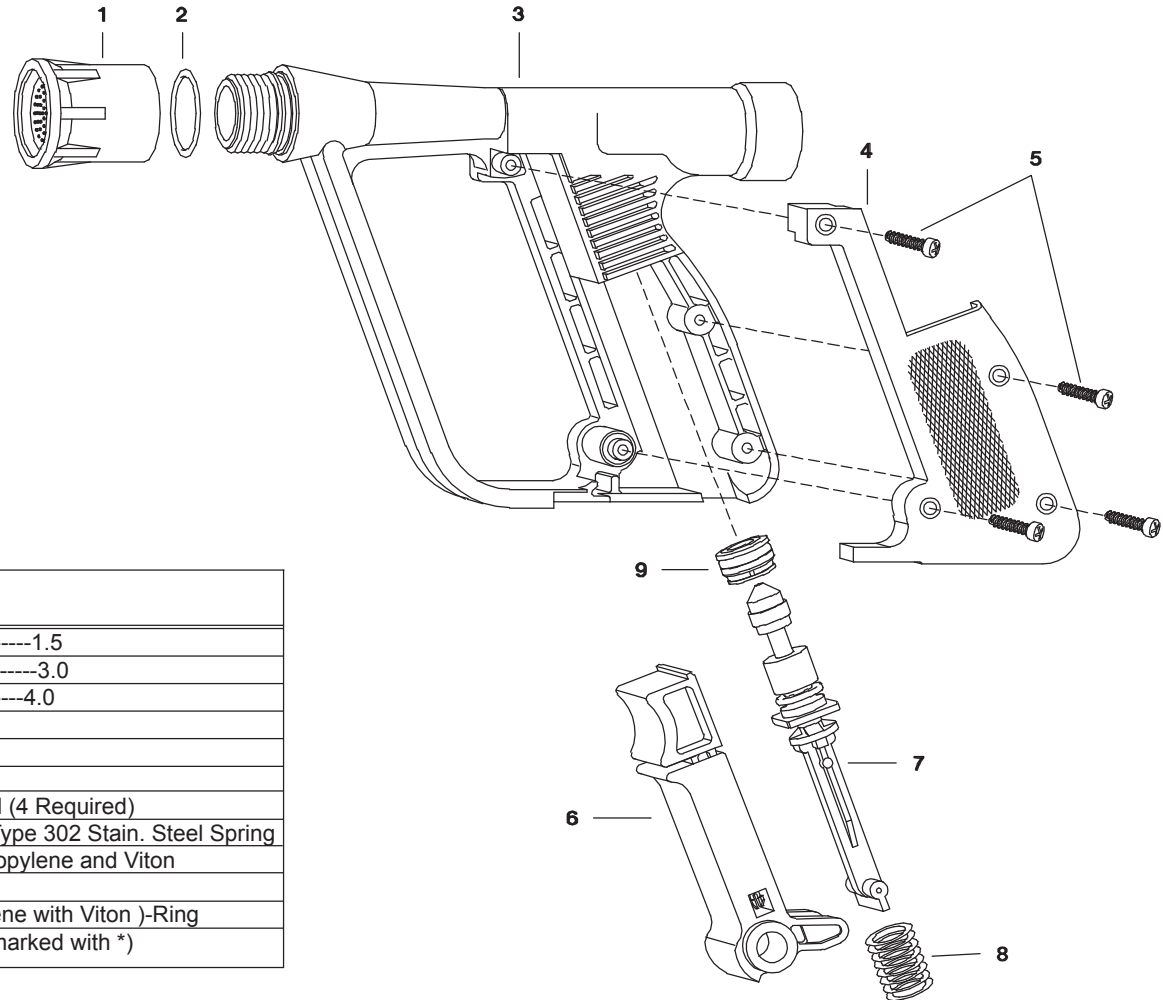

Moorhead, MN 56560
 218-236-1818
 800-365-3070
 www.riverbendind.com

25660 Lawn Gun

ITEM	Part No.	Description
1	CP25670-1.5-NY	Nozzle, Nylon (Gray) - For Models -----1.5
	CP25670-3.0-NYB	Nozzle, Nylon (Black) - For Models -----3.0
	CP25670-4.0-NY	Nozzle, Nylon (Red) - For Models -----4.0
* 2	CP7717-2/22-VI	O-Ring, Viton
3	CP25661-3/4-NYB	Body, Nylon (Black) 3/4" NPT (F)
4	CP25662-NYB	Cover, Nylon (Black)
5	CP25676-9/16-IZP	#8 Plastite Screw, Steel-Zinc Plated (4 Required)
6	25675	Trigger Sub-Assembly, Nylon with Type 302 Stain. Steel Spring
* 7	25665	Stem Sub-Assembly, Nylon, Polypropylene and Viton
8	CP25671-302SS	Spring, Type 302 Stainless Steel
* 9	25663	Seating Sub-Assembly, Polypropylene with Viton)-Ring
	PK-AB25660-KIT	Spare Parts Kit (includes all items marked with *)