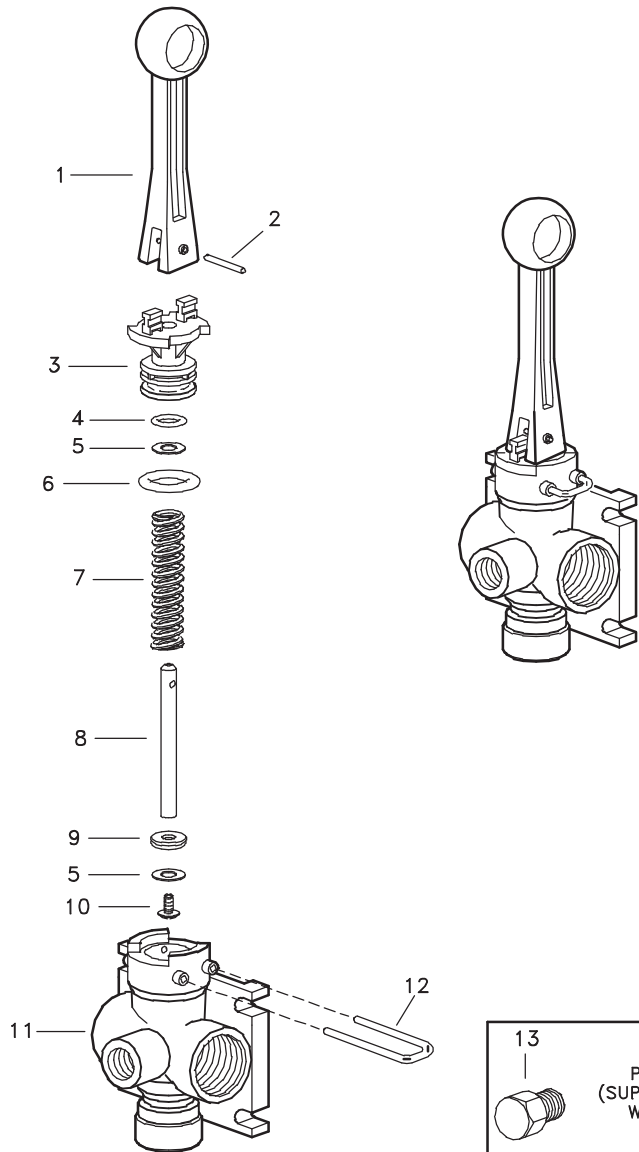

6B Directo Valve

ITEM	PART NO.	DESCRIPTION
1	CP36301-NY	HANDLE, NYLON (GRAY)
2	CP36308-SS	GROOVE PIN, TYPE 303 STAINLESS STEEL
3	CP36302-PP	BODY INSERT, POLYPROPYLENE (BLACK)
* 4	CP7717-2/108-VI	O-RING, VITON
5	CP36307-PPB	WASHER, POLYPROPYLENE (BLACK) 2 REQ'D
* 6	CP7717-2/209-VI	O-RING, VITON
7	CP36306-302SS	SPRING, TYPE 302 STAINLESS STEEL
8	CP36304-SS	STEM, TYPE 303 STAINLESS STEEL
* 9	CP38726-VI	SHUT-OFF WASHER, VITON
10	CP38725-SS	PHILLIPS HEAD SCREW, TYPE 302 STAINLESS STEEL
11	CP36303-PP	BODY (NPT), POLYPROPYLENE (BLACK) (FOR MODEL AA6B)
12	CP36309-302SS	RETAINING CLIP, TYPE 302 STAINLESS STEEL
13	8400-1/4-PPB	PIPE PLUG (NPT), POLYPROPYLENE (BLACK) (FOR MODEL AA6B)
		No. AA6B Directo Valve Manual Control Valve (NPT Threads)
		PK-AB6B-KIT Spare Parts Kit (Includes all items marked with *)

RIVER BEND

INDUSTRIES

Moorhead, MN 56560
 218-236-1818
 800-365-3070
www.riverbendind.com

DESCRIPTION:
 AA(B)6B
 DIRECTO VALVE*
 MANUAL CONTROL VALVE
 (NPT & BSPT VERSIONS)

Spraying Systems Co.[®]

Spray Nozzles and Accessories
 P.O. Box 7900 - Wheaton, IL 60189-7900

Rev. No. 1

Parts List No.

Ref.

PL 6B

SHEET OF