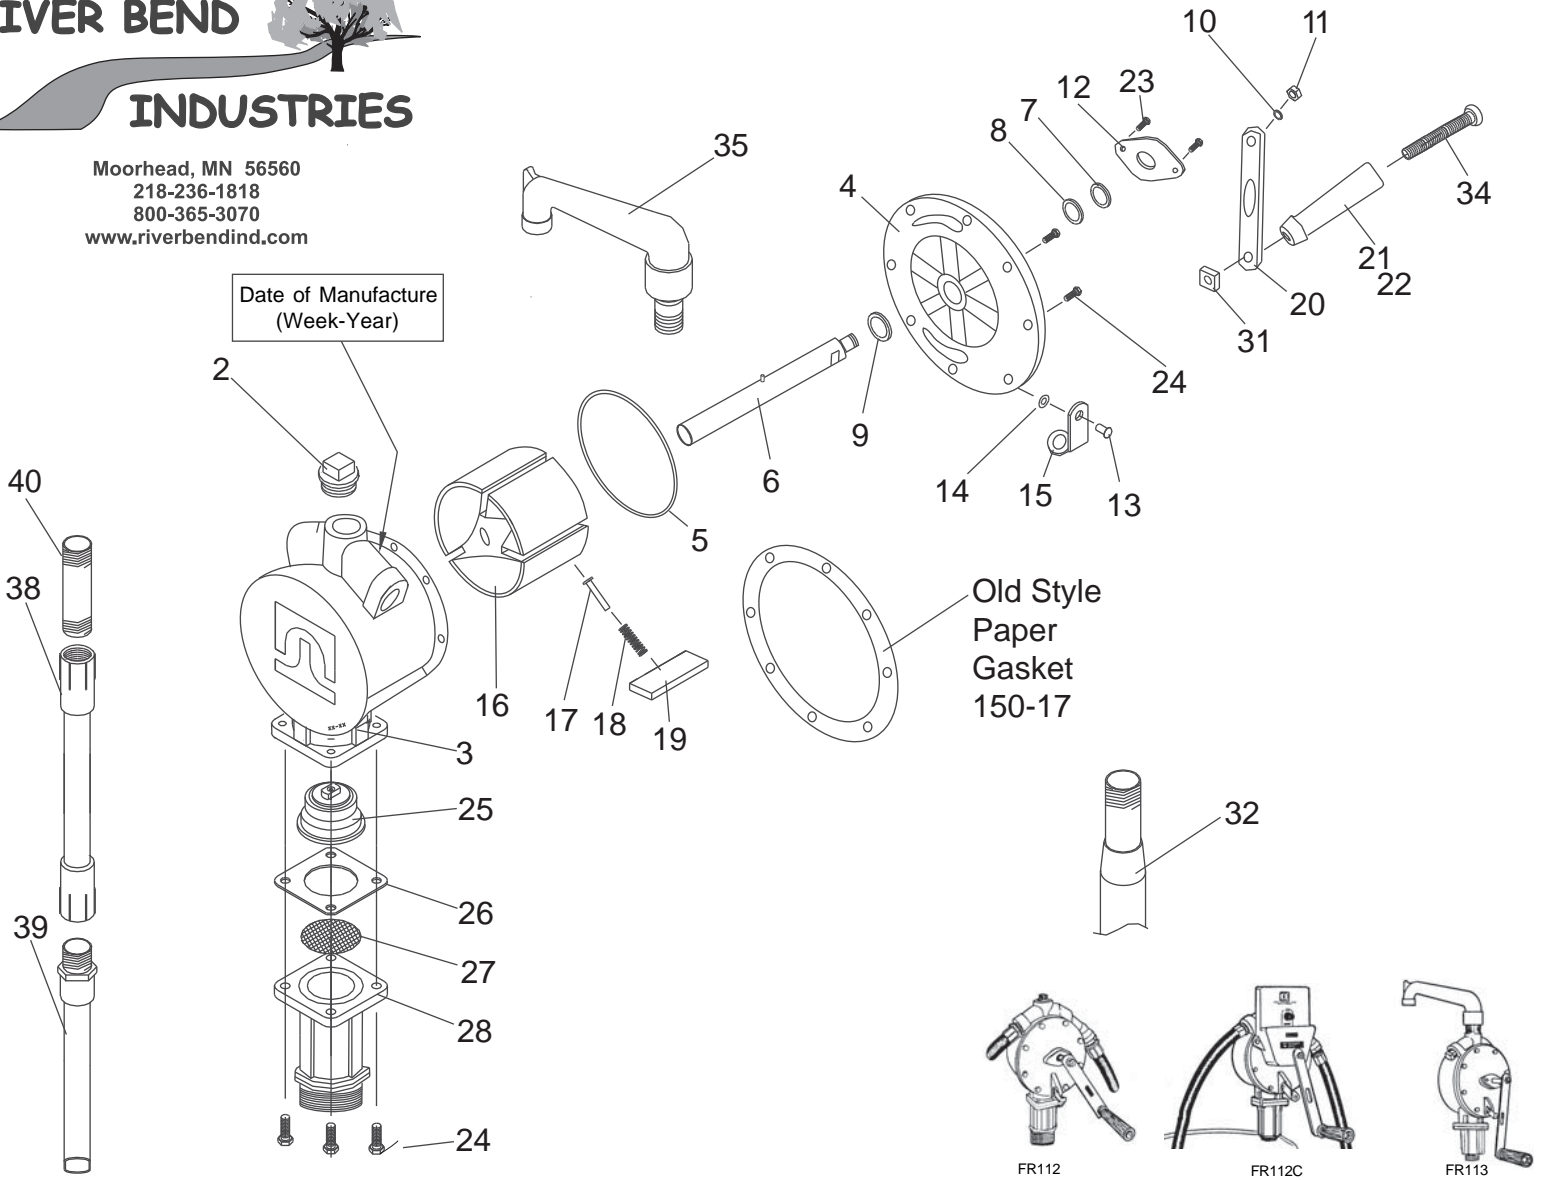

Moorhead, MN 56560
 218-236-1818
 800-365-3070
 www.riverbendind.com

100 SERIES PUMP PARTS LIST

Models FR112, FR112C, FR113

REPAIR KIT
<p>100KTF1214 Series 100 Repair Kit (Includes items 2, 5, 7, 8, 17, 18, 19, 26, 27)</p>