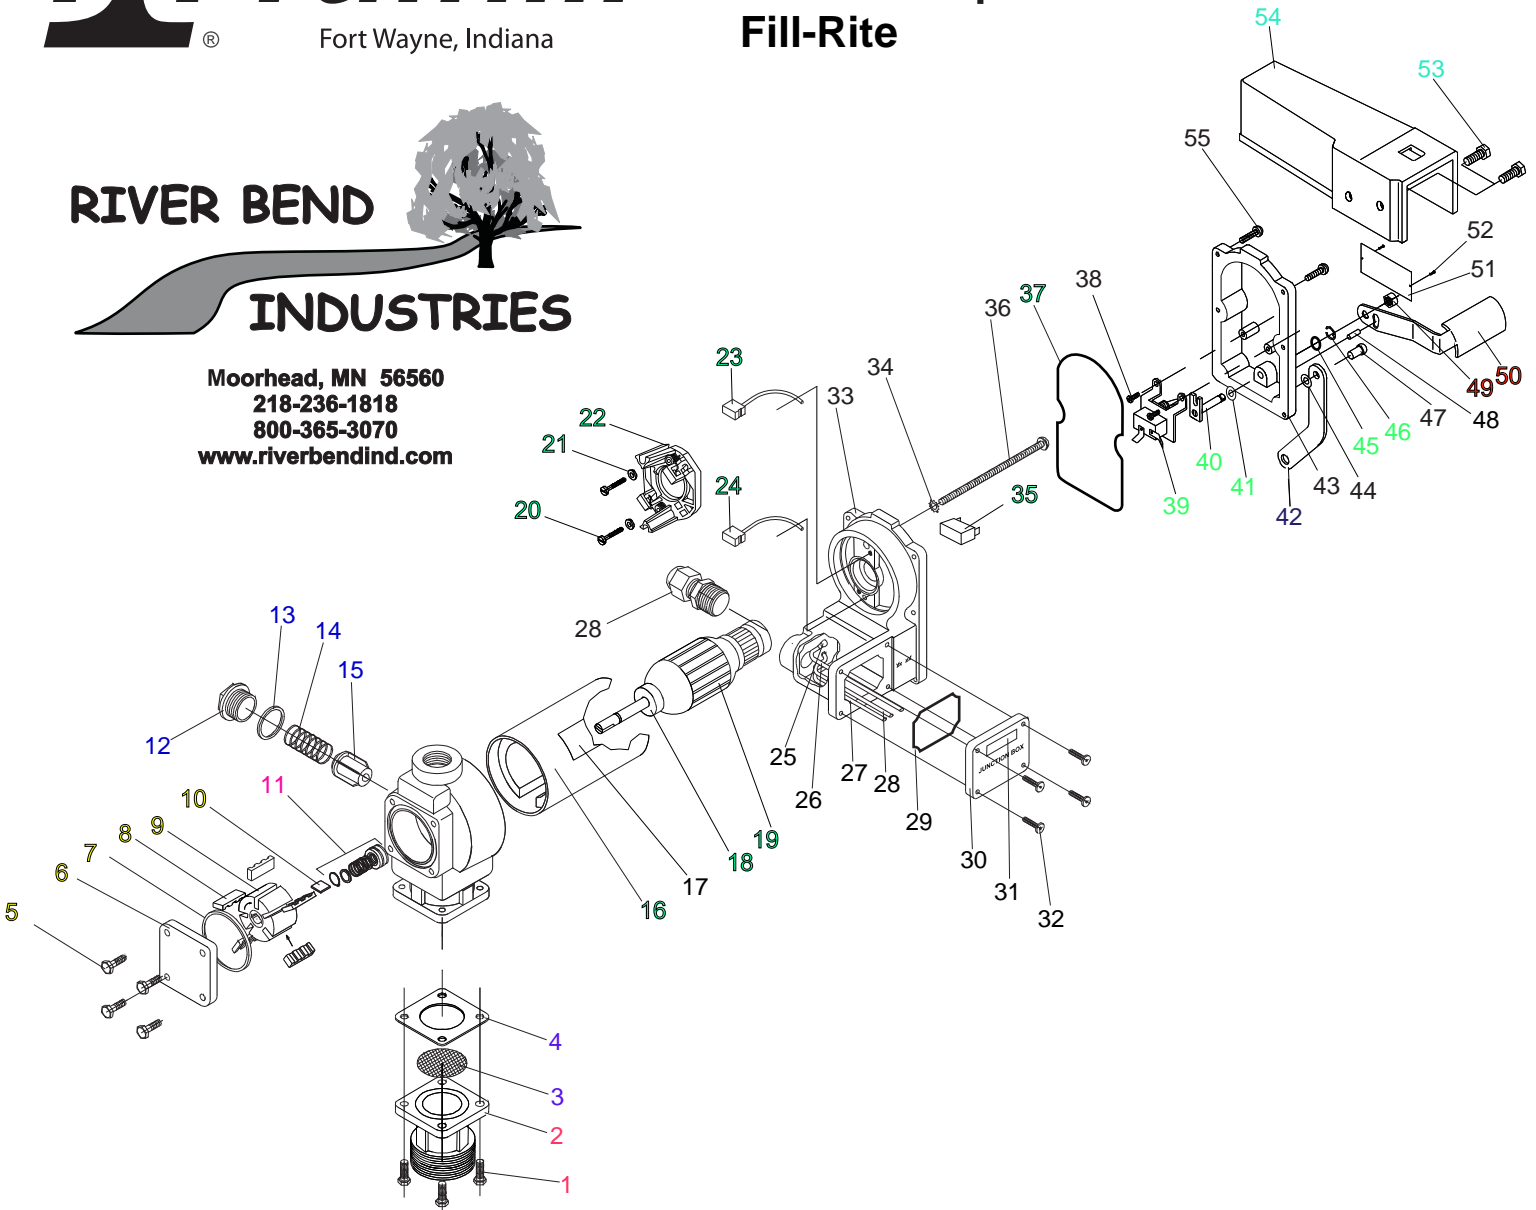

Moorhead, MN 56560
218-236-1818
800-365-3070
www.riverbendind.com

KIT120BD - BioDiesel Seals
Includes: 4, 7, 11, 13

KIT120BG- Inlet
Includes: 1, 2

KIT120BV - Bypass Valve
Includes: 12, 13, 14, 15

KIT120ES - Electric Switch
Includes: 39, 40, 41, 45, 46

KIT120JC - Junction Box Cover
Includes: 29, 30, 31, 32

KIT120NB - Nozzle Boot
Includes: 53, 54

KIT120RG - Rotary Group
Includes: 5, 6, 7, 8, 9, 10

KIT120SG - Screen Gasket
Includes: 3, 4

KIT120SL - Shaft Seal
Includes: 11

KIT120SW - Switch Lever
Includes: 50, 51

Motor Kits

KIT120MPAM - 1200 Series Motor
Includes: 16, 18, 19, 20, 21, 22, 23, 24, 35, 37

KIT121MPAM - 2400 Series Motor
Includes: 16, 18, 19, 20, 21, 22, 23, 24, 35, 37