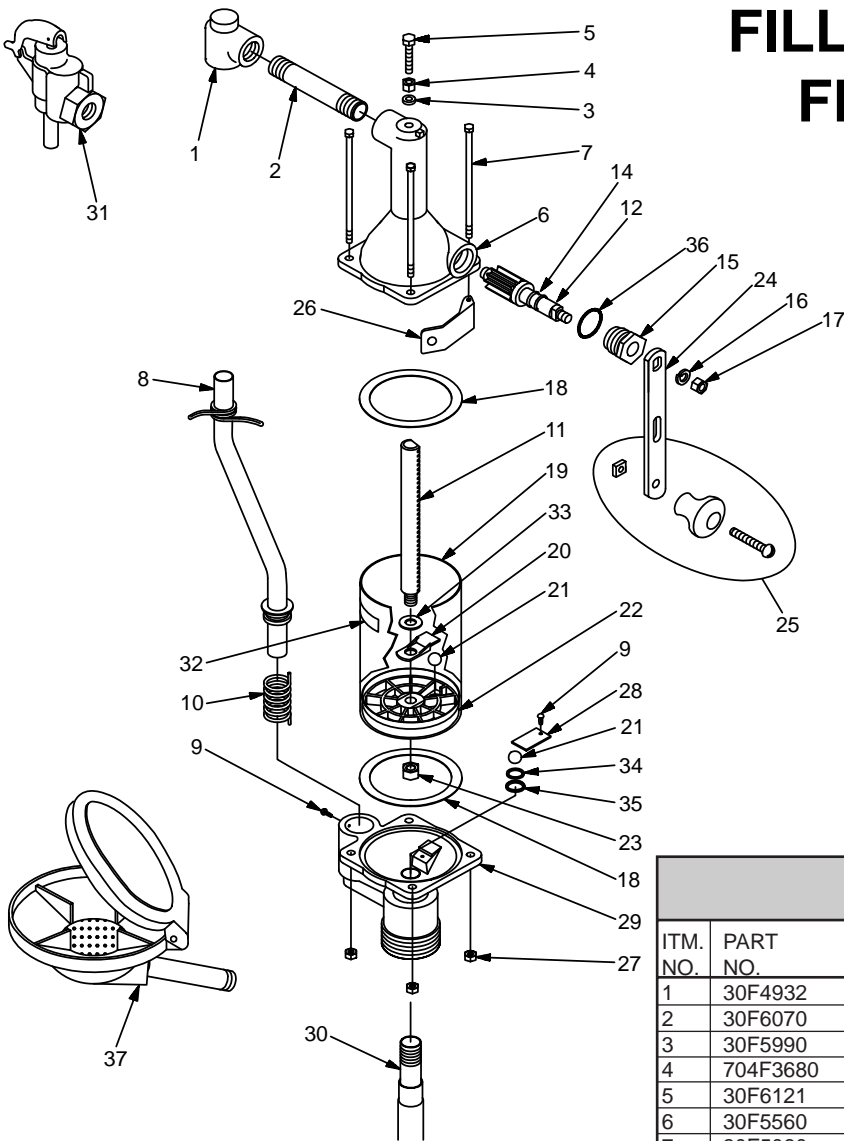

FILL-RITE - SERIES 30 PUMP FR31, FR32, FR33, FR34

RIVER BEND
INDUSTRIES

Moorhead, MN 56560
218-236-1818
800-365-3070
www.riverbendind.com

SERIES 30 PUMP PARTS LIST

ITM. NO.	PART NO.	DESCRIPTION	MATERIALS OF CONSTRUCTION	QTY.
1	30F4932	Discharge Spigot Assembly	Steel, cast iron	1
2	30F6070	1/2 x 4-3/4 Nipple	Steel	1
3	30F5990	Sealing Washer	Leather	1
4	704F3680	5/16-18 Hex Nut		1
5	30F6121	Adjustment Screw		1
6	30F5560	Top Cylinder Head	Cast iron	1
7	30F5060	Tie Bolt		4
8	30F5592	Return Tube Assembly	Steel	1
9	30F6100	Stud	Zinc plated steel	2
10	30F5040	Return Tube Spring		1
11	30F4970	Rack	Steel	1
12	30F4920	Pinion	Steel	1
14	30F4952	O-Ring, Pinion (-111)	Fluorocarbon	2
15	30F4630	Packing Nut		1
16	704F3720	3/8 Lockwasher		1
17	704F3710	3/8 Hex Nut		1
18	30F4950	Cylinder Gasket	Fiber	2
19	30F4960	Cylinder	Steel	1
20	30F4916	Retainer	Acetal	1
21	30F6080	Ball Valve	Steel chrome	1
22	30F5558	Piston	Acetal	1
	30F5559	Piston Assembly (Includes Items 20, 21, 22)		Opt.
23	30F6090	7/16 Hex Nut	Zinc plated steel	1
24	30F4540	Crank		1
25	100F1086	Wood Grip Assembly		1
27	702F3310	1/4-20 Hex Nut		4
28	30F5120	Retainer	Steel	1
29	30F5690	Base Casting - Model 31	Cast iron	1
	30F5610	Base Casting - Models 32, 33, & 34	Cast iron	1
30	30F1879	Suction Pipe Assembly, 21" - 36"	Polypropylene	1
	30F5301	Suction Pipe Assembly, 21" - 36"	Steel, acetal	Opt.
31	30F6227	Spigot Shut-off Assembly - Model 34	Cast iron, steel,	1
		Hy-Car, Buna-N		
33	30F6205	7/16 Washer	Zinc plated steel	1
34	30F4918	Seat Retainer	Steel	1
35	1200F6576	O-Ring (-015) Seat	Fluorocarbon	1
36	30F4951	O-Ring (-119) for Item 15	Fluorocarbon	1
37	30F5622	Drip Pan Assembly - Models 33 & 34	Cast iron, steel,	
			Zinc plated steel	

WHEN ORDERING REPAIR PARTS, BE SURE TO GIVE REPLACEMENT PART NUMBER, DATE OF MANUFACTURE AND PUMP SERIES NUMBER. THIS WILL ENSURE THAT THE CORRECT REPLACEMENT PART IS SUPPLIED.

TOLL FREE CUSTOMER CARE NUMBER
800 634 2695