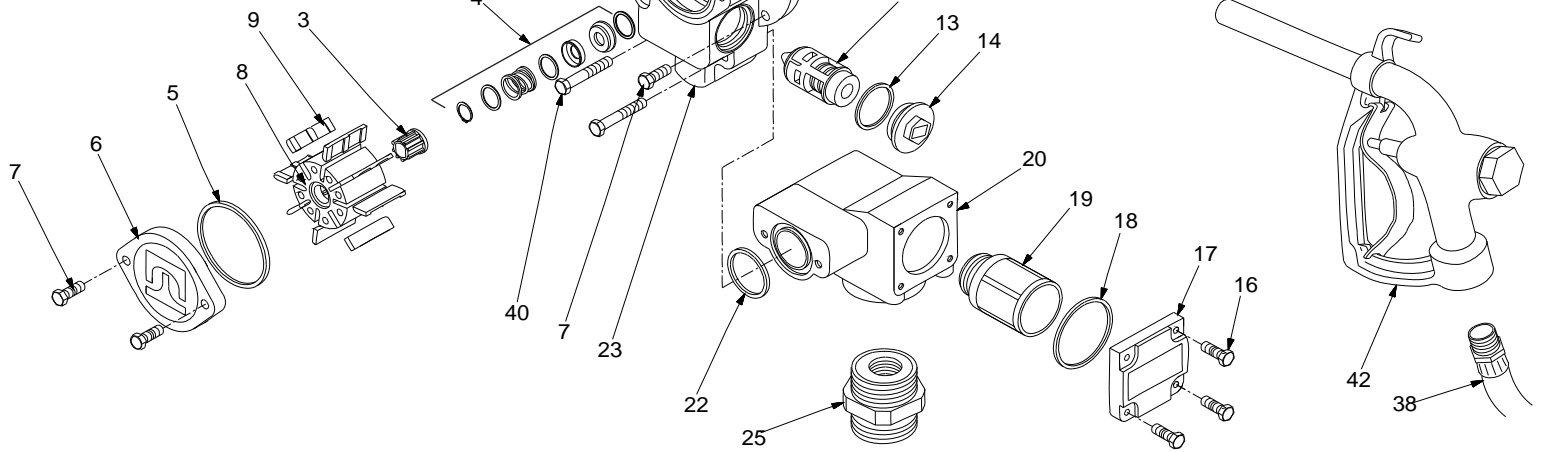

300KTF7794	Repair Kit (Includes Items 3, 4, 5, 6, 7, 8, 9, 12, 13, 18 & 22)
300KTG9180	Biodiesel and E85 Repair Kit (Includes Items 2, 4, 5, 13, 14, 17, 18, 21 & 22)

300 SERIES PUMP PARTS LIST				
ITM NO.	PART NO.	DESCRIPTION	MATERIAL OF CONSTRUCTION	QTY
1	300H1473	Motor - 3/4 HP 115/230 VAC, 50/60 Hz (Models FR310, FR311)	Motor Shaft-Steel	1
	300G7375	Motor-1/2 HP 115/230 VAC, 50/60 Hz (Models FR300, FR301)	Motor Shaft-Steel	1
2	900G8083	Meter Fitting (Models FR301, FR311)	Cast Iron	1
3	300F7787	Rotor Insert	Glass Filled Nylon	1
4	300KTH0034	Seal Assembly Kit (Includes Items 11 & 15)	Stainless Steel, Allite, Fluorocarbon, Ceramic	1
5	300F7743	O-Ring Gasket (-236)	Buna-N	1
6	700F8653	Rotor Cover	Cast Iron	1
7	704F3700	3/8-16 x 1.0 HHCS		4
8	300G8379	Rotor	Iron/Copper (80%/20%)	1
9	300H0723	Vanes	Carbon	8
10	300F7746	3/8-16 x 3 HHCS		2
12	300F7723	Bypass Valve Assembly	Glass Filled Polyester, Zinc Plated Steel, Fluorocarbon	1
13	800F4380	O-Ring Gasket (-131)	Buna-N	1
14	300F773	Bypass Cap	Aluminum	1
16	700F2810	5/16-18 x 7/8 HHCS		4
17	300F7739	Check Valve Cover	Aluminum	1
18	300F7742	O-Ring Gasket (-231)	Buna-N	1
19	300F7735	Check Valve Assembly	Glass Filled Polyester, Zinc Plated Steel, Polyester, Fluorocarbon	1
20	300F7710	Lower Housing	Cast Iron	1
21	900F8076	Meter Flange (Models FR301, FR311)	Aluminum	1

ITM NO.	PART NO.	DESCRIPTION	MATERIAL OF CONSTRUCTION	QTY
22	300F7744	Gasket (-224) (Model FR301, FR311)	Buna-N	2
23	300F7706	Pumps Housing (Models FR300, FR301)	Cast Iron	1
	300F8688	Pump Housing (Model FR310, FR311)	Cast Iron	1
25	300F7776	2" x 1-1/2" Tank Adapter	Cast Iron	1
26	300G7172	1 x 2 Pipe Nipple (Models FR301, FR311)	Steel	1
27	702F3310	1/4-20 Hex Nut (Included w/Item 35)		1
28	702F3300	1/4 Ext. Washer (Included w/Item 35)		1
29	300G7220	5/16 Split Lockwasher		2
30	704G3680	5/16-18 Hex Nut		2
31	600F3680	5/16-18 x .75 HHCS		3
32	702F8643	1/4-20 x 1/2 PHMS (Included w/Item 35)		1
33	300F7780	Junction Box Clamp (Included w/Item 35)		1
34	300F7267	Switch Lever		1
35	300F7774	Junction Box Assy. (Includes Items 27, 28, 32, 33, 36)		1
36	300F7748	1/2 x 3 Conduit Nipple (Included w/Item 35)		1
37	901MK300	900 Meter (Models 301, 311)	Stainless Steel, Bronze, Rytan, Buna-N, Aluminum, Zinc Plated Steel, Viton, Glass Filled Polyester	1
38	300F7773	1" x 12' Hose		1
39	300F7175	1" Street Elbow (Black) Steel		1
40	300F7751	5/16-18 x 1/2 HHCS		2
41	700G6688	Nozzle Cover		1
42	700F3125	1" Manual Nozzle		1
43	300G7265	Locking Link		1
44	700F2950	5/16 Lock Nut		1
45	1200F6721	1/4-20 x 3/4 HHCS (Models FR301, FR311)		8
46	700F3710	3/8-16 Hex Nut		1