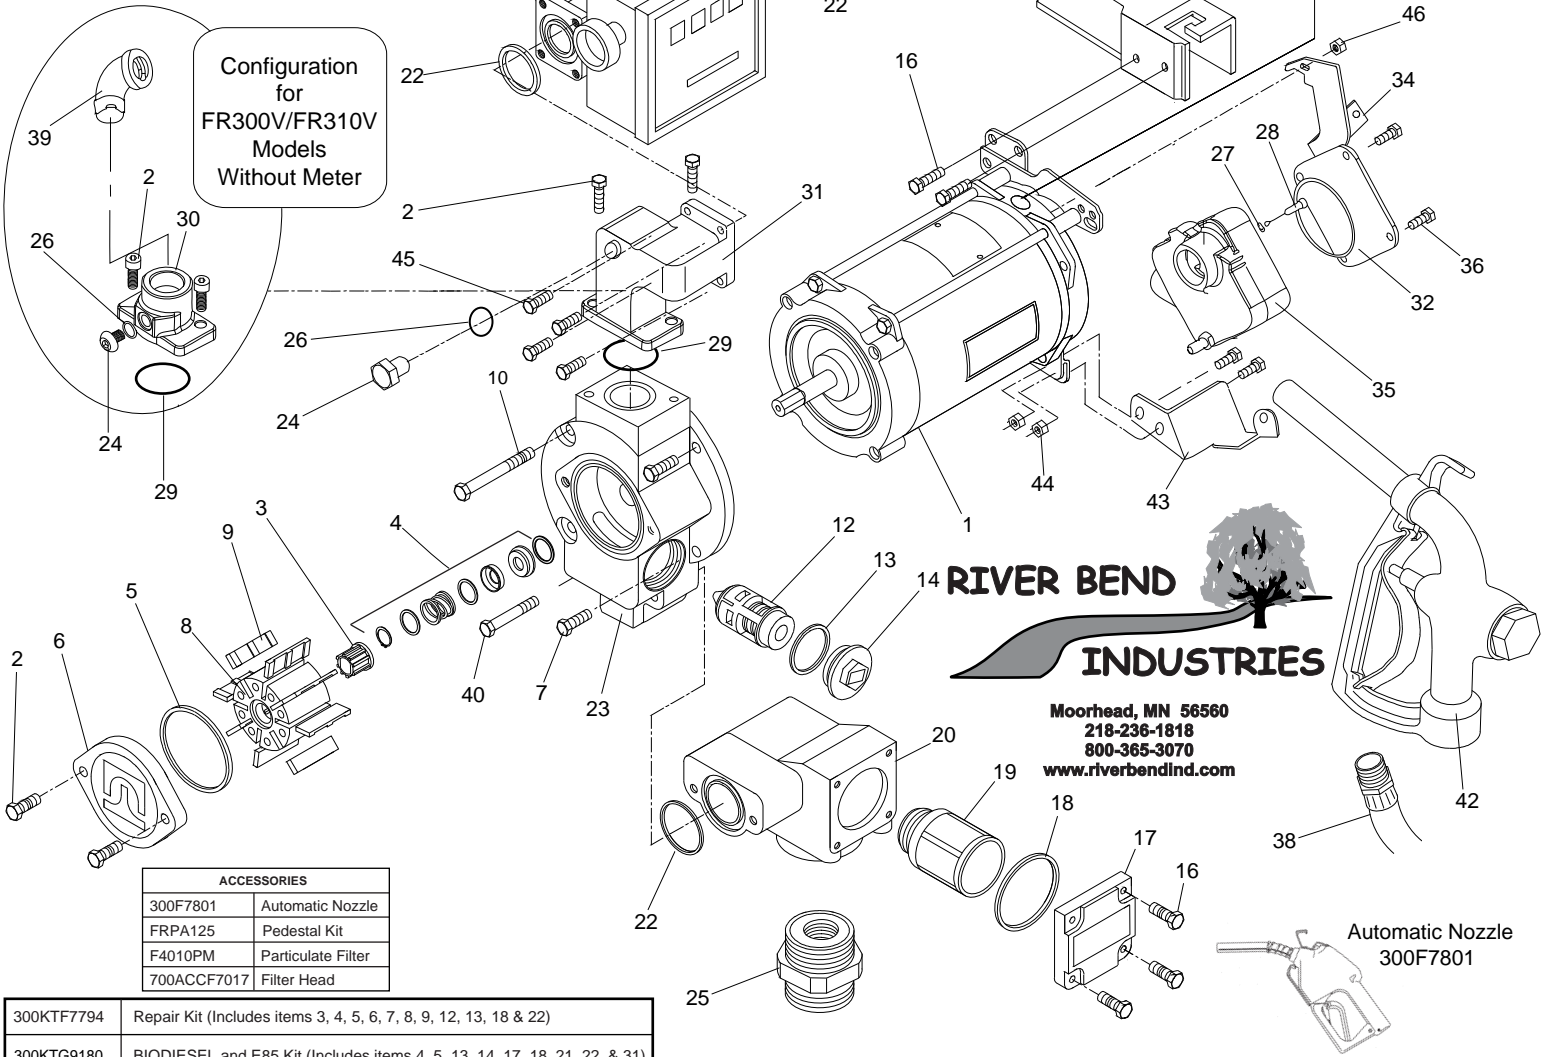

Fill-Rite 300V Series

Models: FR300V, FR301V, FR310V & FR311V

ACCESSORIES	
300F7801	Automatic Nozzle
FRPA125	Pedestal Kit
F4010PM	Particulate Filter
700ACCF7017	Filter Head

300KTF7794	Repair Kit (Includes items 3, 4, 5, 6, 7, 8, 9, 12, 13, 18 & 22)
300KTG9180	BIODIESEL and E85 Kit (Includes items 4, 5, 13, 14, 17, 18, 21, 22, & 31)

ITM. NO.	PART NO.	DESCRIPTION	QTY.	ITM. NO.	PART NO.	DESCRIPTION	QTY.
1	300H1473	Motor - 3/4 HP 115/230 VAC, 50/60 Hz (Models FR310V, FR311V) UL/CSA 1725 RPM	1	22	300F7744	Inlet Gasket Buna (-224)	3
	300G7375	Motor - 1/2 HP 115/230 VAC, 50/60 Hz (Models FR300V, FR310V) UL/CSA 1150 RPM	1	23	300H0757	Pump Housing (Models FR310V, FR311V)	1
2	LP50G9973	3/8-16 X 1 SHCS	2	24	700H1168	Anti-Siphon Plug	1
3	300F7787	Rotor Insert	1	25A	700F0651	2" x 1-1/4" Tank Adapter	1
4	300KTH0034	Seal Assembly Kit (Includes Items 11, 15)	1	25B	300H1164	2" x 1-1/4" BSPT Tank Adapter	Opt.
5	300F7743	O-Ring Gasket Buna (-236)	1	26	1200F6576	Gasket for Anti-Siphon Device	1
6	700G7063	Rotor Cover	1	27	300G9432	Washer 1/4" Split Lock	1
7	300G7296	3/8-16 x 3/4 HHCS	4	28	300G9273	10-31NC-2B x 1.5 SHCS	1
8	300G8379	Rotor	1	29	700H0676	O-Ring for Flange	1
9	300H0723	Vanes, Carbon	8	30a	300H0129	1" Outlet Flange	1
10	300F7746	3/8-16x3 HHCS	2	30b	300H1243	1" BSPT Outlet Flange	1
11	700F2688	Retaining Ring (Included w/Item 4)	1	31	300H0133	Meter Flange	1
12	300F7723	Bypass Valve Assembly	1	32	300G9129	O-Ring (2-146)	1
13	800F4380	O-Ring Buna (2-131)	1	33	304F7904	1/4-20 1/2 HWHMS	4
14	300F7731	Bypass Cap	1	34	300F7761	Switch Lever	1
15	30F4660	Seal Washer (Included w/Item 4)	1	35	300G8967	Junction Box	1
16	700F2820	5/16-18 x 7/8 HHCS	8	36	300G8971	Junction Box Cover	1
17	300F7739	Check Valve Cover	1	37	901MK300V	901 Meter (Models FR301V, FR311V)	1
18	300F7742	O-Ring Gasket Buna (-231)	1	38	300F7773	1" x 12' Hose	1
19	300F7735	Check Valve Assembly	1	39	800F4400	1" Street Elbow	1
20	300G8621	Lower Housing	1	40	300F7745	3/8-16 x 2 HHCS	2
20	300AH1241	Lower Housing BSPT	Opt.	41	300F7765	Nozzle Cover	1
21a	900F8076	1" Meter Fitting	1	42	700F3125	1" Manual Nozzle	1
21b	900F8074	1" BSPT Meter Fitting	Opt.	43	300F7759	Nozzle Retainer	1
				44	700F2950	5/16 Lock Nut	8
				45a	100G8800	1/4-20 x 3/4 HWHTHS	8
				45b	900H0409	1/4-20 x 3/4 HWG Swageform	2